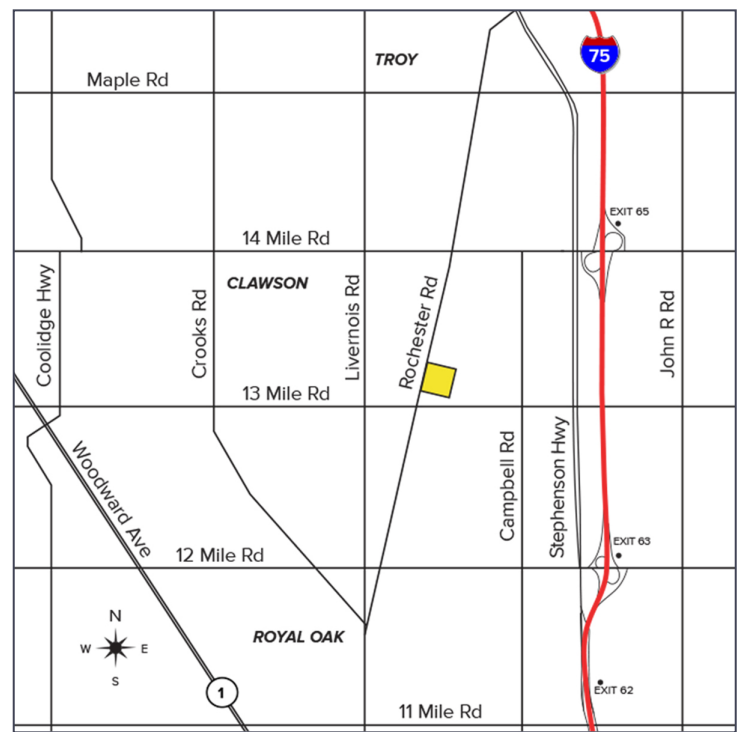

3400 ROCHESTER ROAD
ROYAL OAK, MICHIGAN

AERES

SIGNATURE
ASSOCIATES

OFFICE FOR SALE OR LEASE
2,417 Square Feet Available

UNIQUE BUILDING!

PROPERTY FEATURES

- 2,417 available square feet
- Zoned Neighborhood Business
- 7 parking spaces
- Unique freestanding building with on-site parking lot
- Optional furniture to be included
- Lease Rate: \$18.00/sq.ft. NNN
- Sale Price: \$424,000 (\$175.42/sq.ft.)