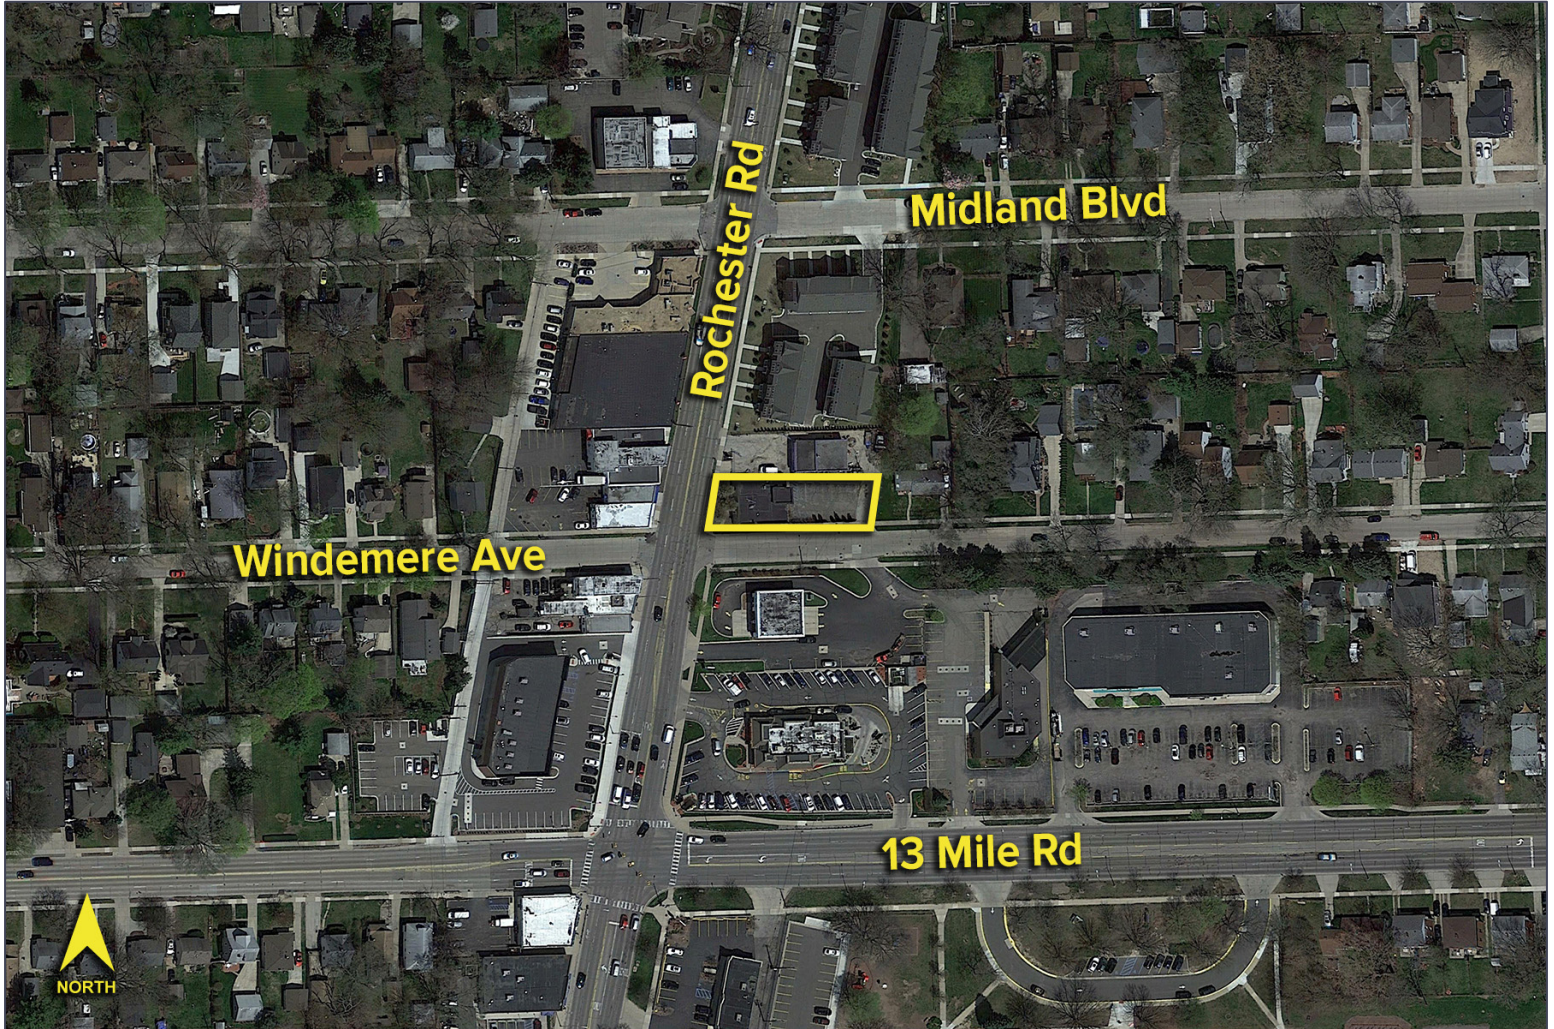

2,417
Square Feet
AVAILABLE

Aerial

For more information, please contact:

ANGELA THOMAS
ERICA DUNLAP
NICOLE VOISARD

(248) 799 3159
AERES@SIGNATUREASSOCIATES.COM

SIGNATURE ASSOCIATES
One Towne Square, Suite 1200
Southfield, MI 48076
www.signatureassociates.com