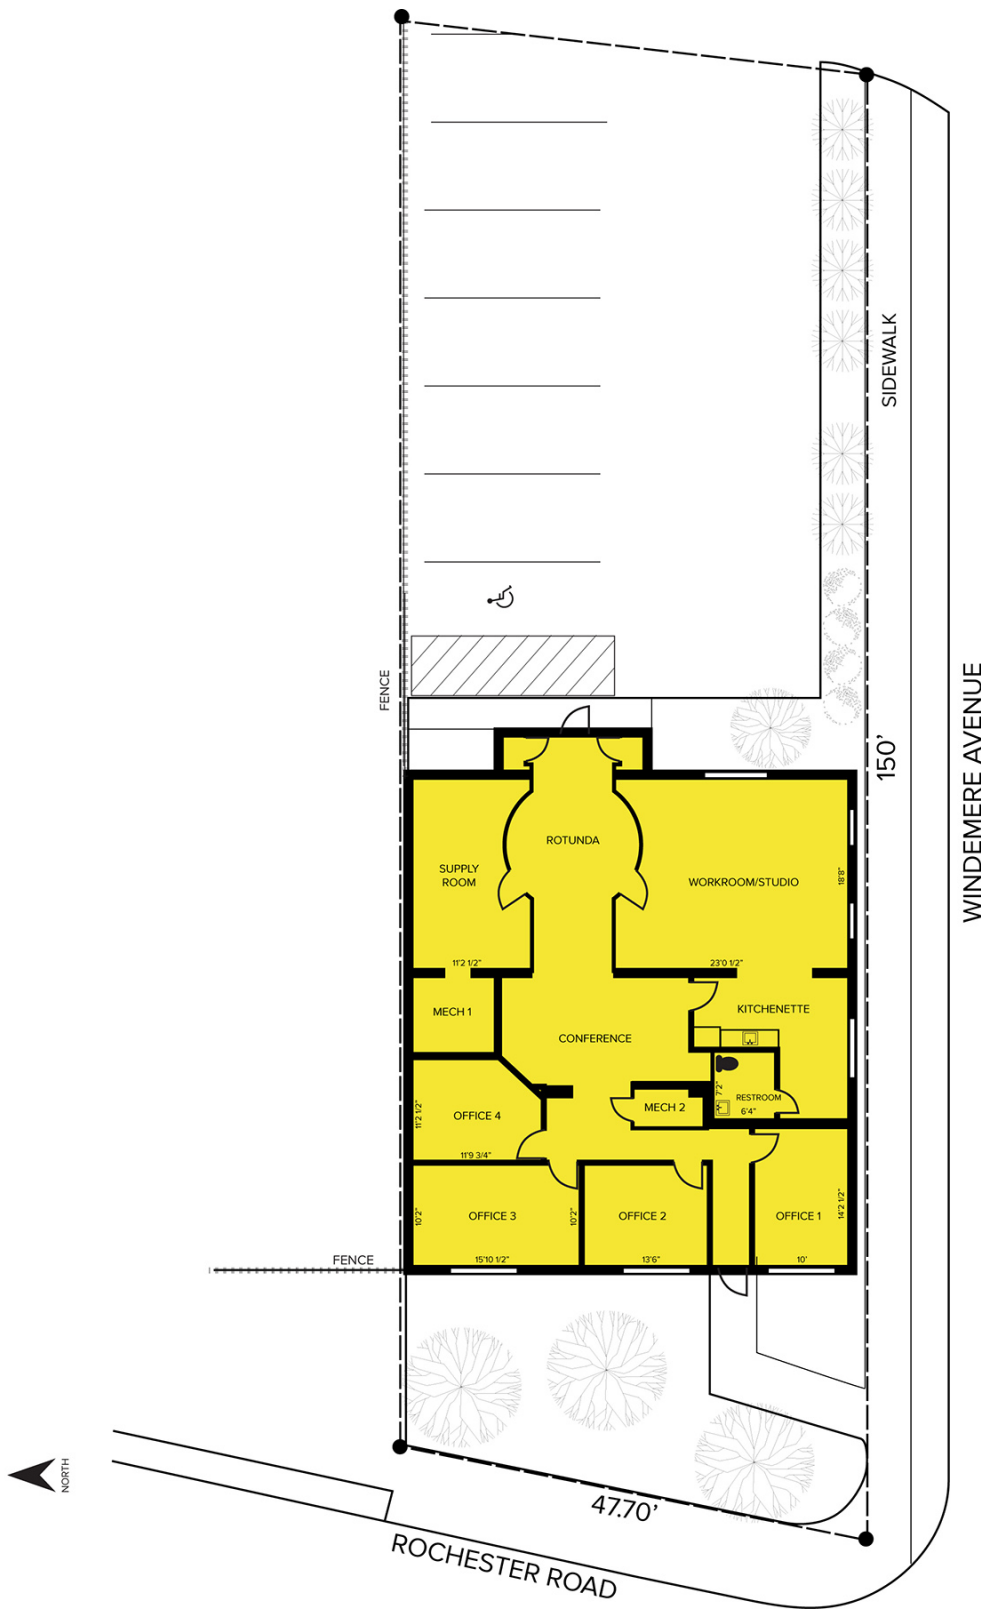

3400 ROCHESTER ROAD - ROYAL OAK, MICHIGAN

Office For Sale or Lease

2,417
Square Feet
AVAILABLE

Site Plan

For more information, please contact:

ANGELA THOMAS
ERICA DUNLAP
NICOLE VOISARD

(248) 799 3159
AERES@SIGNATUREASSOCIATES.COM