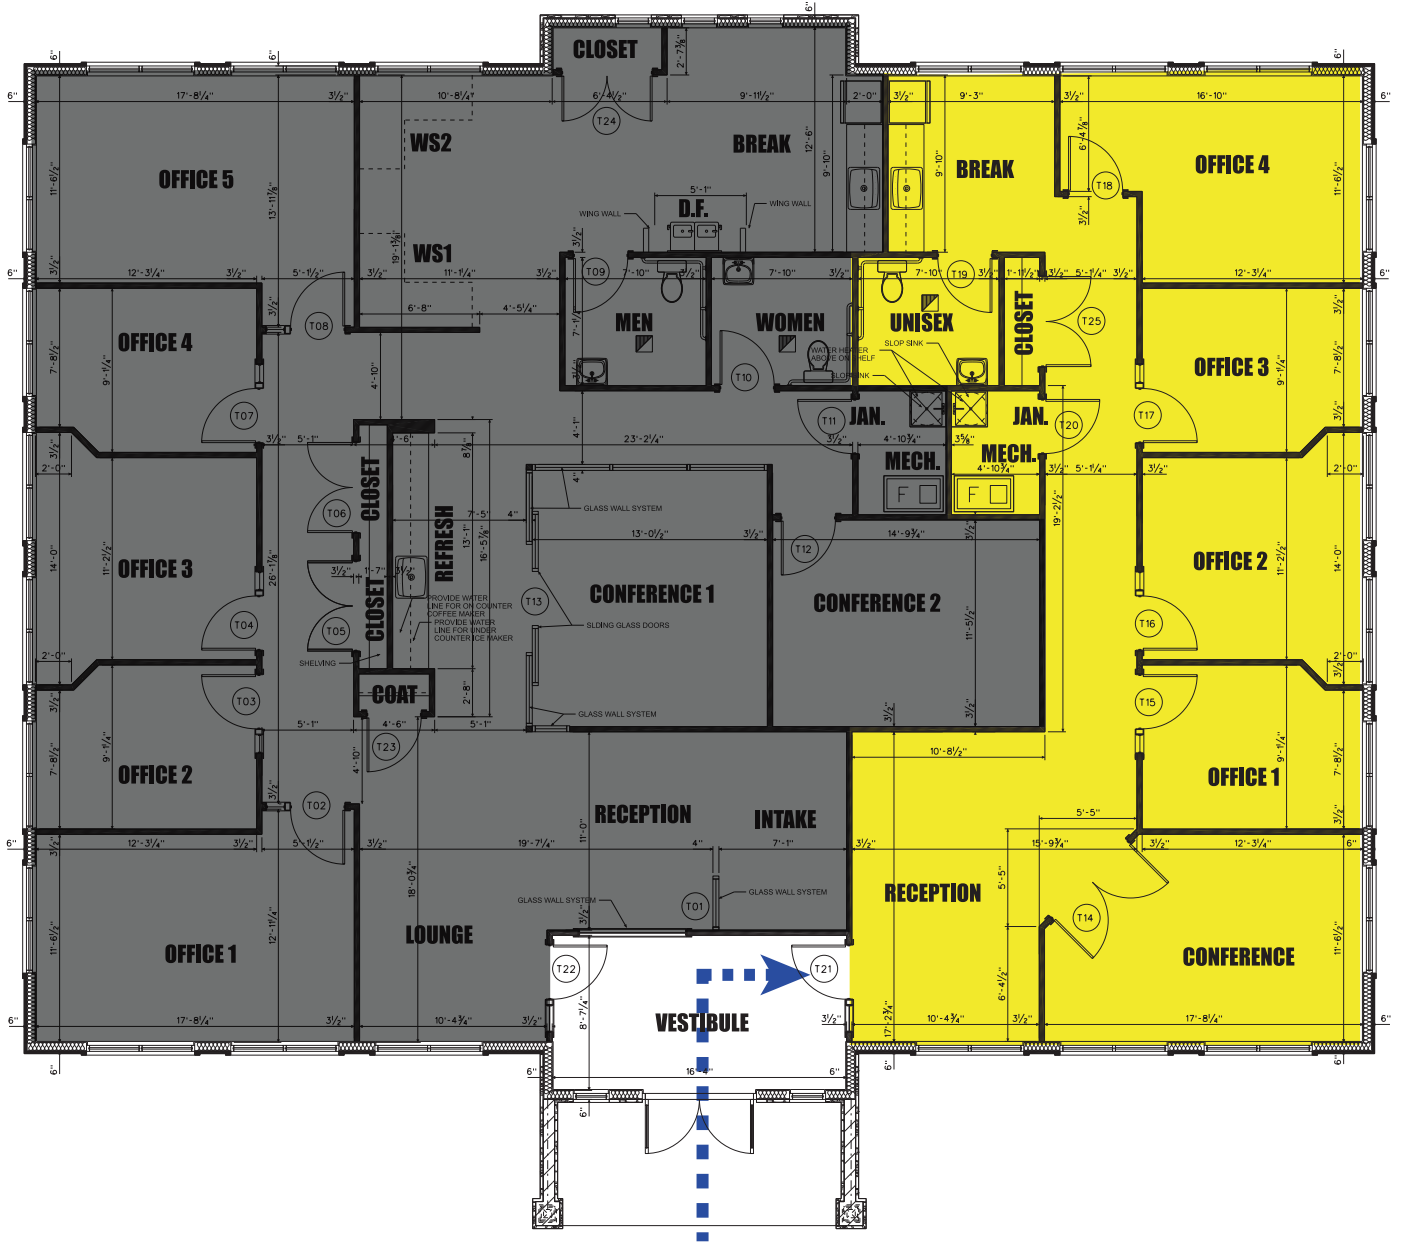

Ashwood Commons

1700 Ashwood Drive, Suite 1702
Canonsburg, Pa 15317

1,505 RSF

KELLEY HOOVER HECKATHORNE

412.670.4248
khoover@burnscalco.com