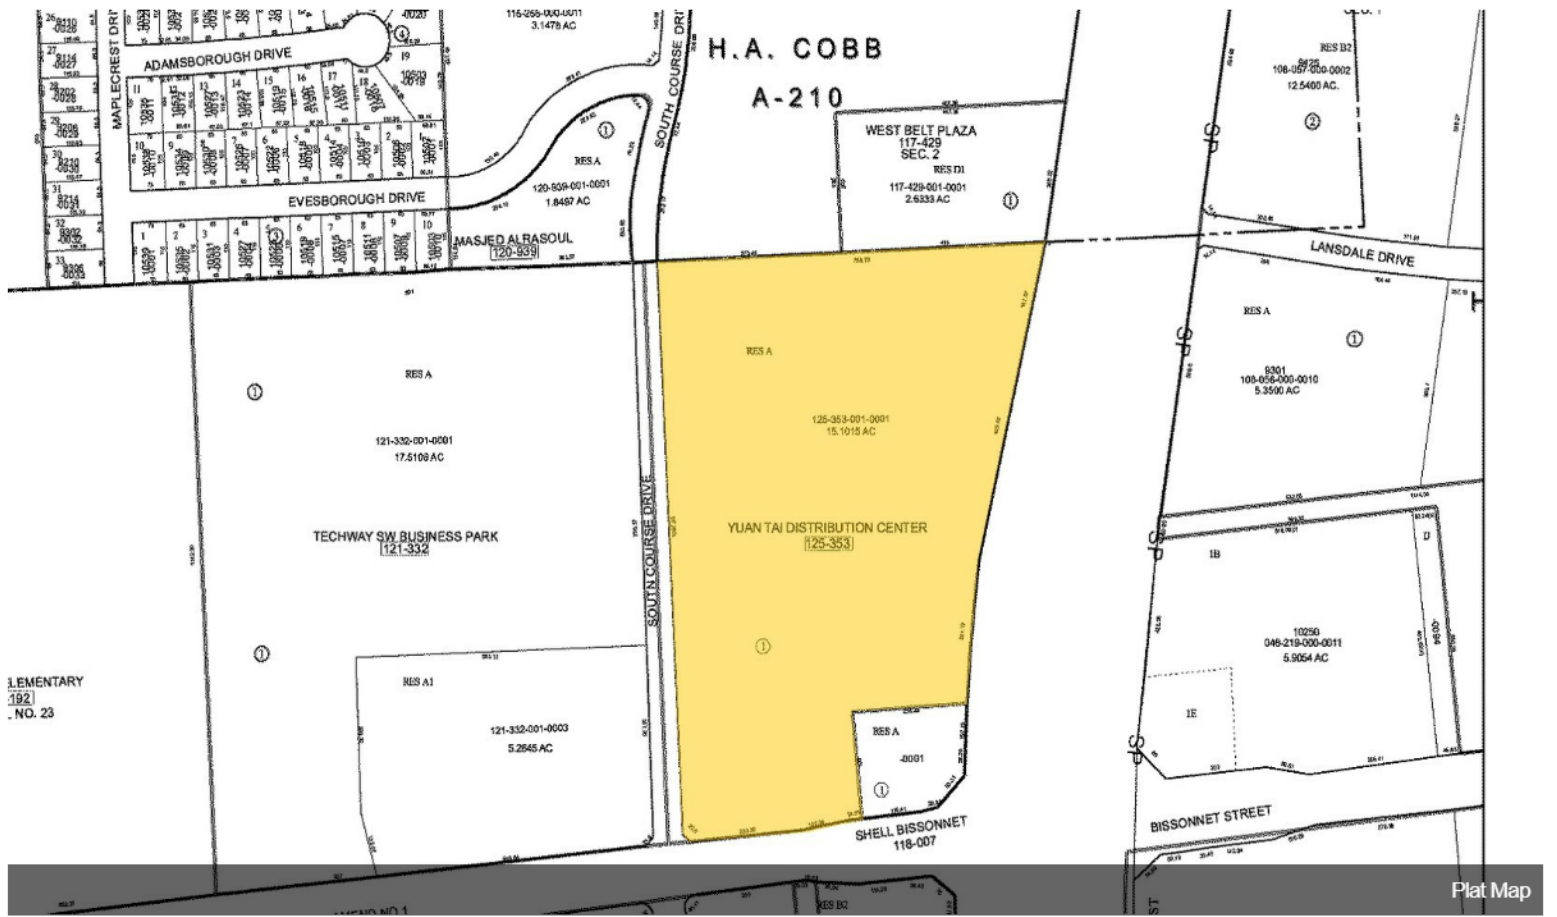

Rent Not Disclosed

Whole building 327,432 sq ft., includes 34,496 sq ft office-showroom (High-end finished) and 292,936 sq ft warehouse with mezzanine . 3 phase, all-sprinklered, 30 ft high ceiling, 12 semi-docks, 1 ramp, 33 dock-high, 2 gates, Beltway 8 frontage, Extra 4.52 acres also For Lease. Easy access to Hwy 59, Beltway 8, Westpark Tollway and I-10.

- Easy access to Hwy 59/beltway 8
- 30 ft high ceiling, all sprinklered

Rental Rate:	Rent Not Disclosed
Property Type:	Industrial
Property Sub-type:	Warehouse
Rentable Building Area:	308,173 SF
Year Built:	2005
Cross Streets:	Bissonnet
Rental Rate Mo:	Negotiable

IMG_3731

IMG_3741

Property Photos

Property Photos

IMG_3755

IMG_3758

Property Photos

Plat Map

Building Photo

Property Photos

Site Plan

Building Photo

Property Photos

Building Photo

Building Photo

Property Photos