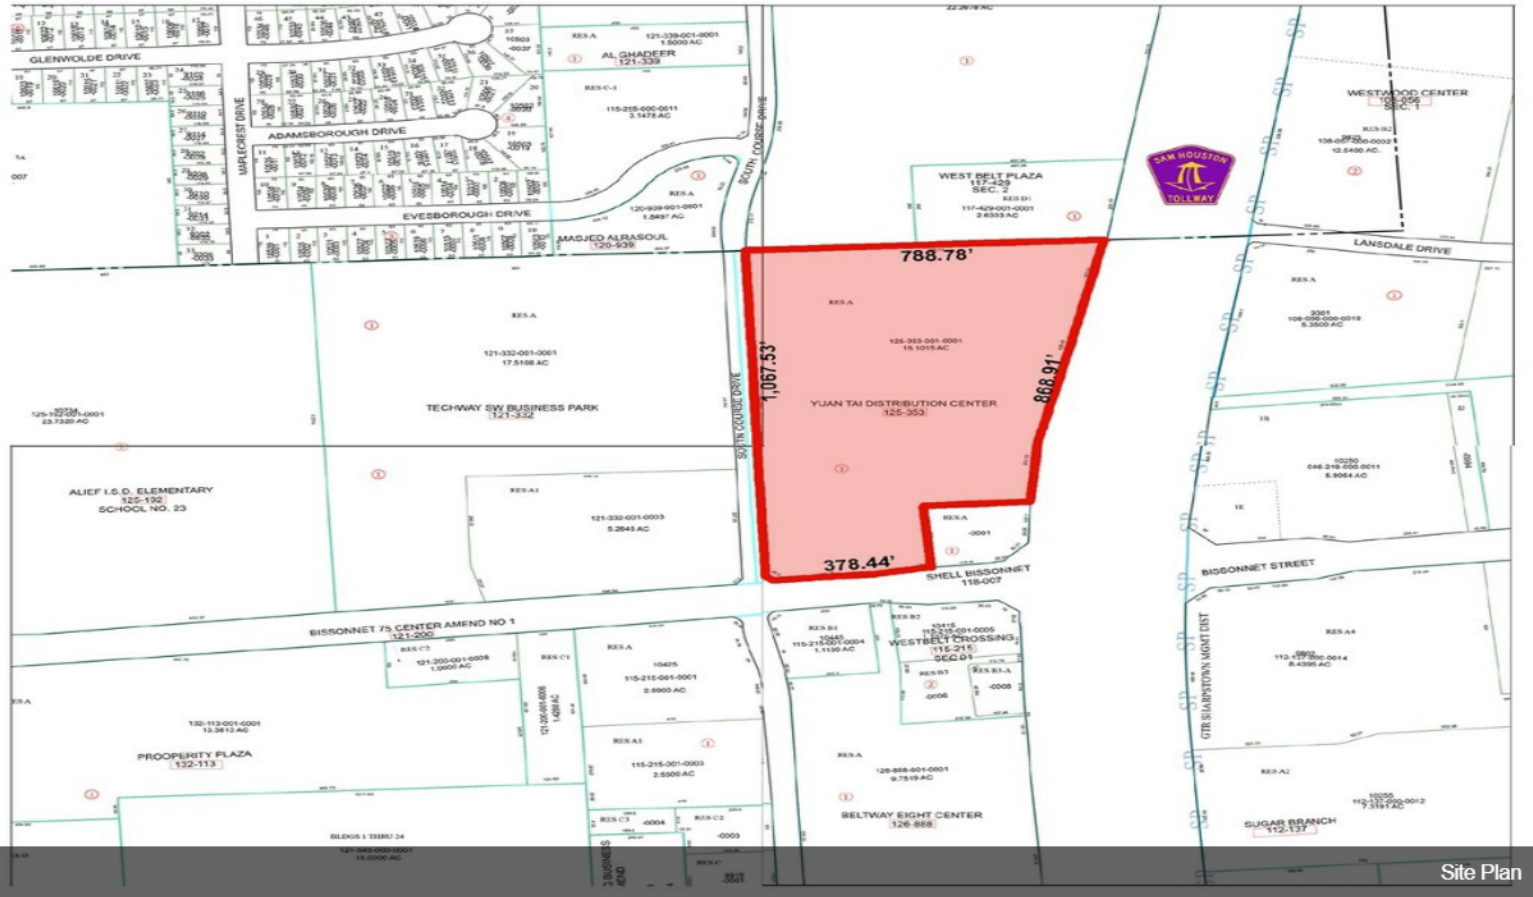

Rent Not Disclosed

Whole building 327,432 sq ft., includes 34,496 sq ft office-showroom (High-end finished) and 292,936 sq ft warehouse with mezzanine . 3 phase, all-sprinklered, 30 ft high ceiling, 12 semi-docks, 1 ramp, 33 dock-high, 2 gates, Beltway 8 frontage, Extra 4.52 acres also For Lease. Easy access to Hwy 59, Beltway 8, Westpark Tollway and I-10.

- Easy access to Hwy 59/beltway 8
- 30 ft high ceiling, all sprinklered

Rental Rate:	Rent Not Disclosed
Property Type:	Industrial
Property Sub-type:	Warehouse
Rentable Building Area:	308,173 SF
Year Built:	2005
Cross Streets:	Bissonnet
Rental Rate Mo:	Negotiable

IMG_3731

IMG_3741

Property Photos

Property Photos

IMG_3755

IMG_3758

Property Photos

Plat Map

Building Photo

Property Photos

Site Plan

Building Photo

Property Photos

Building Photo

Building Photo

Property Photos