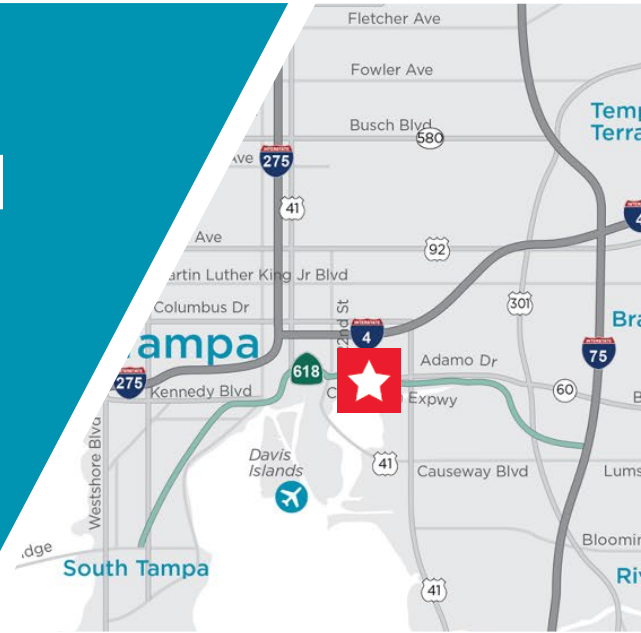

ADAMO DISTRIBUTION CENTER #4

4430 E Adamo Dr. Suite 305
Tampa, FL 33605

FULLY AIR CONDITIONED

ADAMO DISTRIBUTION CENTER #4

4430 E Adamo Dr. Suite 305 Tampa, FL 33605

PROPERTY HIGHLIGHTS

- Available January 2021
- 20,000 SF Available
- 2,709 SF of Office Space
- 22' Clear Height
- Fully Sprinklered
- 3 (8' x 10') Dock High Doors, 1 w/ a Ramp
- Excellent Exposure on Adamo Drive (SR 60)
- Less Than 1 Mile from the Selmon Expressway
- 2 Miles to I-4
- 4 Miles to U.S. Highway 301
- 5 Miles to I-75