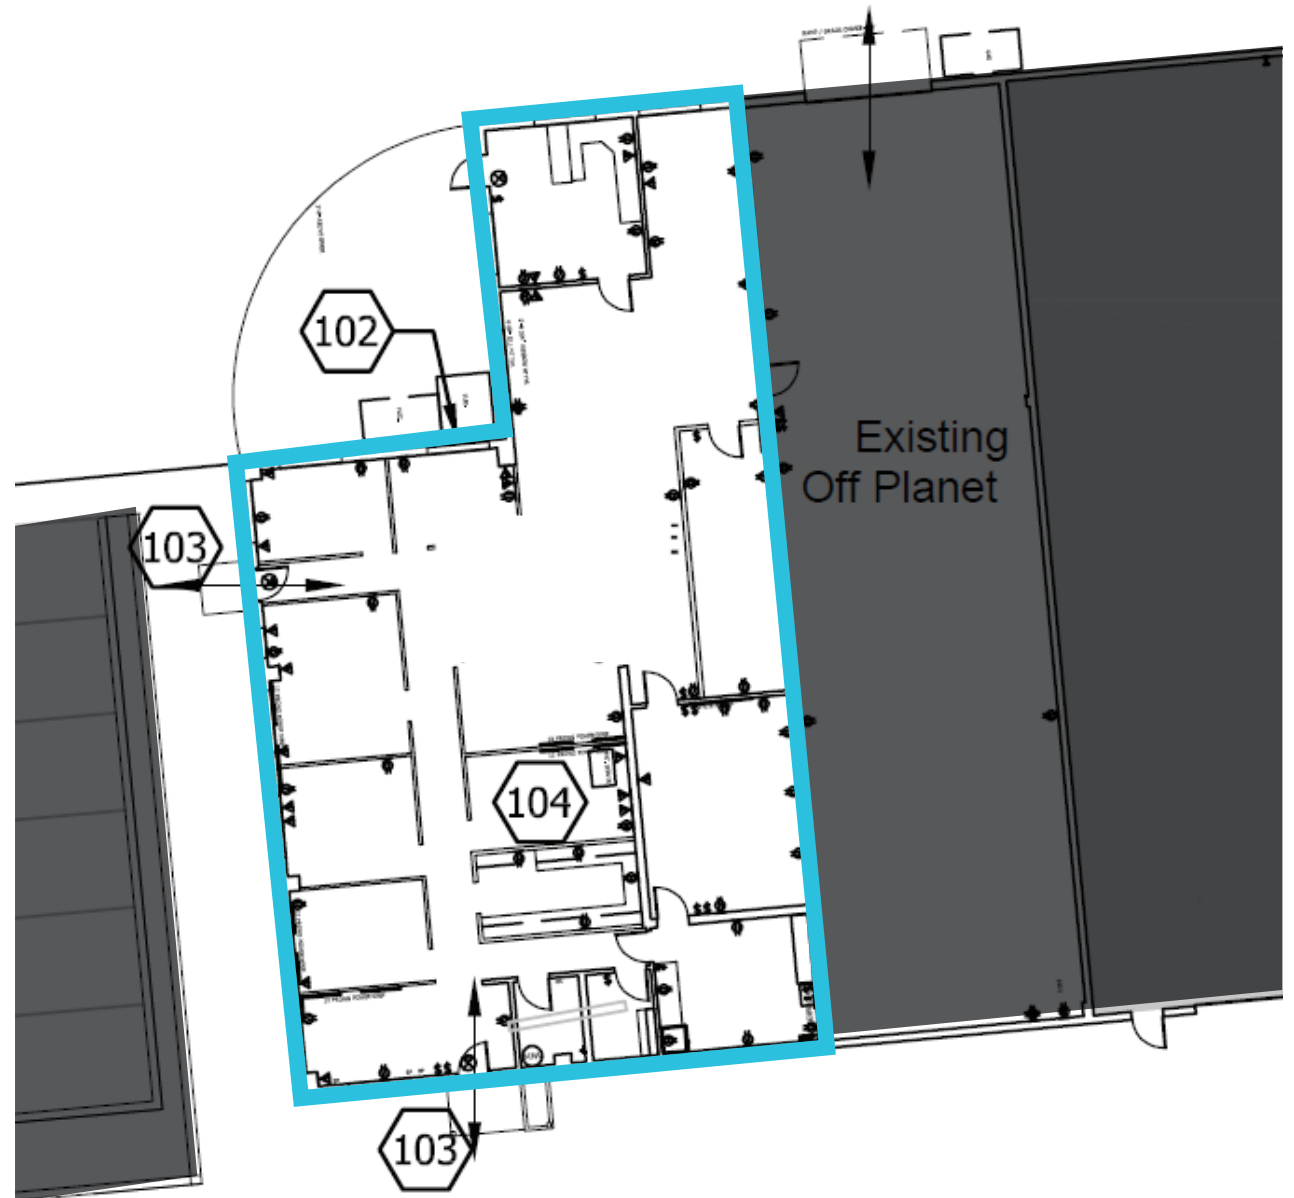

425.274.4286
gilchrist@broderickgroup.com

RAWLEY HOLMBERG

425.274.4284
holmberg@broderickgroup.com

STEVE HENDERSON

425.646.5248
henderson@broderickgroup.com

FLOOR PLAN

4,346 SF OFFICE

MEIC