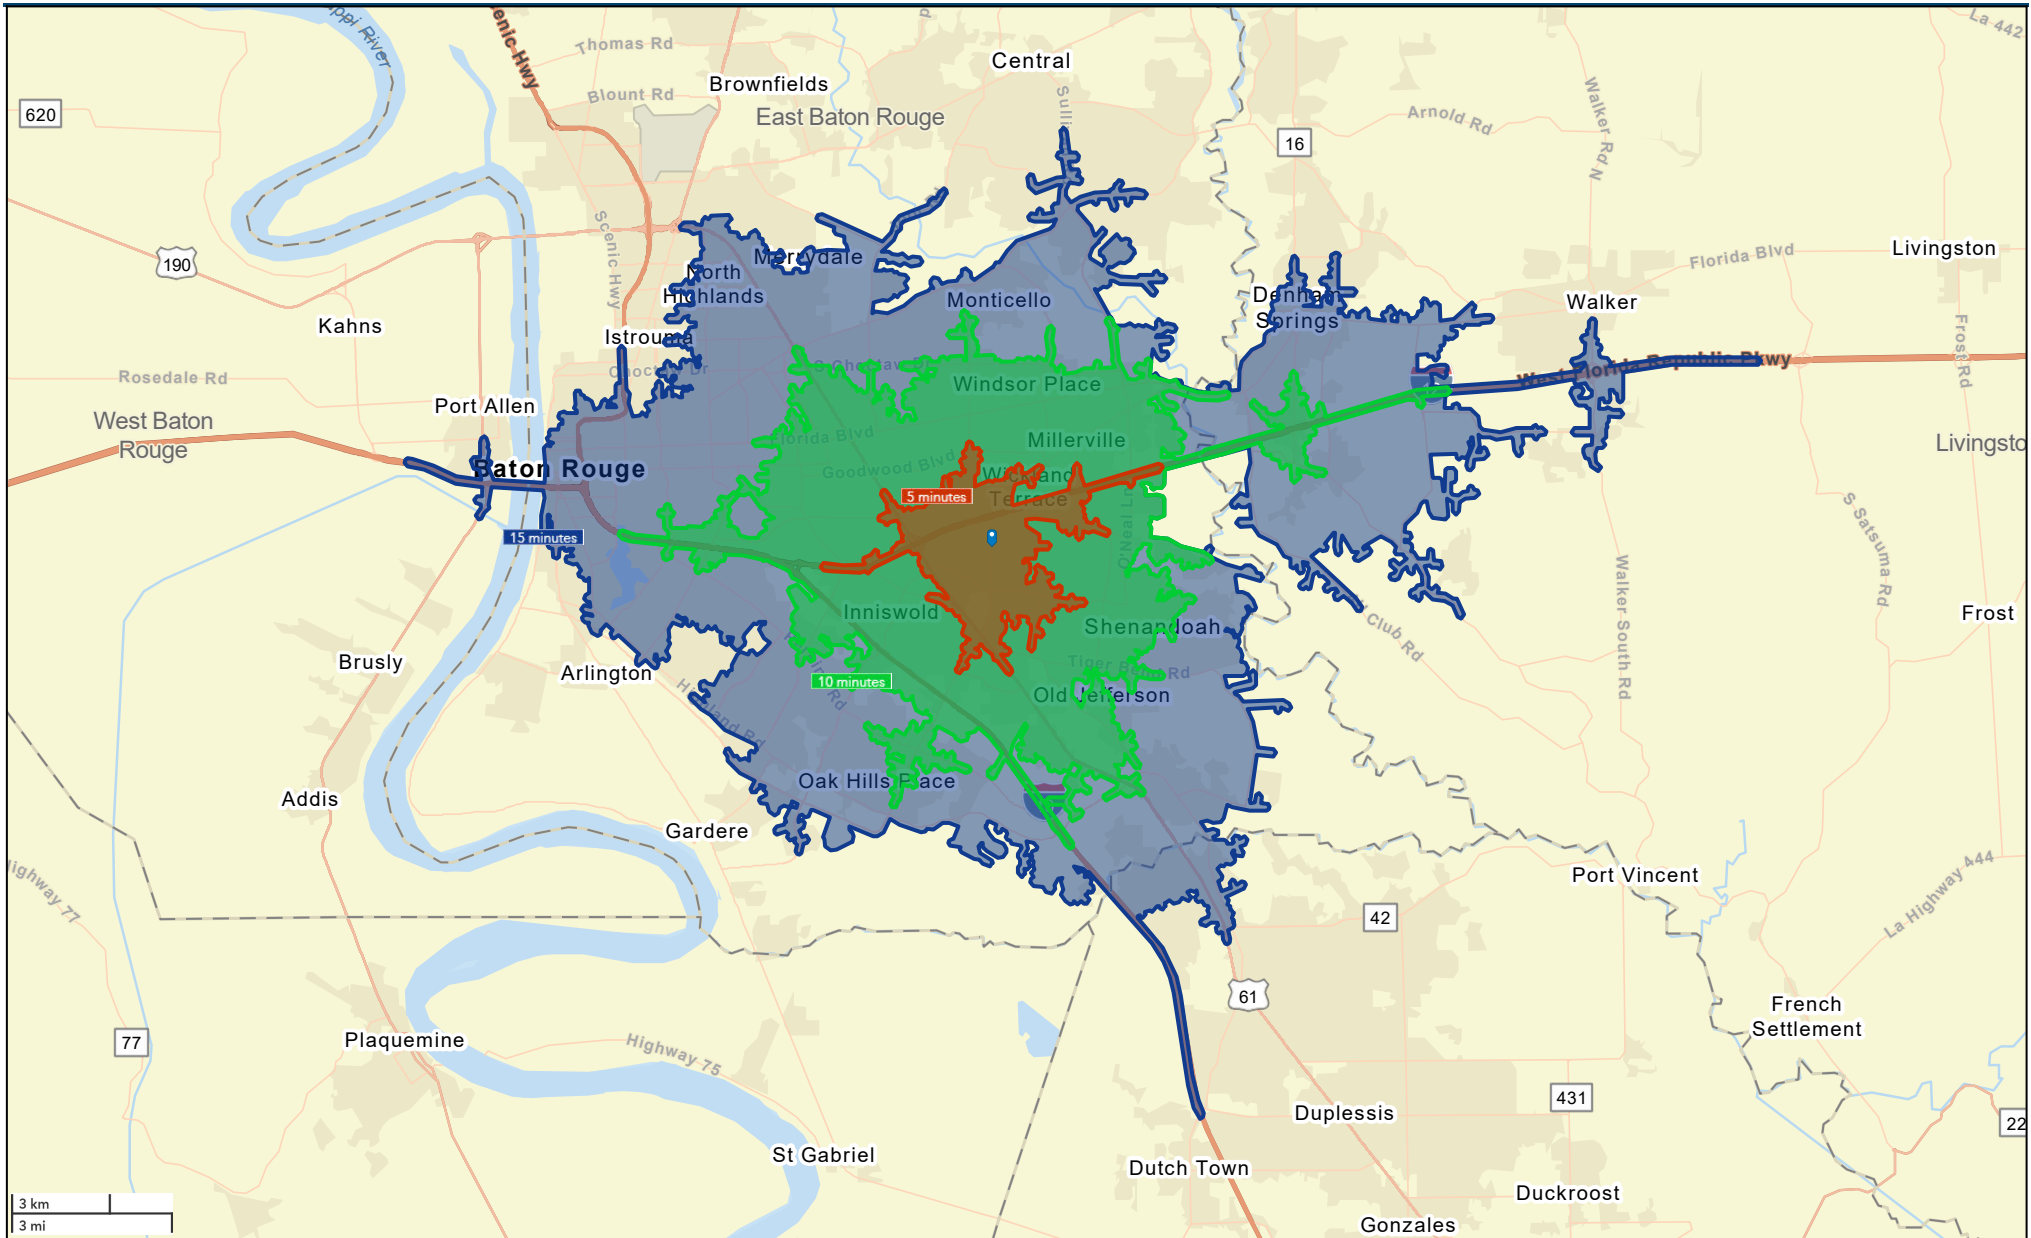

# Drive Time Map: 5, 10, 15 Minutes

3233 S. Sherwood Forest Blvd., Baton Rouge, LA 70816

August 21, 2023