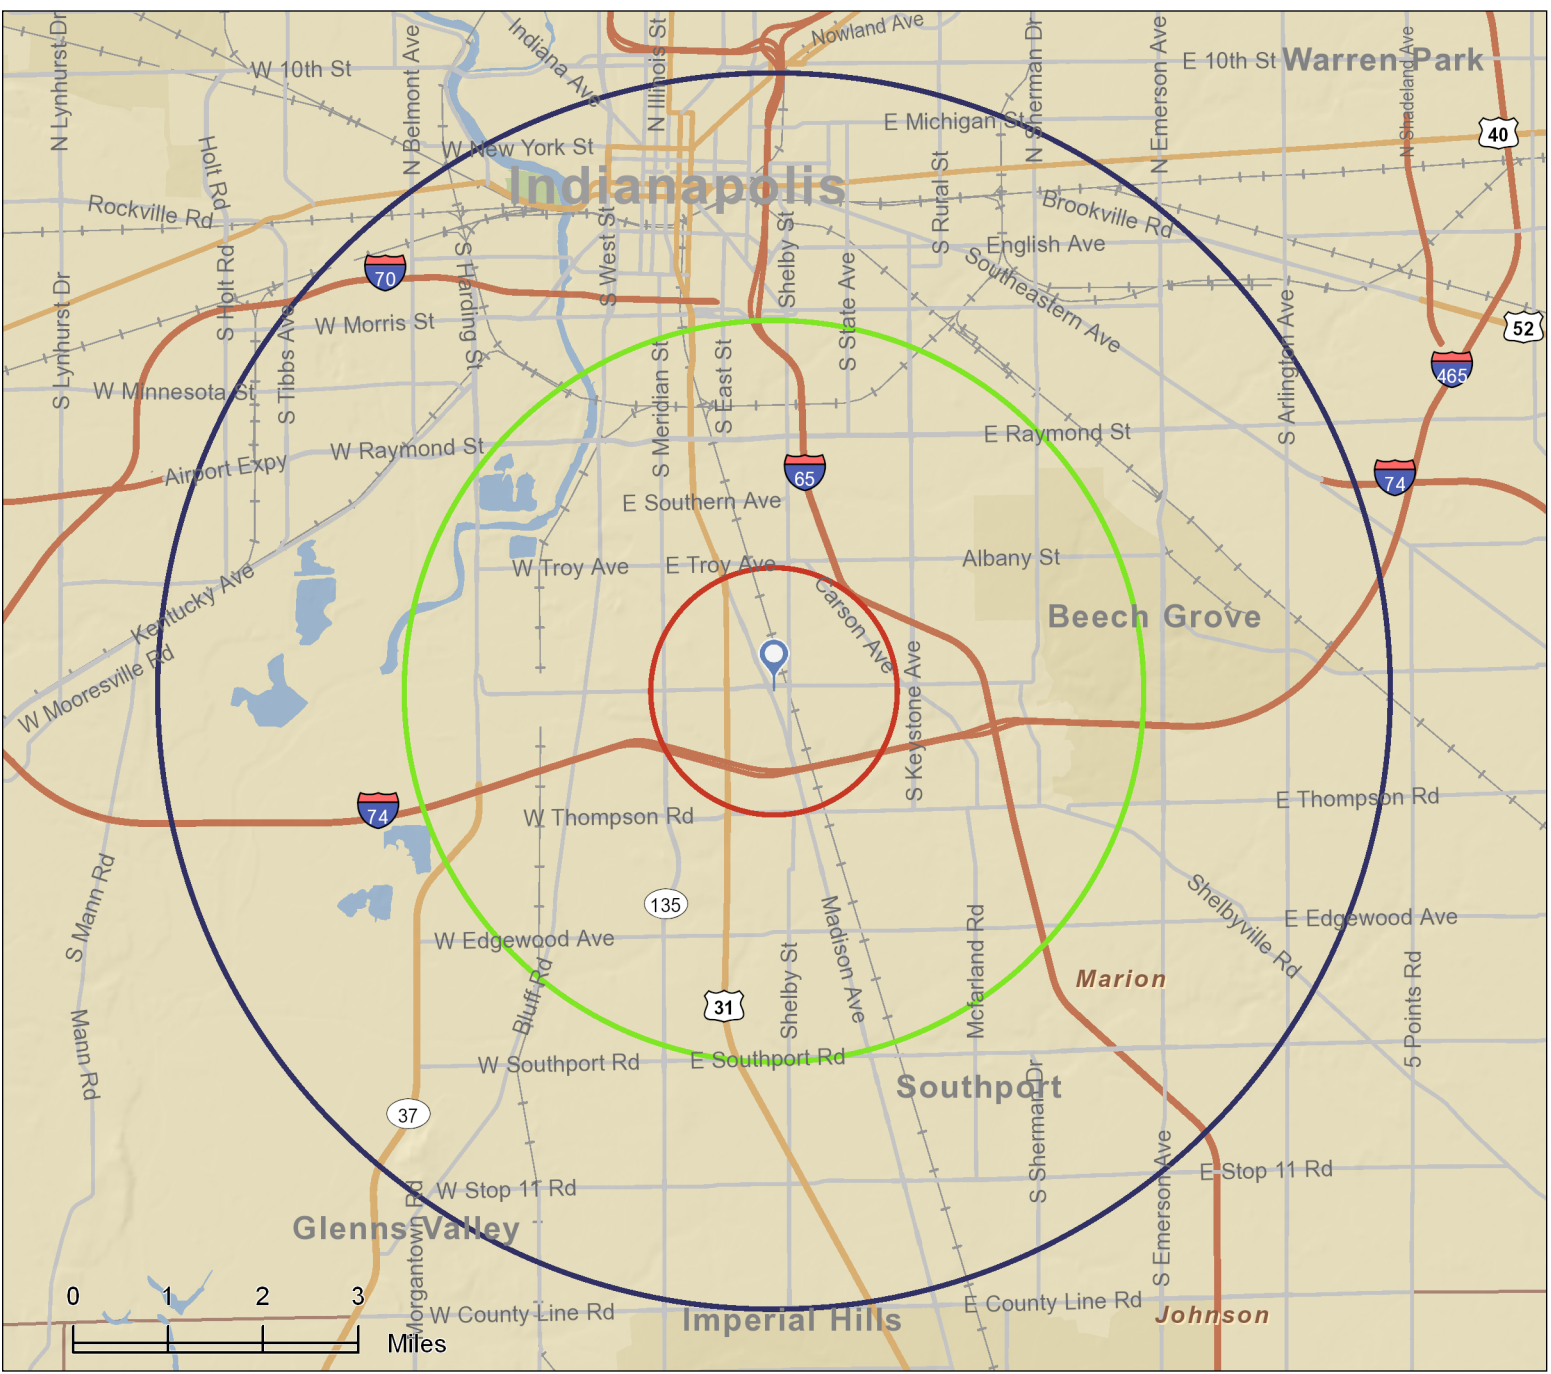

Site Details Map

4003 Madison Ave
Retail Condo
Ring: 1, 3, 5 Miles

Prepared by Clint Fultz
Latitude: 39.70765
Longitude: -86.141734

This site is located in:

City:	Indianapolis city (balance)	County:	Marion County
State:	Indiana	Census Tract:	18097380600
ZIP Code:	46227	Census Block	180973806001
CBSA:	Indianapolis-Carmel, IN Metropolitan Statistical Area (26900)		