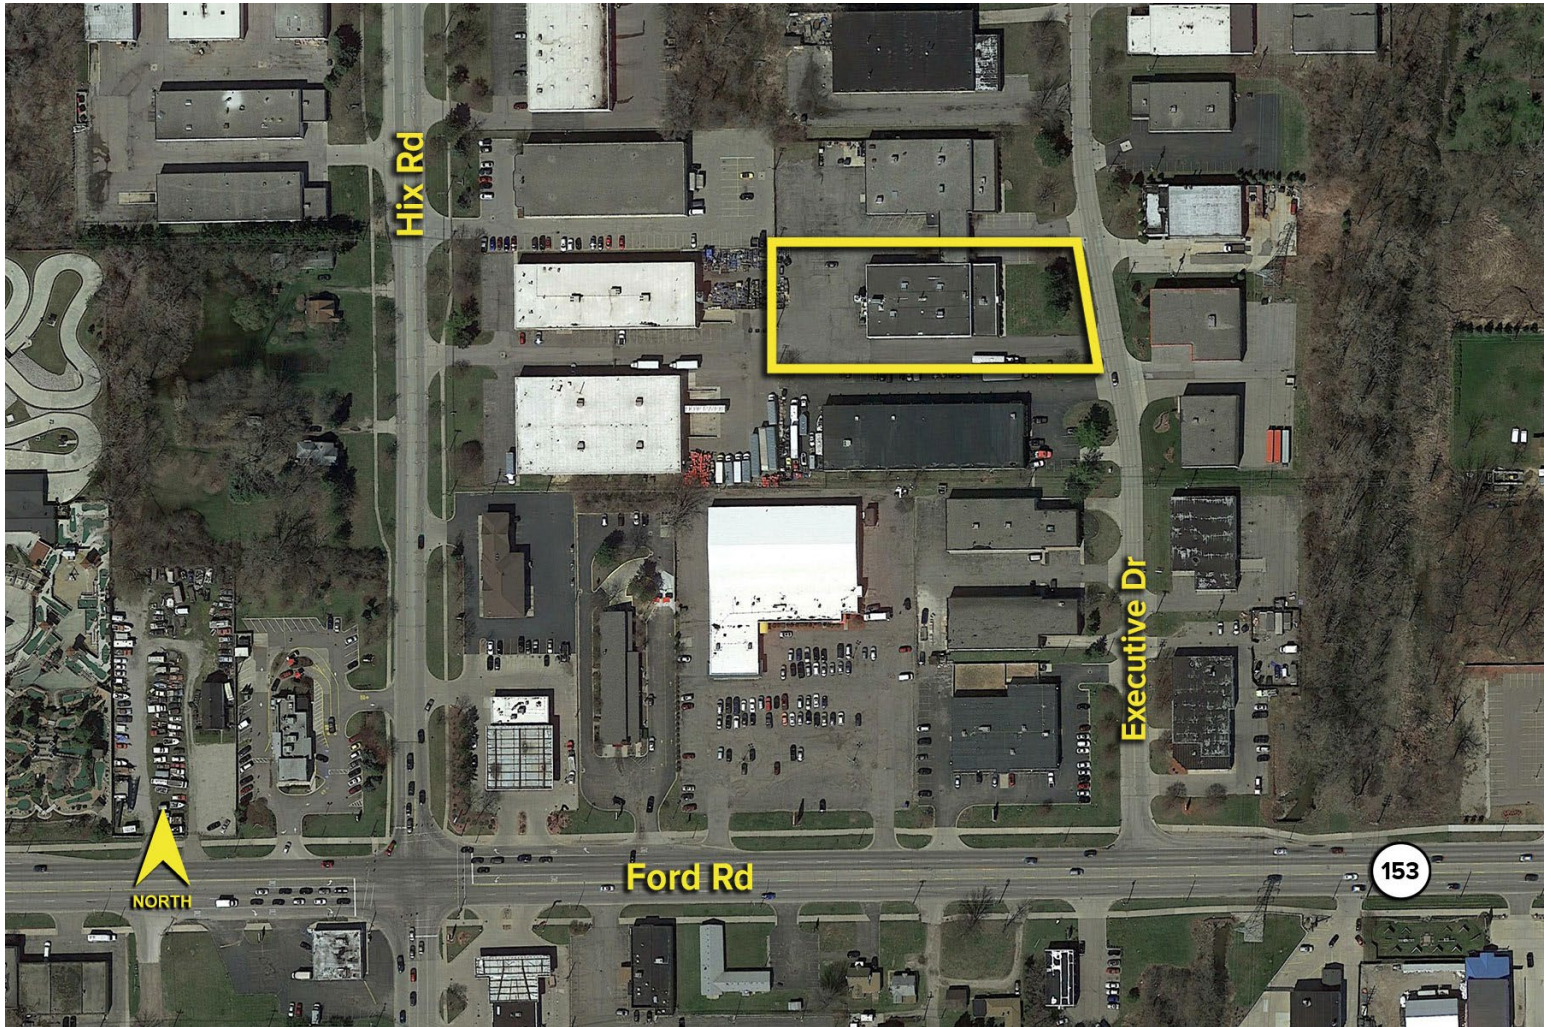

5815 & 5859 E Executive Drive – Westland, MI

Hi-Tech For Sale

31,627
Square Feet
AVAILABLE

Aerial

For more information, please contact:

RICK BIRDSALL
(248) 799 3145
rbirdsall@signatureassociates.com

SIGNATURE ASSOCIATES
One Towne Square, Suite 1200
Southfield, MI 48076
www.signatureassociates.com