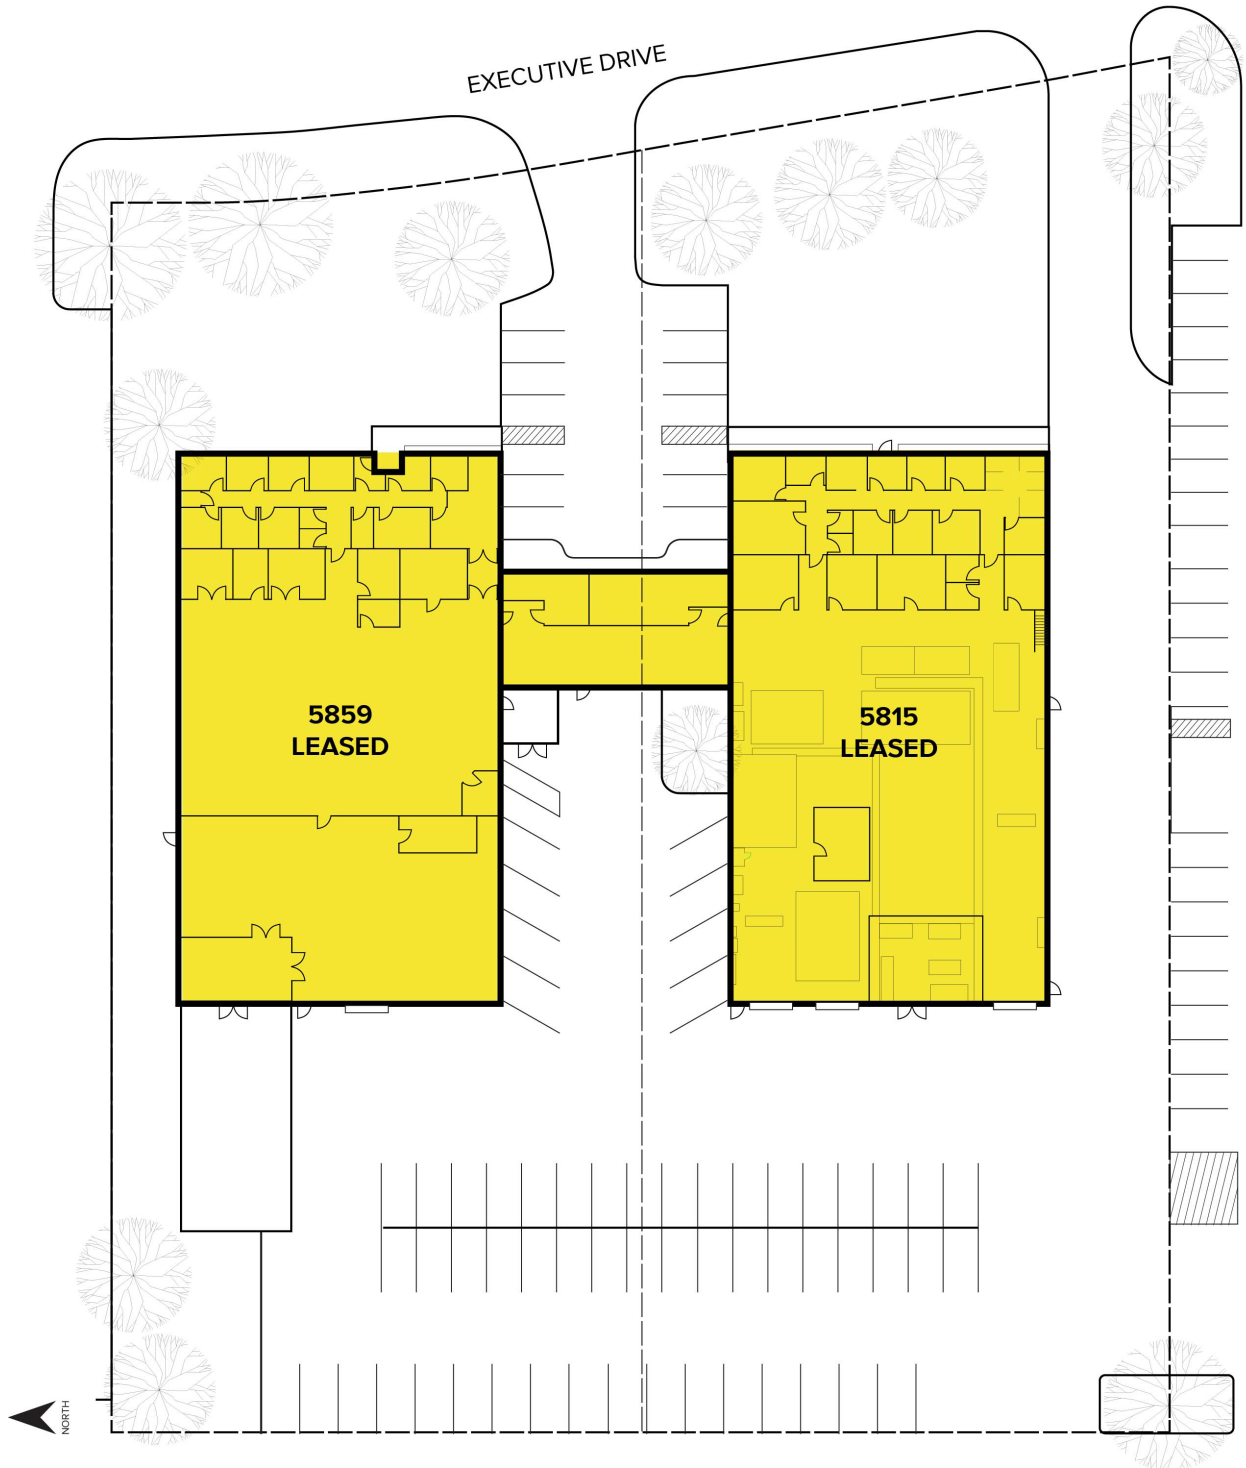

5815 & 5859 E. EXECUTIVE DR.
WESTLAND, MICHIGAN

HI-TECH FOR SALE
31,627 Square Feet Available

**SIGNATURE
ASSOCIATES**
KNOW SIGNATURE | KNOW RESULTS

PROPERTY FEATURES

- 31,627 square feet total for sale
- 17' clear height
- (2) 12x14, 10x12 grade level doors
- The entire property is for sale to an investor
- Previously used as a testing facility
- Heavy power, fully air-conditioned, and fire suppression system
- Sale Price: \$2,375,000

Hi-Tech For Sale

31,627
Square Feet
AVAILABLE

Site Plan

For more information, please contact:

RICK BIRDSALL
(248) 799 3145
rbirdsall@signatureassociates.com

SIGNATURE ASSOCIATES
One Towne Square, Suite 1200
Southfield, MI 48076
www.signatureassociates.com