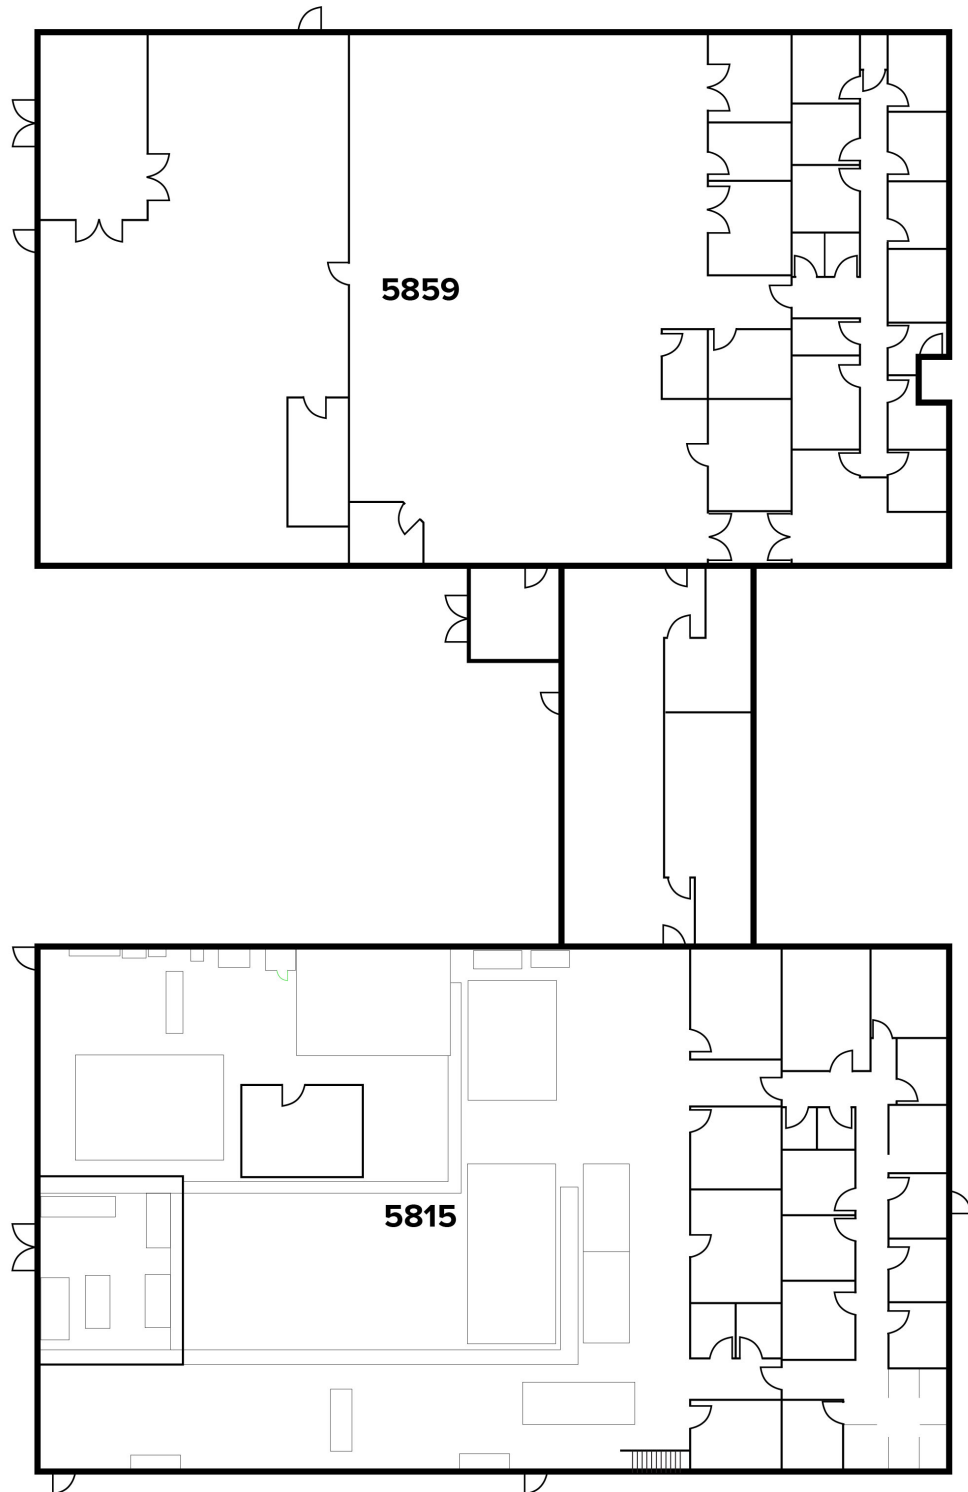

5815 & 5859 E Executive Drive – Westland, Michigan

Hi-Tech For Sale

31,627
Square Feet
AVAILABLE

Floor Plan

For more information, please contact:

RICK BIRDSALL
(248) 799 3145
rbirdsall@signatureassociates.com

SIGNATURE ASSOCIATES
One Towne Square, Suite 1200
Southfield, MI 48076
www.signatureassociates.com