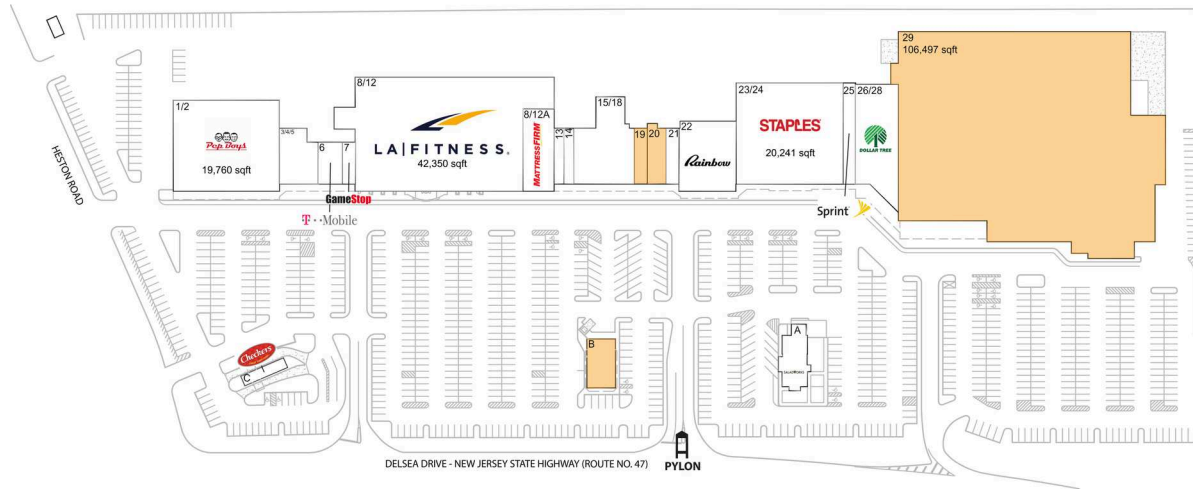

Close proximity to Rowan University with 11,000+ students

High visibility on Route 47/Delsea Drive with 15,000+ VPD

Strategically located in heart of Glassboro's retail district with 1MM SF of retail space

## AVAILABLE SPACE

B	2,800 SF
19	1,600 SF
20	1,600 SF
29	106,497 SF

## CURRENT RETAILERS

A	Saladworks	3,396 SF
C	Checkers	1,597 SF
1/2	Pep Boys	19,760 SF
3/4/5	Complete Care	4,160 SF
6	T-Mobile	2,100 SF
7	GameStop	1,080 SF
8/12	LA Fitness	42,350 SF
8/12A	Mattress Firm	5,217 SF
13	Posh Nails & Spa	1,200 SF
14	Accent on Eyes	1,200 SF
15/18	Peking Buffet	9,160 SF
21	GNC	1,600 SF
22	Rainbow	8,000 SF
23/24	Staples	20,241 SF
25	Sprint	2,500 SF
26/28	Dollar Tree	9,776 SF