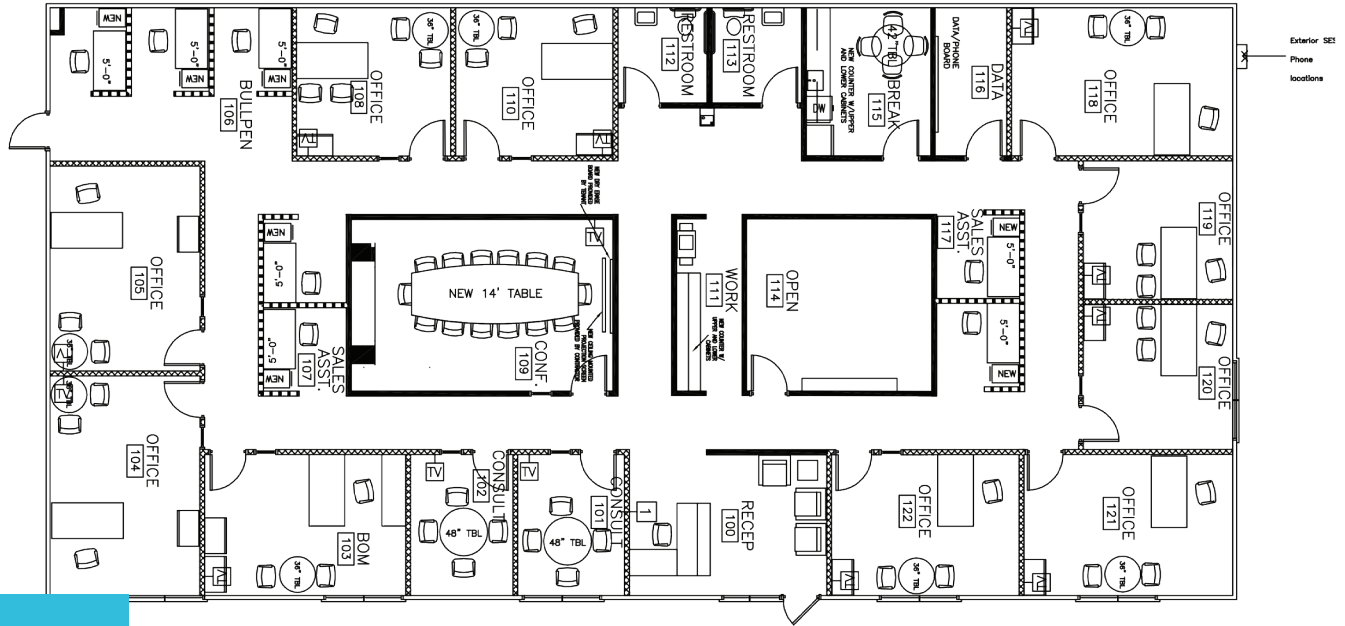

revised: 02/14/18

OFFERING SUMMARY

BUILDING TYPE	Office
BUILDING SIZE	5,000 SF
AVAILABILITY	5,000 SF
LEASE RATE	\$14.00/SF (2018 estimated NNN \$5.65/SF/Year)
ANNUAL INCREASES	Negotiable
TENANT IMPROVEMENTS	As-Is
PARKING	5.46:1,000 SF
APN	230-04-372A
ZONING	C-C (Maricopa County)

PROPERTY PHOTOS

FLOOR PLAN

5,000 SF

AERIAL

Partnership. Performance.

This message and any attachments are confidential. If the reader is not the intended recipient, you are hereby notified that any dissemination, distribution or copying of this e-mail is strictly prohibited. If you have received this e-mail in error, please notify the sender immediately by return e-mail. Internet communications cannot be guaranteed to be secure or error free as information could be intercepted, corrupted, lost, arrive late or contain viruses. The sender result of Internet transmission.