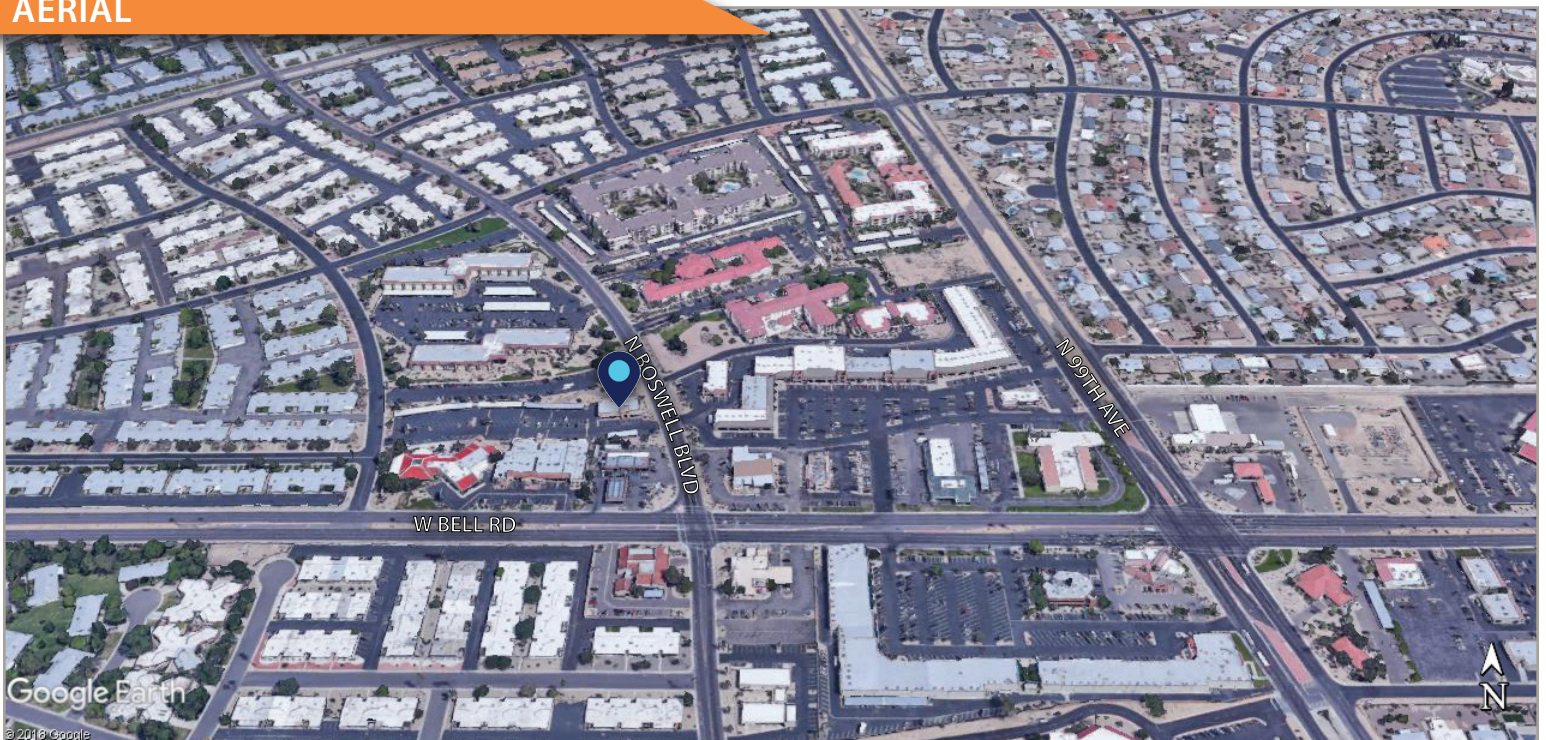

AERIAL

Partnership. Performance.

This message and any attachments are confidential. If the reader is not the intended recipient, you are hereby notified that any dissemination, distribution or copying of this e-mail is strictly prohibited. If you have received this e-mail in error, please notify the sender immediately by return e-mail. Internet communications cannot be guaranteed to be secure or error free as information could be intercepted, corrupted, lost, arrive late or contain viruses. The sender result of Internet transmission.