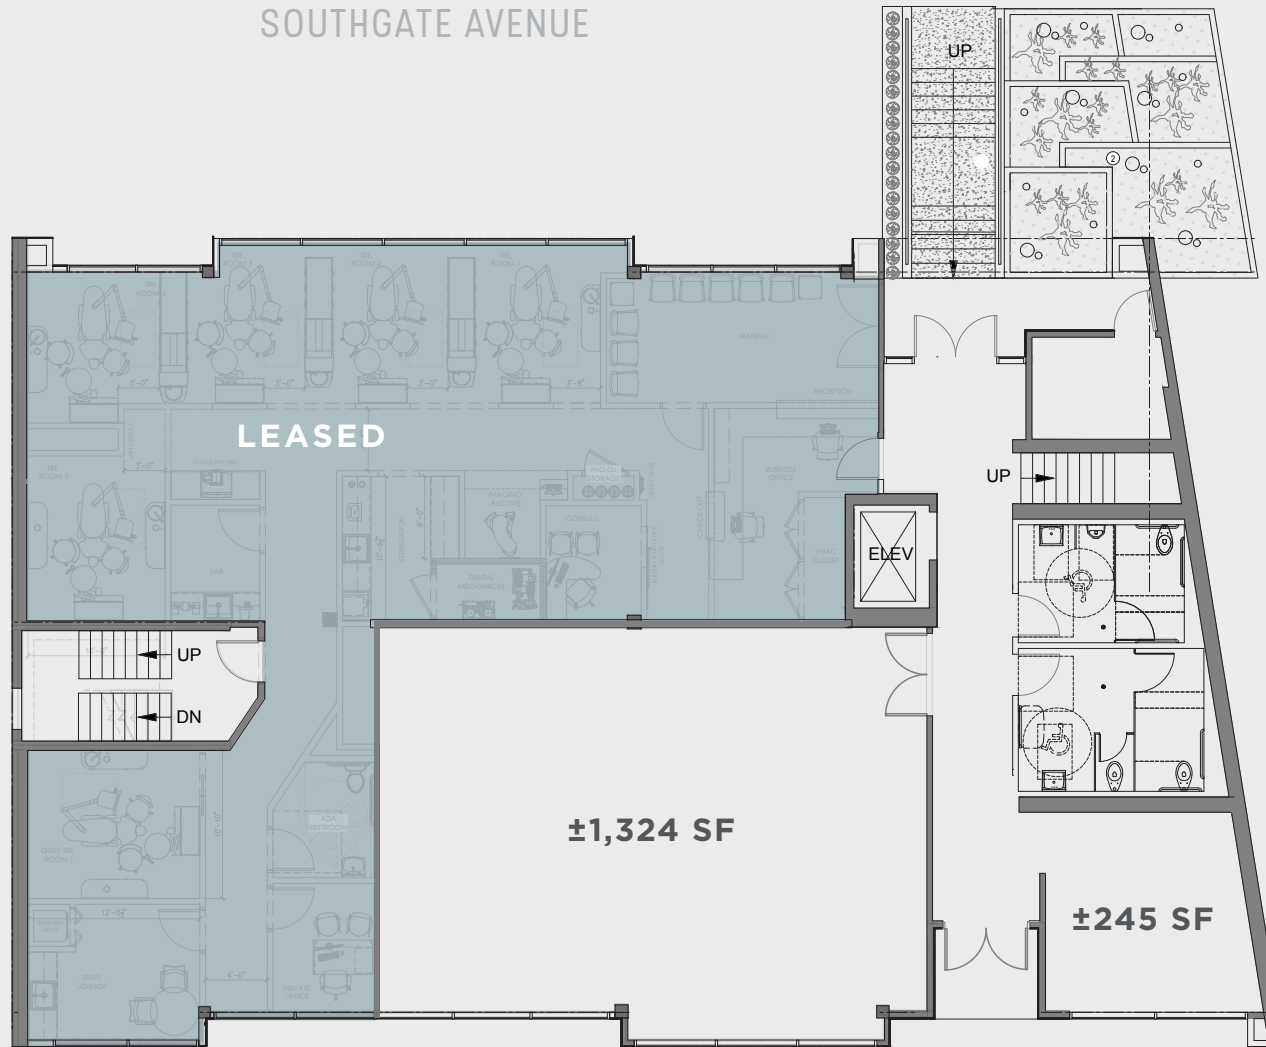

FLOOR PLAN

SOUTHGATE AVENUE

John Barsocchini
Director
+1 650 401 2111
john.barsocchini@cushwake.com
LIC #00893147

Karen Chin
Director
+1 650 401 2132
karen.chin@cushwake.com
LIC #01036169