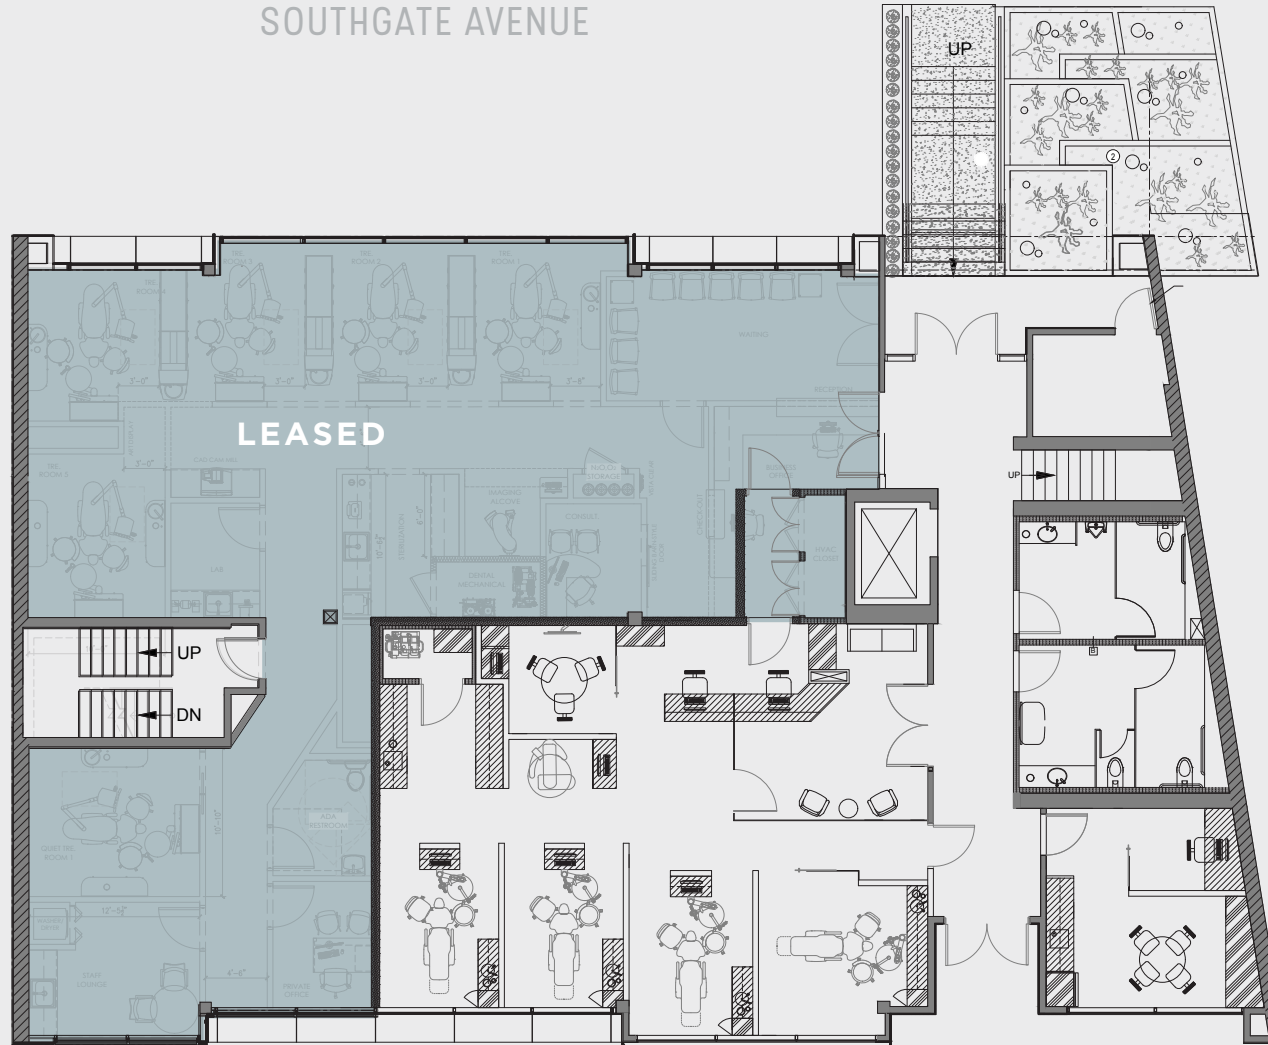

HYPOTHETICAL FLOOR PLAN

SOUTHGATE AVENUE

John Barsocchini
Director
+1 650 401 2111
john.barsocchini@cushwake.com
LIC #00893147

Karen Chin
Director
+1 650 401 2132
karen.chin@cushwake.com
LIC #01036169