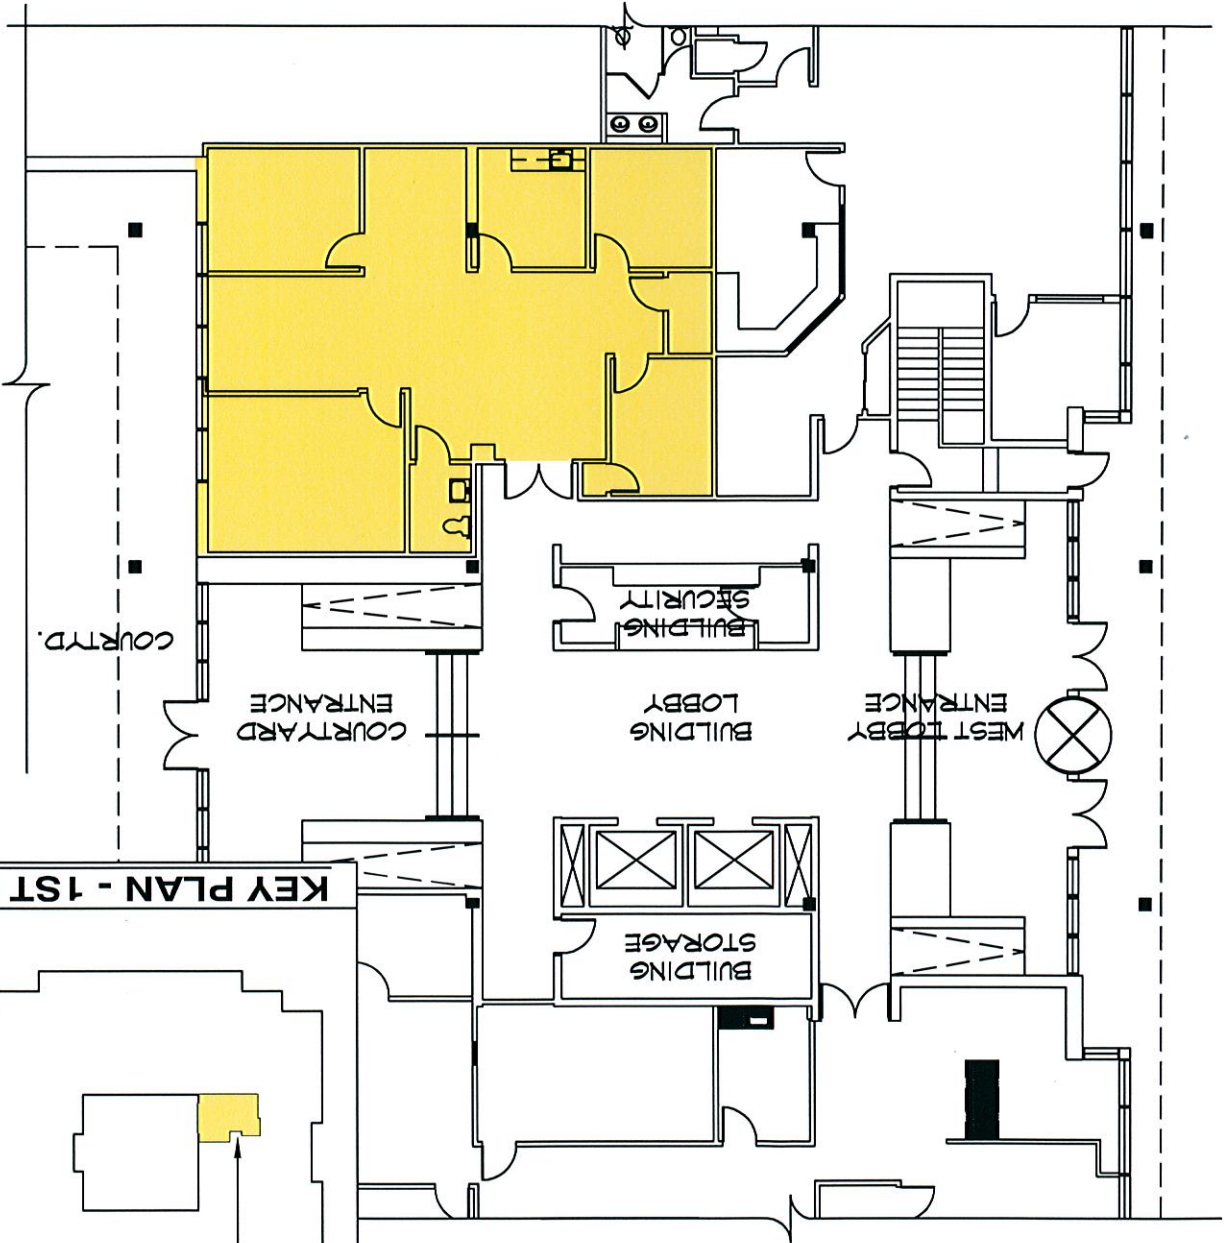

drawing title:
SUITE 102 - 1800 +/- RSF
AS-BUILT

drawing number:

102

file: 0744-102.dwg

date: 01/15/04

scale: 1/8" = 1'-0"

KEY PLAN - 1ST FL.