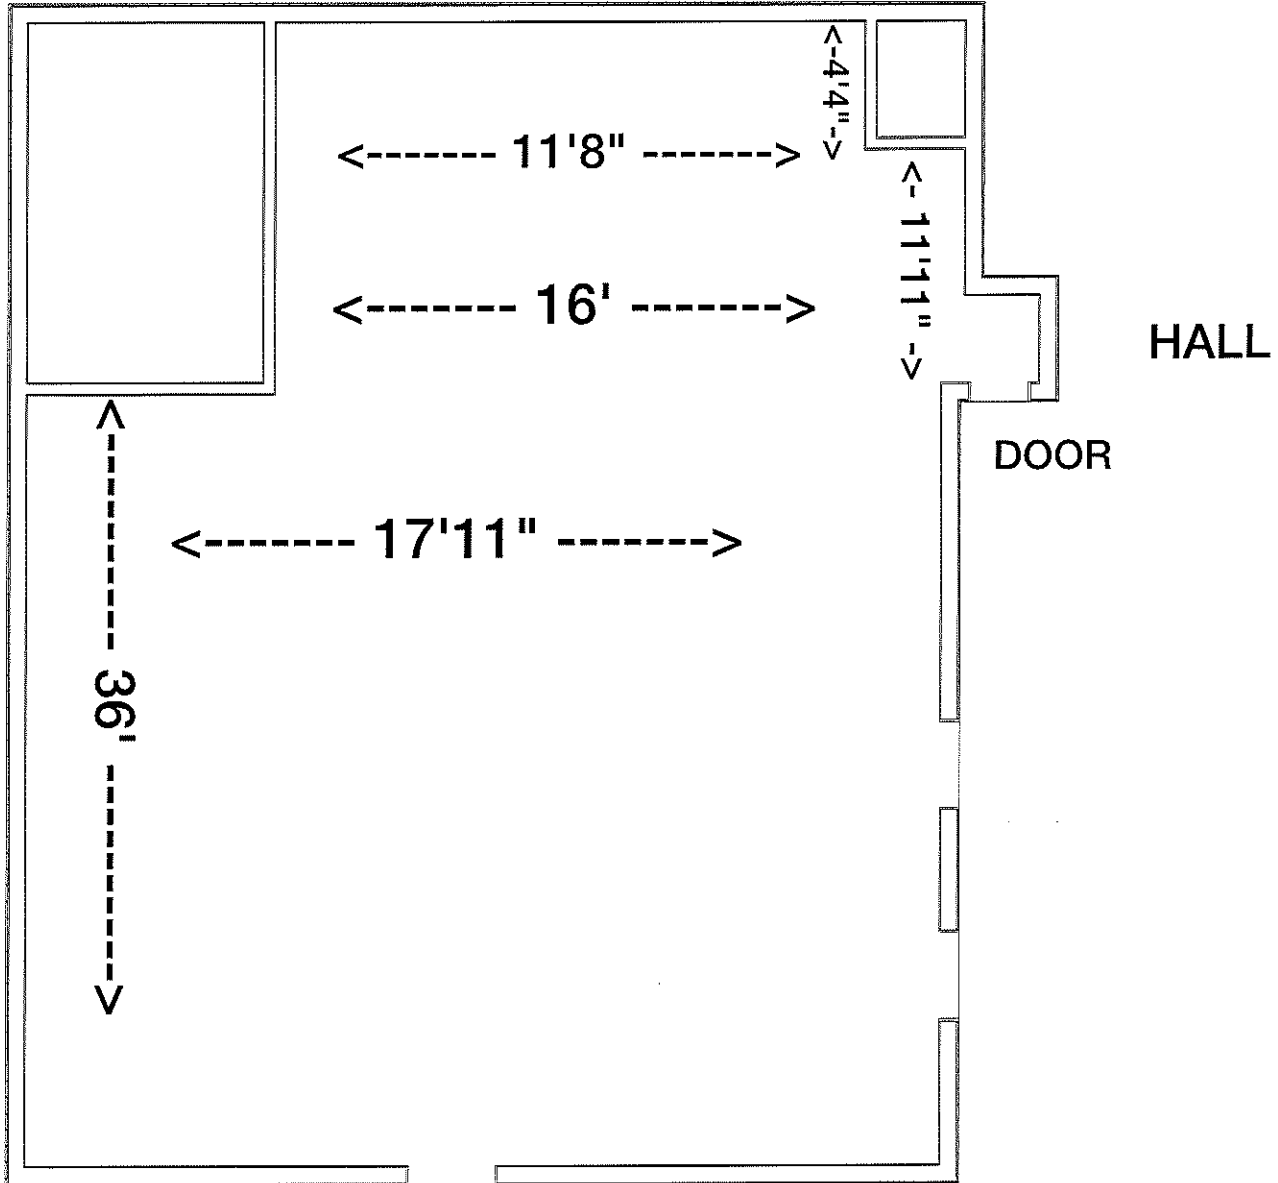

3804 Williams Blvd Suite D&E

APPROX: 4,539 SF

3804 Williams Blvd
Suite H

APPROX: 1,181.73 SF

3804 Williams Blvd
Suite G

APPROX: 1,107.42 SF

3804 Williams Blvd Suite F

APPROX: 887 SF