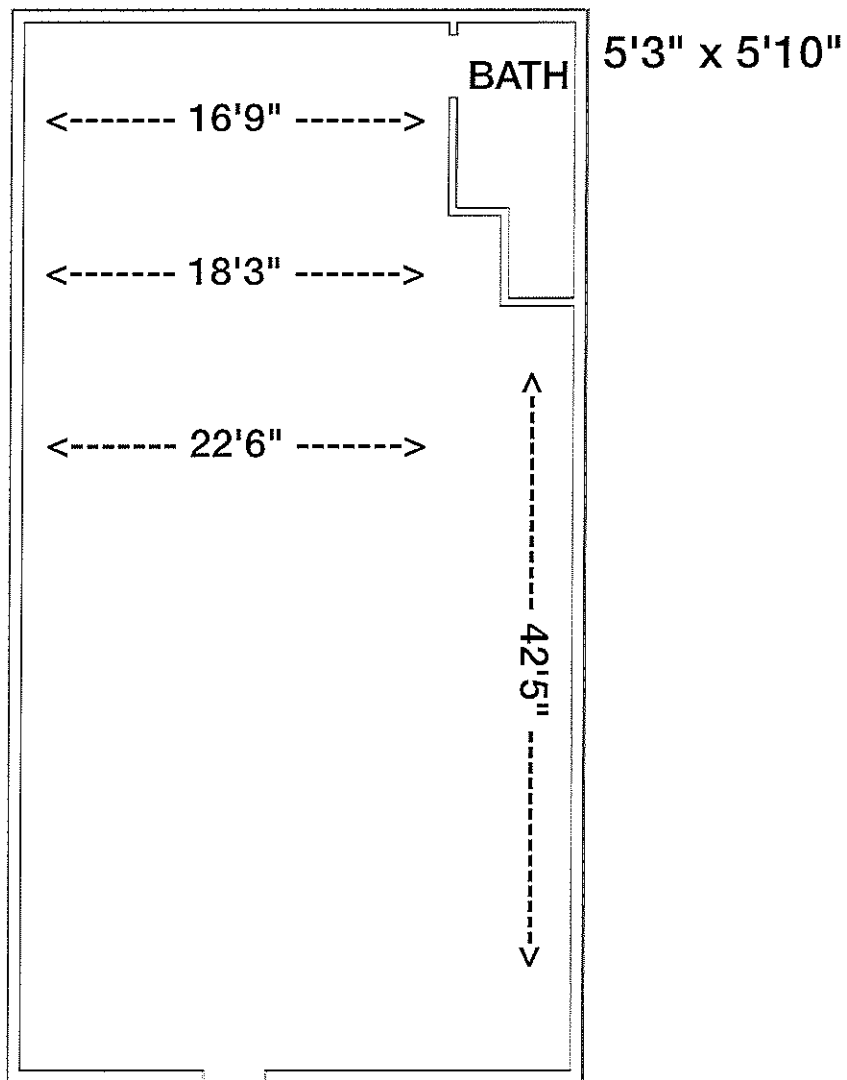

3804 Williams Blvd Suite D&E

APPROX: 4,539 SF

3804 Williams Blvd
Suite H

APPROX: 1,181.73 SF

3804 Williams Blvd
Suite G

APPROX: 1,107.42 SF

3804 Williams Blvd Suite F

APPROX: 887 SF