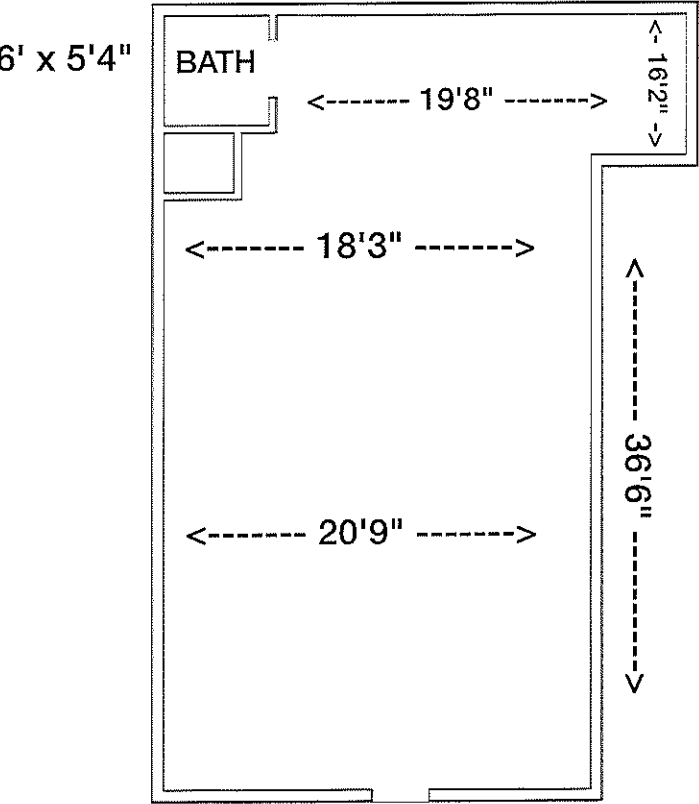

3804 Williams Blvd Suite D&E

APPROX: 4,539 SF

3804 Williams Blvd
Suite H

APPROX: 1,181.73 SF

3804 Williams Blvd
Suite G

APPROX: 1,107.42 SF

3804 Williams Blvd Suite F

APPROX: 887 SF