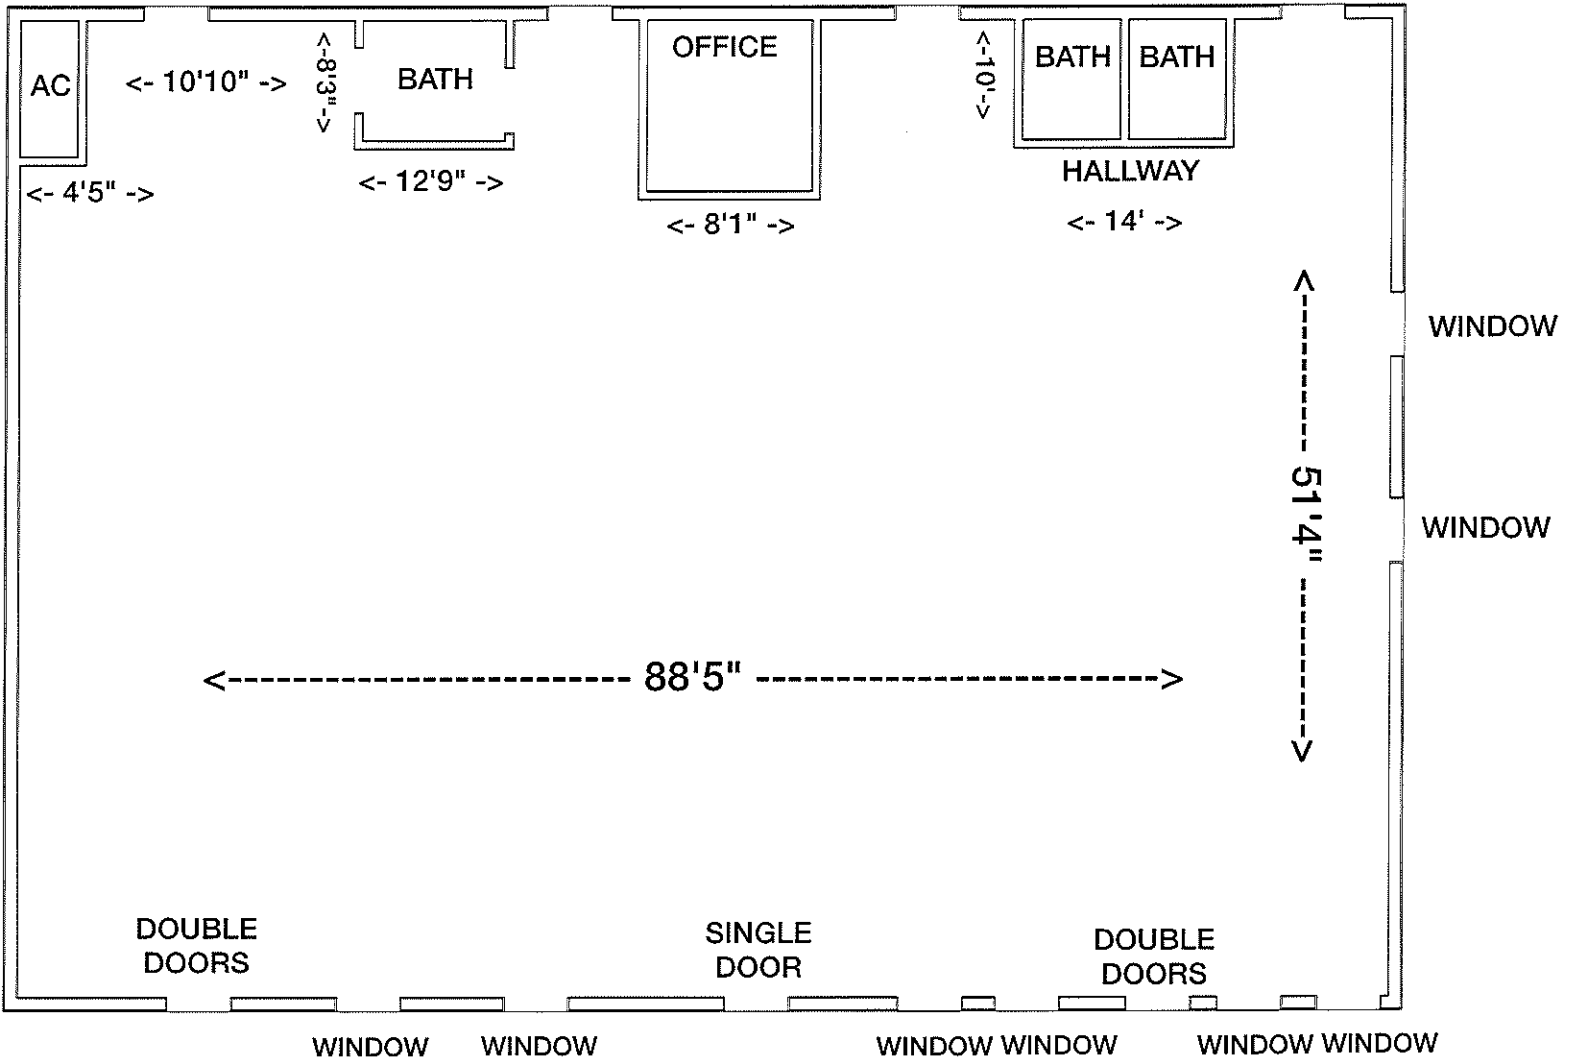

3804 Williams Blvd Suite D&E

APPROX: 4,539 SF

3804 Williams Blvd
Suite H

APPROX: 1,181.73 SF

3804 Williams Blvd
Suite G

APPROX: 1,107.42 SF

3804 Williams Blvd Suite F

APPROX: 887 SF