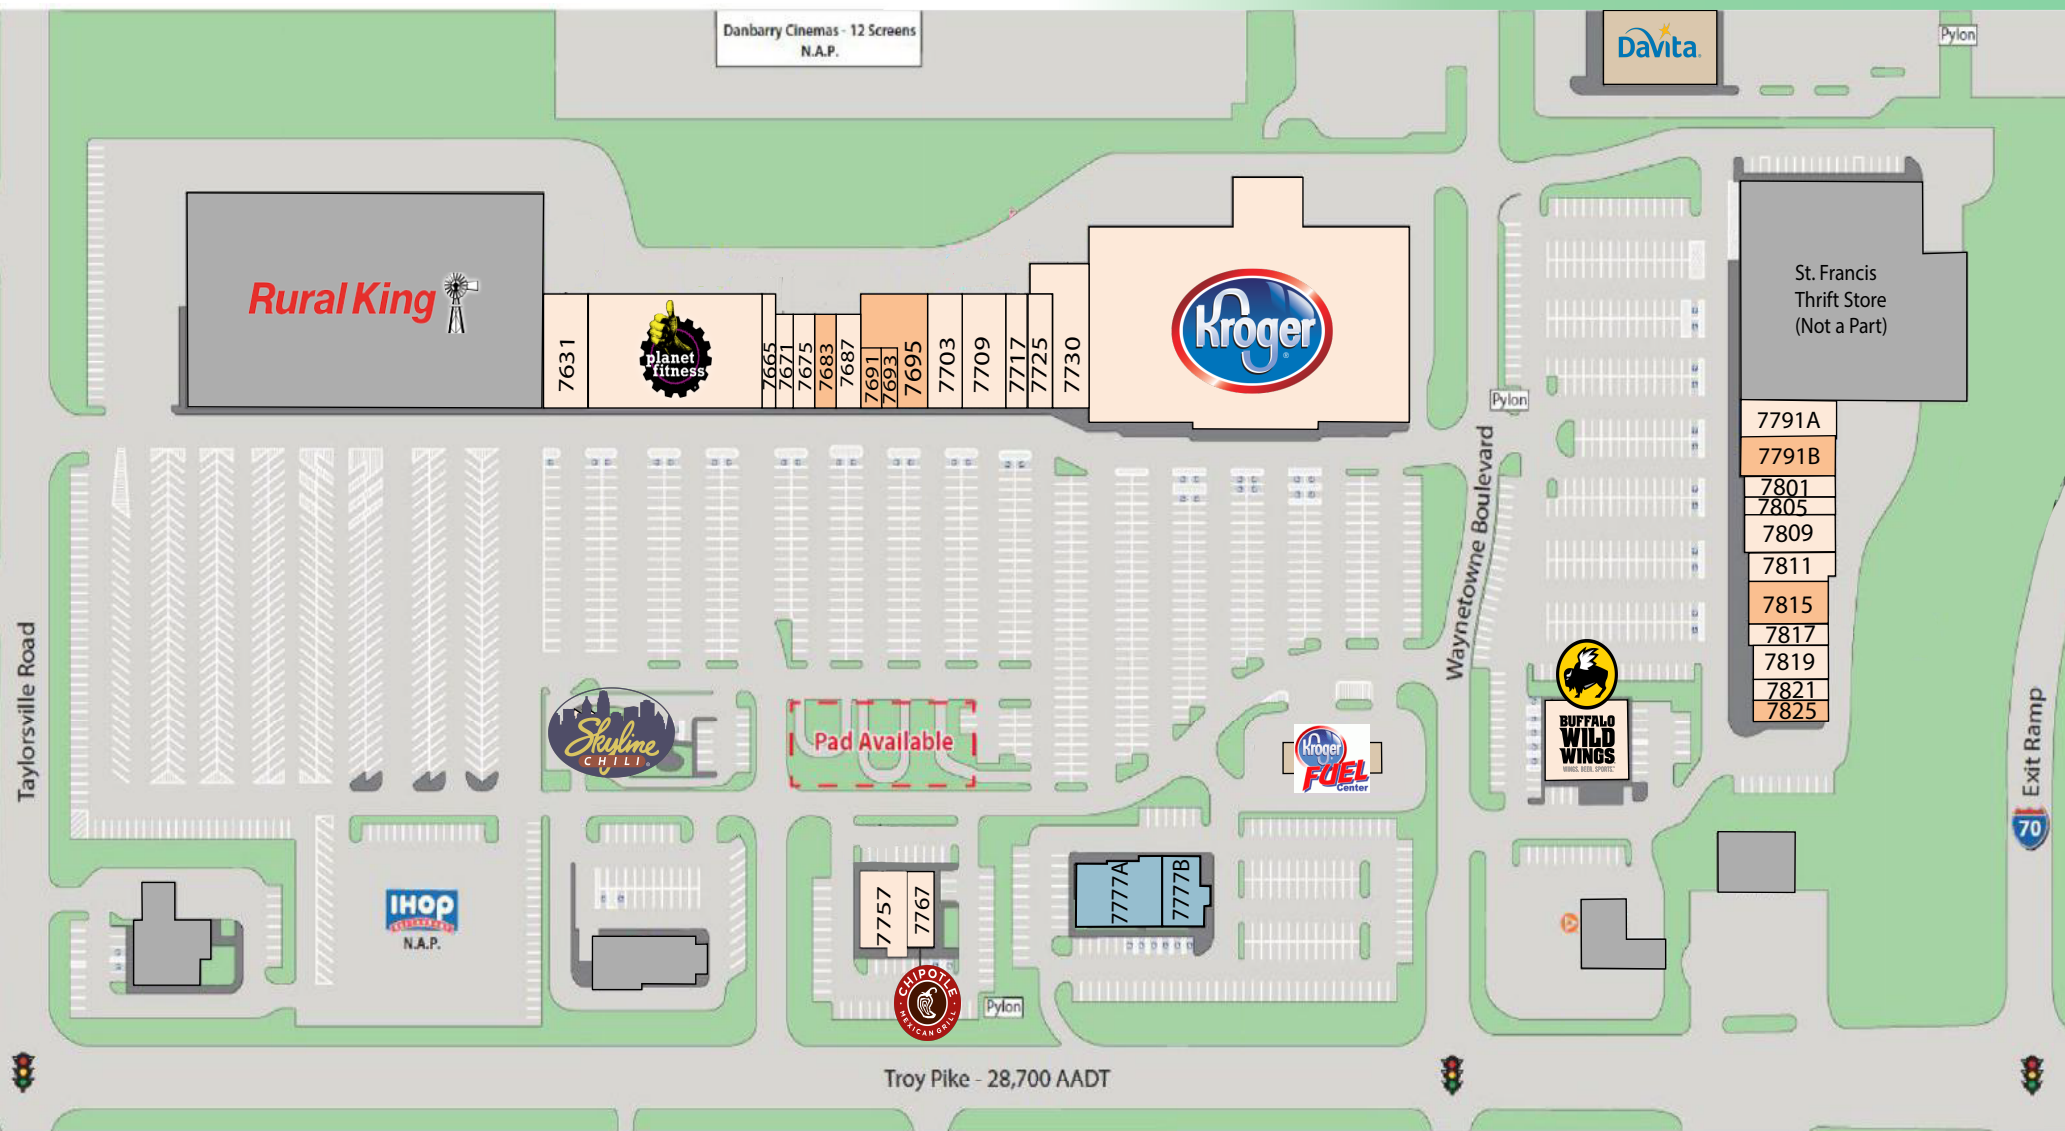

# Waynetowne Plaza

For Leasing Information  
888-342-9378

7603	Skyline Chili	2,415	7687	Buckeye Checksmart	2,400	7725	Adecco USA, Inc.	2,525	7777A	Lease out for Execution	4,000	7811	Watson's of Dayton	2,550
7631	Cici's Pizza	5,000	7691	Available	1,190	7730	Sherwin Williams	5,925	7777B	Lease out for Execution	2,561	7815	Available	3,400
7635	Planet Fitness	19,000	7693	Available	1,140	7747	Kroger	69,133	7791A	Aetna Integrated Solutions	3,400	7817	Subway	1,700
7665	Fiesta Hair Salon	1,400	7695	Available	4,567	7751	Wild Birds Unlimited	1,800	7791B	Available	4,566	7819	Drayer PT	2,800
7671	H&R Block	1,760	7703	Nail XPO	3,700	7757	Red Wing Shoes	1,857	7801	Resources MFG	1,900	7821	Dyer, Garofalo, etal	1,600
7675	White Rose Cleaners	2,000	7709	LA Tan	4,500	7767	Chipotle	2,343	7805	Vapor Kings	2,000	7825	Available	1,600
7683	Available	2,000	7717	One Main Financial	2,500	7770	DaVita Dialysis	10,000	7809	Perfections Beauty College	3,600	7875	Buffalo Wild Wings	6,000