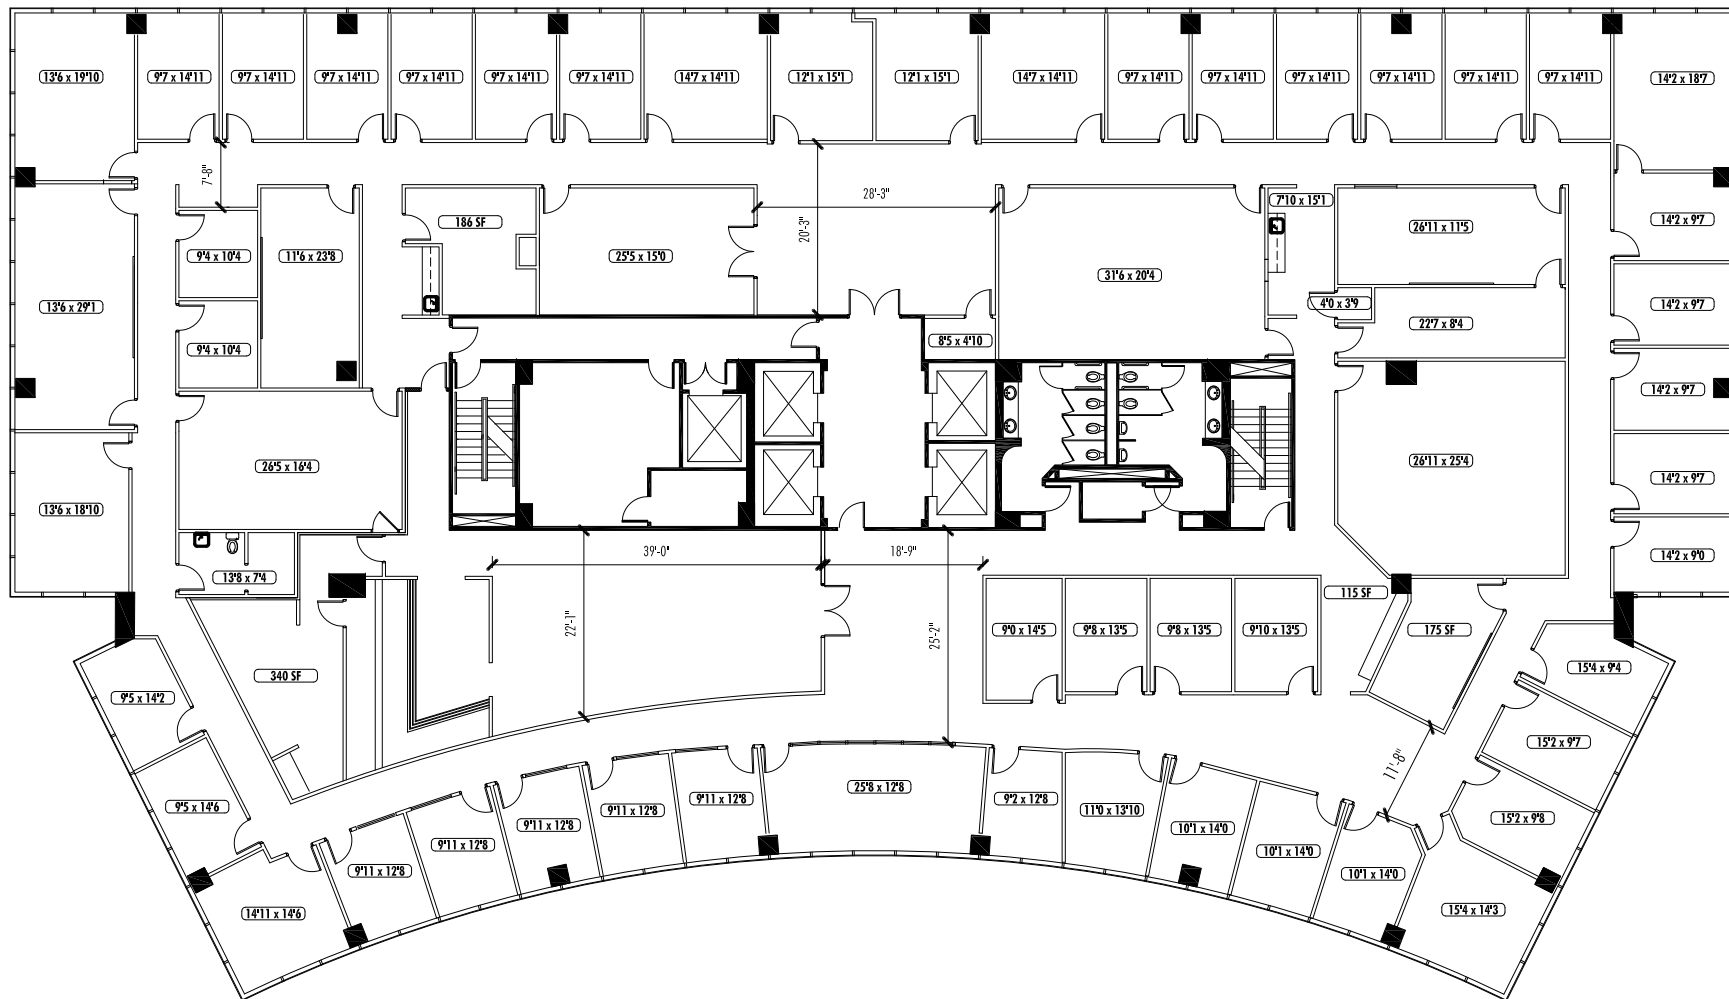

True North

CBRE

Brad Janak 404.923.1213
 Sabrina Altenbach 404.504.7885
 Eric Ross 404.923.1303

Two Parkway Center • Suite 400 • 20,567 RSF

Available Suite

True North

CBRE

Brad Janak 404.923.1213
 Sabrina Altenbach 404.504.7885
 Eric Ross 404.923.1303

Two Parkway Center • Suite 500 • 20,567 RSF

Available Suite

True North

CBRE

Brad Janak 404.923.1213
 Sabrina Altenbach 404.504.7885
 Eric Ross 404.923.1303

Two Parkway Center • Suite 600 • 20,567 RSF

Available Suite