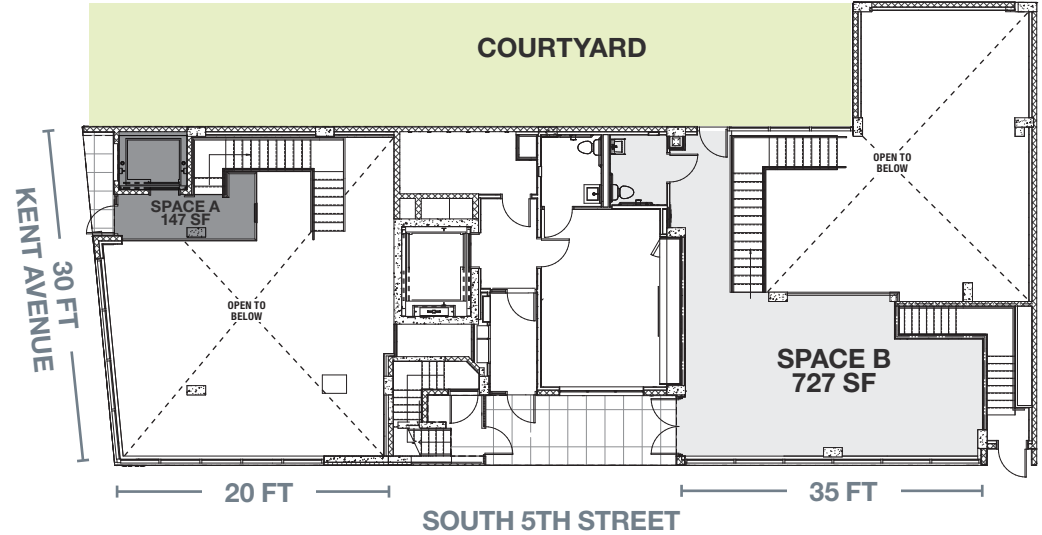

Space B

Ground Floor 727 SF

Lower Level 635 SF

CEILING HEIGHT

Ground Floor 11 FT

Lower Level 20 FT

FRONTAGE

Space A

COMMENTS

New Construction retail, gallery or restaurant ready spaces with grease traps, vents and ADA Bathrooms in place at the entrance of Domino Park

Across from the Two Tree's Domino Sugar Factory development, which will consist of over 2,300 apartments and 500,000 SF of commercial space

Space A has a dedicated elevator installed

Space B has courtyard seating and rooftop available

Spaces A and B can be leased together

GROUND FLOOR

LOWER LEVEL

AREA RETAIL

EAST RIVER

GRAND FERRY PARK