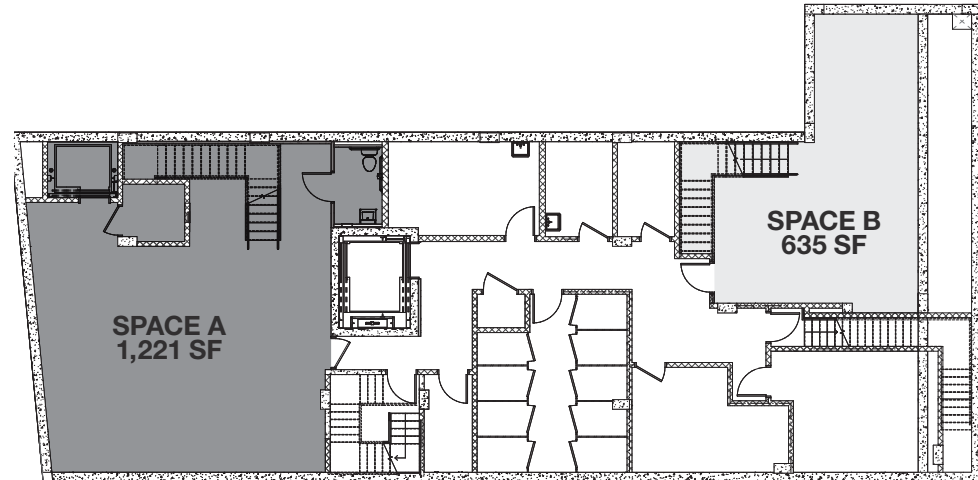

Space B

Ground Floor 727 SF

Lower Level 635 SF

CEILING HEIGHT

Ground Floor 11 FT

Lower Level 20 FT

FRONTAGE

Space A

COMMENTS

New Construction retail, gallery or restaurant ready spaces with grease traps, vents and ADA Bathrooms in place at the entrance of Domino Park

Across from the Two Tree's Domino Sugar Factory development, which will consist of over 2,300 apartments and 500,000 SF of commercial space

Space A has a dedicated elevator installed

Space B has courtyard seating and rooftop available

Spaces A and B can be leased together

GROUND FLOOR

LOWER LEVEL

AREA RETAIL

EAST RIVER

GRAND FERRY PARK

DOMINO PARK

DOMINO SUGAR DEVELOPMENT
500,000 SF OF OFFICE SPACE
2,000 RESIDENTIAL UNITS
6 ACRES OF PUBLIC PARK SPACE
1/4 MILE WATERFRONT EXPOSURE

GRAND FERRY FERRY

SPROUT HOME

INTERNATIONAL PAPER MUSEUM

WILLIAMSBURG PLAYGROUND