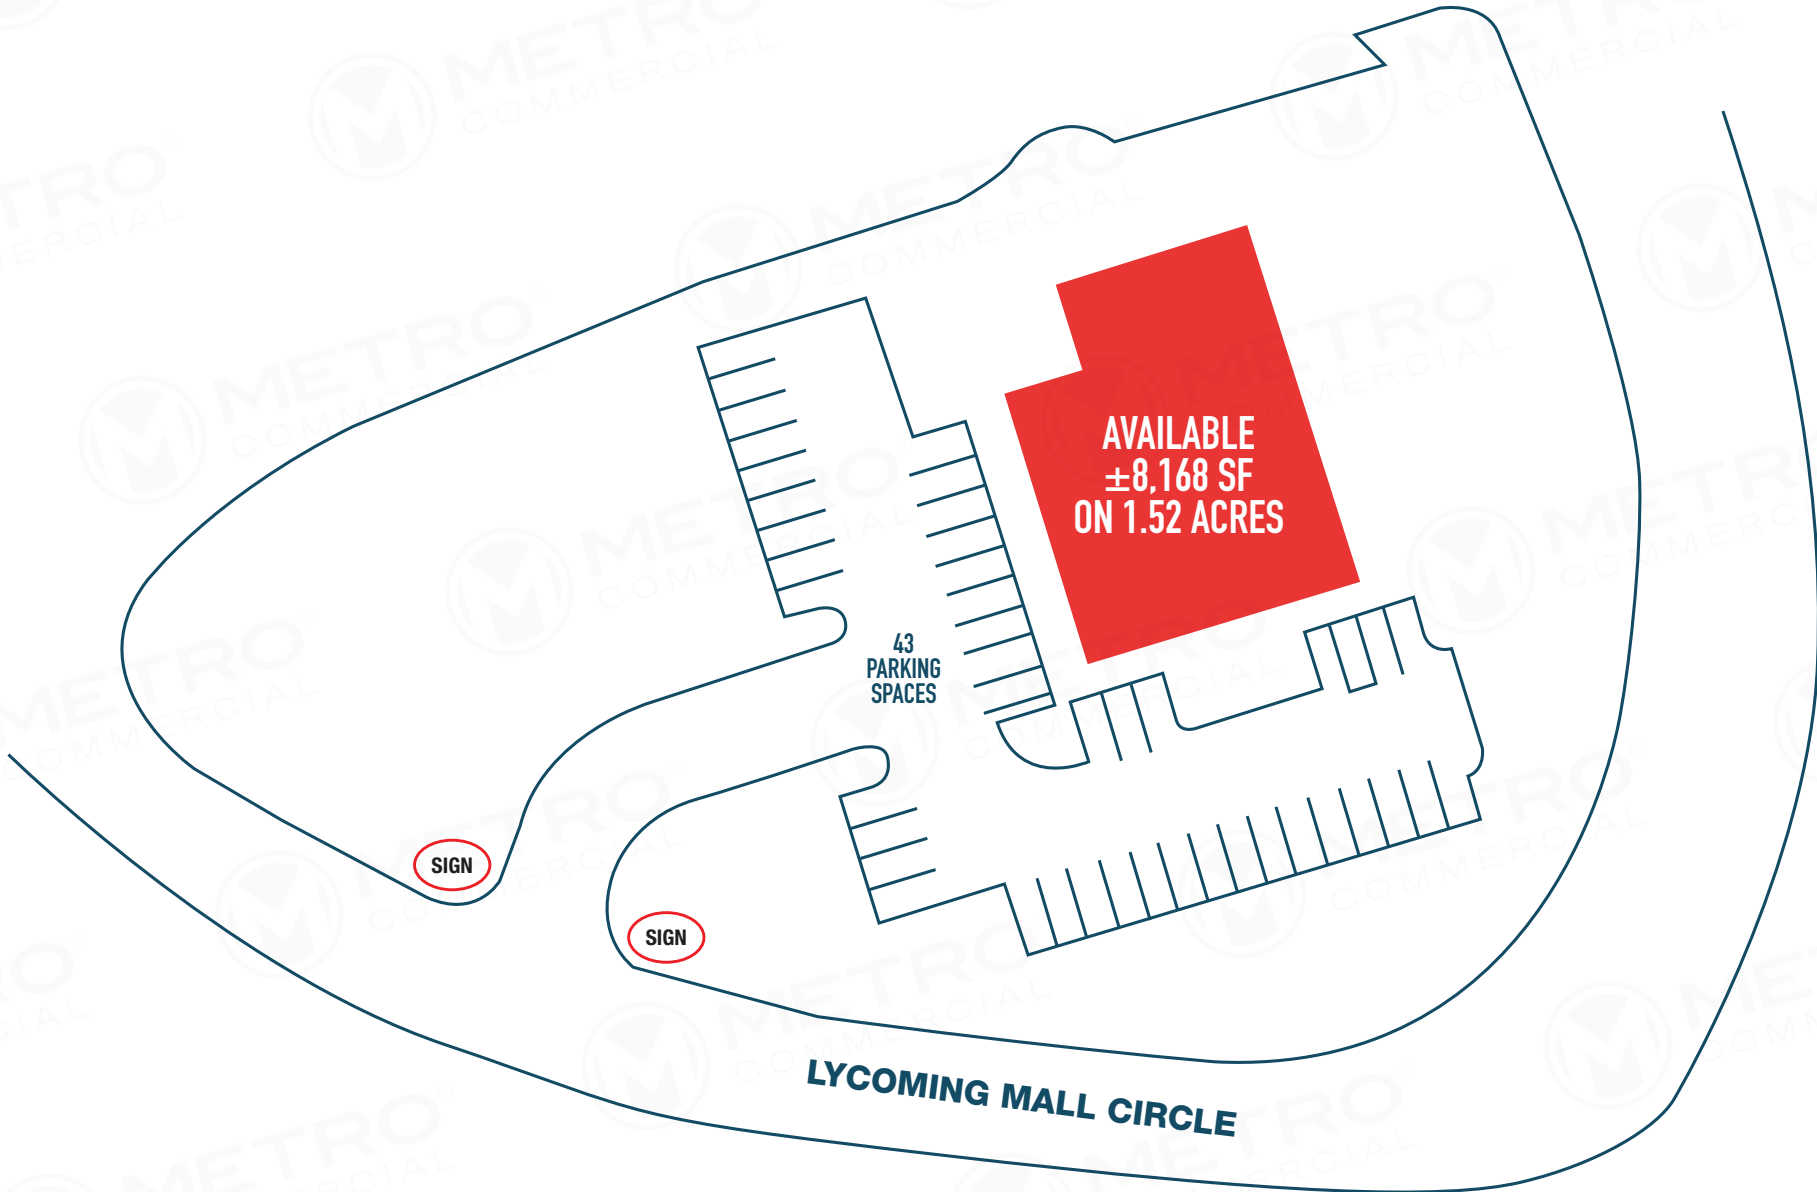

property highlights.

- 43 parking spaces
- Adjacent to the Lycoming Mall
- Excellent visibility from Lycoming Mall Circle
- Located in the heart of the Muncy Township Trade Area
- Area Retailers include: Target, Sam's Club, Petco, Michaels, Ulta, AC Moore, and Big Lots

SIGN

SIGN

43
PARKING
SPACES

AVAILABLE
±8,168 SF
ON 1.52 ACRES

LYCOMING MALL CIRCLE

The information and images contained herein are from sources deemed reliable. However, Metro Commercial Real Estate, Inc. makes no representation whatsoever as to their accuracy or authenticity. Images shown may be modified for illustrative purposes. Images may be out-of-date and not current. 5.31.19