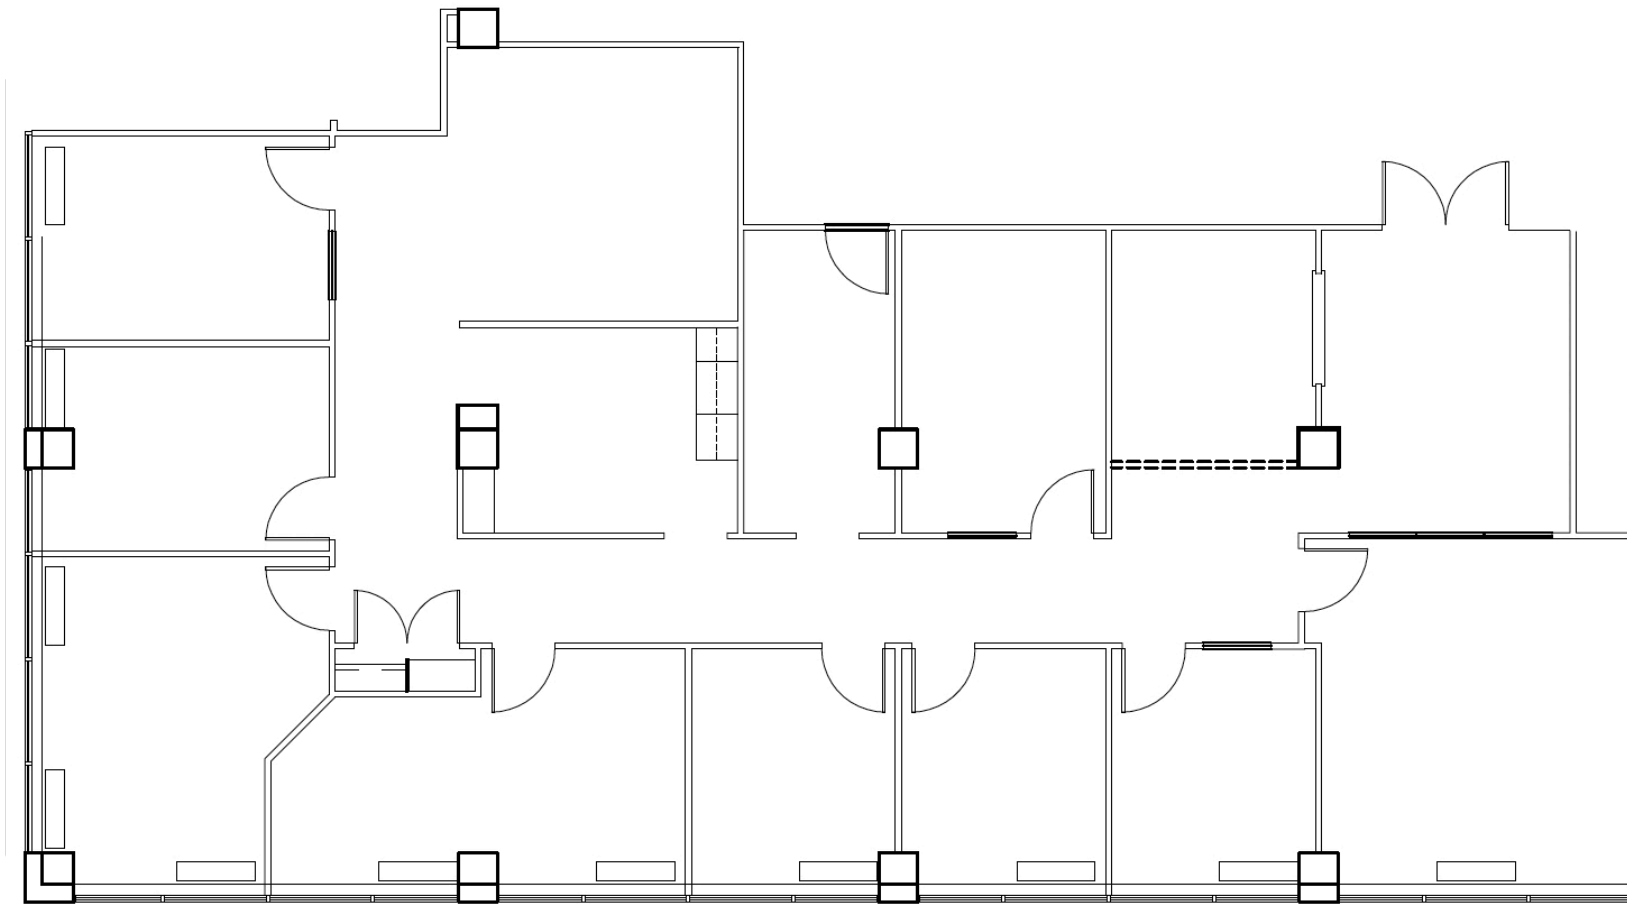

# 6862 ELM STREET: Suite 650 – 3,162 RSF

---

6862 ELM STREET  
MCLEAN, VA, 22101

703.448.9400

MARTIN GRIFFIN | MARTIN@MEANYOLIVER.COM  
SHARON OLIVER | SHARON@MEANYOLIVER.COM