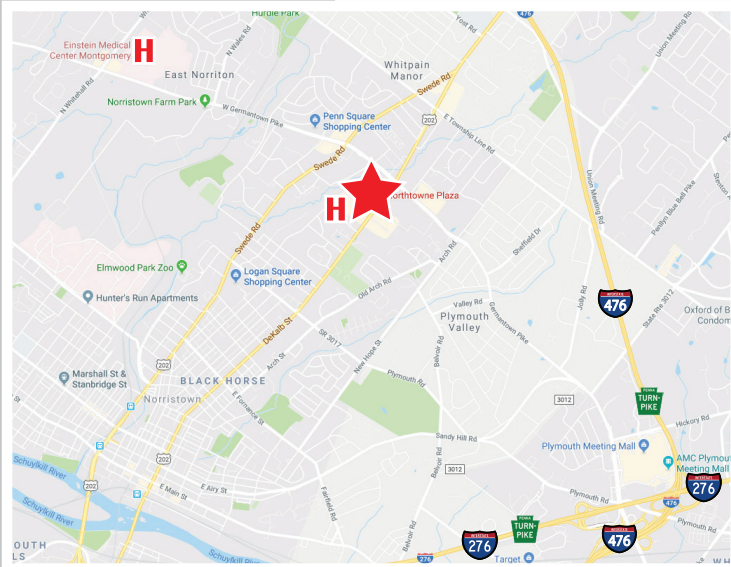

# AVAILABLE FOR LEASE

Germantown & DeKalb Pike | East Norriton Twp | Montgomery County, PA

## 1,400 - 4,469 +/- SF of Inline Retail Space

19,000 +/- SF of Large End Cap Space 11,000 +/- SF of 2nd Floor Office Space

Northtowne Plaza is located within minutes of the Plymouth Meeting Interchange of the Pennsylvania Turnpike and the Blue Route (I-476), with connections to the Schuylkill Expressway (I-76). At a primary commercial thoroughfare with two major artery frontages and signalized access, the Northtowne Plaza Shopping Center is one of the busiest centers in the Norristown / East Norriton area and is a destination with a variety of goods and services.

-  Signage visible from 2 major roadways (DeKalb Pike (Rt. 202) & Germantown Pike).
-  High traffic counts
-  Signalized access with dedicated turn lanes.
-  Public transportation access
-  Ample parking

**DEKALB PLAZA**

- BIG LOTS
- Applebees
- CRACK FITNESS
- CRICK FISH

**NORTHTOWNE PLAZA**

- STAPLES
- TJ-MAXX
- Starbucks
- HARBOR FREIGHT TOOLS
- ups
- DOLLAR TREE
- Dress Barn
- Bank of America
- WELLS FARGO
- TACO BELL