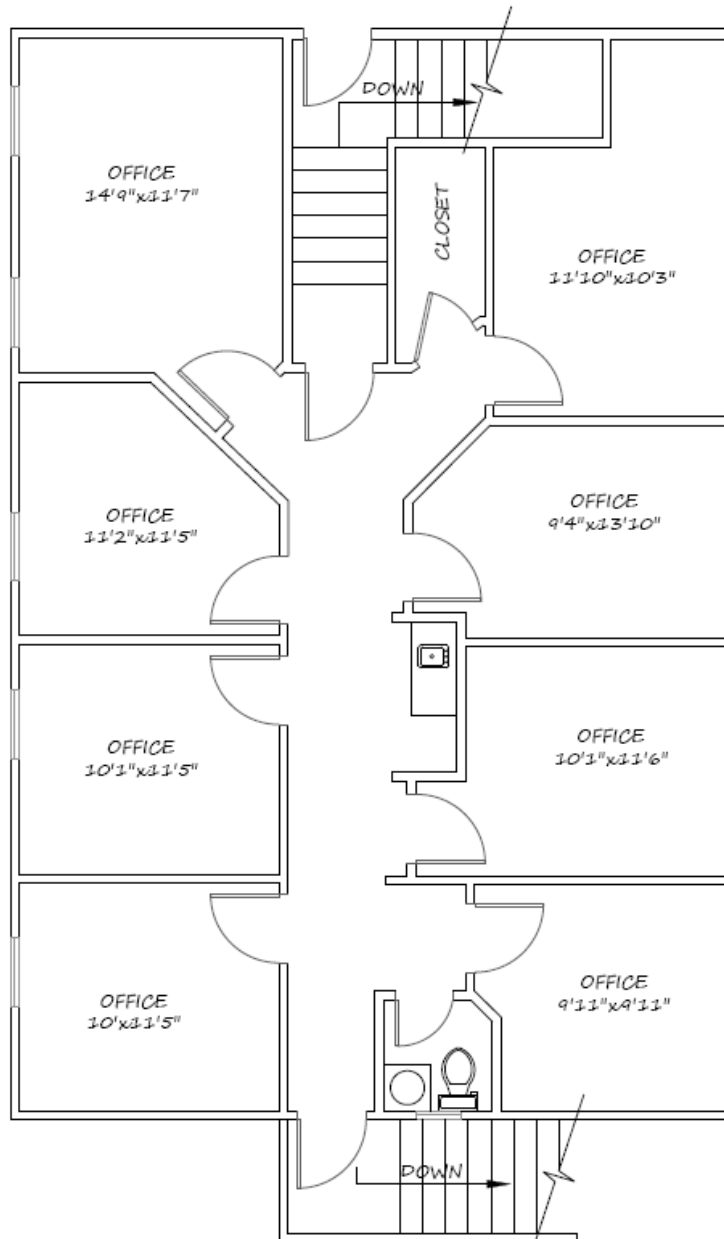

Jupiter Office Park - 303 - 313 S. Jupiter Road

Allen, Texas 75002

www.momentumreal.com

Available for Lease

±36,291 SF OFFICE/SHOWROOM

Building Features:

- Six, two-story garden office buildings ranging from 4,000 - 8,000 S.F.
- Executive Suites available from 100 - 1,000 S.F.
- Professionally managed
- Abundant window space
- Lush landscaping
- Well located just east of Central Expressway and Main Street in Allen
- 120 Concrete Parking Spaces

Allen, Texas 75002

SUITE 200 - 1,561 S.F.

Floor Plan

16610 Dallas Parkway, Suite 2300

Dallas, Texas 75248

Office 972.707.9150

leasing@momentumreal.com

Jupiter Office Park - 303 - 313 S. Jupiter Road