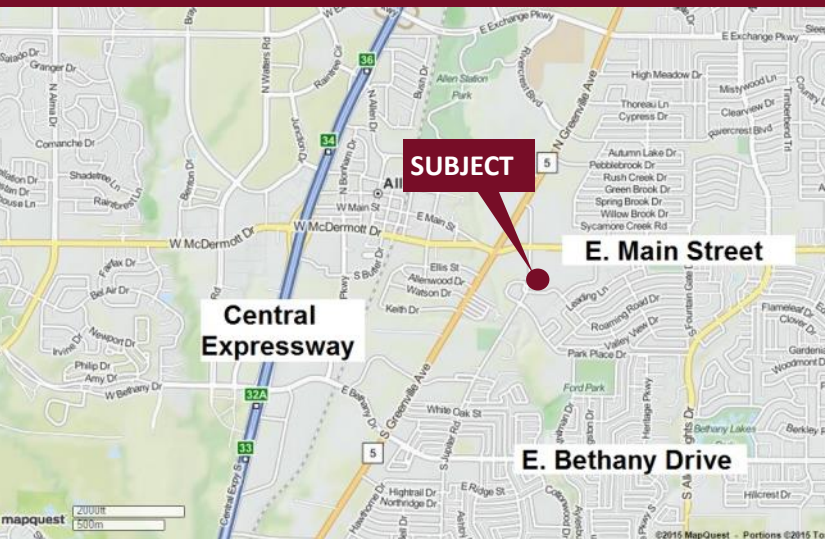

Jupiter Office Park - 303 - 313 S. Jupiter Road

Allen, Texas 75002

www.momentumreal.com

Available for Lease

±36,291 SF OFFICE/SHOWROOM

Building Features:

- Six, two-story garden office buildings ranging from 4,000 - 8,000 S.F.
- Executive Suites available from 100 - 1,000 S.F.
- Professionally managed
- Abundant window space
- Lush landscaping
- Well located just east of Central Expressway and Main Street in Allen
- 120 Concrete Parking Spaces