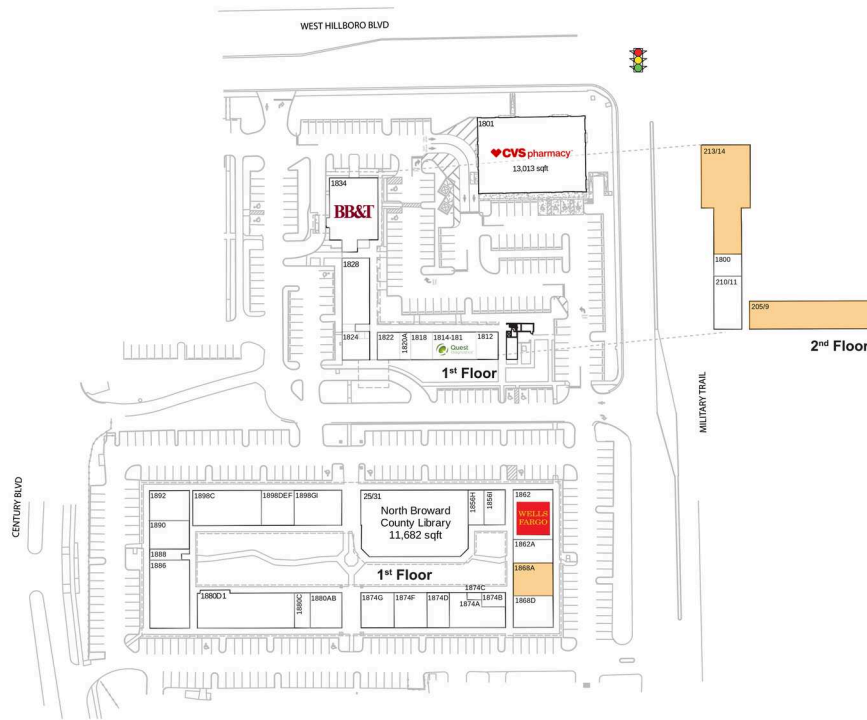

# Century Plaza Shopping Center

Miami-Fort Lauderdale-Pompano Beach, FL

26.3171, -80.129

1800-1898 West Hillsboro Boulevard | Deerfield Beach, FL 33442

Center Size: 91,283 SF

# Century Plaza Shopping Center

Miami-Fort Lauderdale-Pompano Beach, FL

26.3171, -80.129

1800-1898 West Hillsboro Boulevard | Deerfield Beach, FL 33442

## Available Space

205/9	5,209 SF
213/14	1,590 SF
1868A	2,071 SF