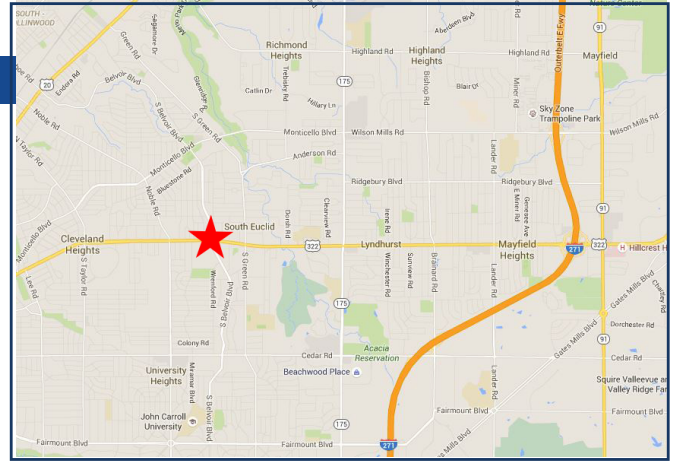

SOUTH EUCLID RETAIL

FOR LEASE

EMMCO REALTY GROUP

1415 SOUTH BELVOIR BLVD / SOUTH EUCLID, OH

PROPERTY INFORMATION

- Located on the corner of South Belvoir Blvd and Mayfield Rd
- Lighted intersection
- Prominent signage on Mayfield Rd
- 2,400 sq. ft. available
- Over 305,000 people within 5 miles
- Traffic count of over 23,000 VPD
- Prominent signage on Mayfield Rd
- Access off of both Mayfeild Rd and South Belvoir Blvd

SOUTH EUCLID RETAIL

FOR LEASE

1415 SOUTH BELVOIR BLVD / SOUTH EUCLID, OH

DEMOGRAPHICS

2015 Estimate	3 Miles	5 Miles	10 Miles
Population	16,001	124,858	305,560
Average Income	\$65,355	\$72,091	\$65,236
Total Households	6,861	54,341	135,544
Total Businesses	524	3,972	11,827
Total Employees	4,263	47,513	179,131