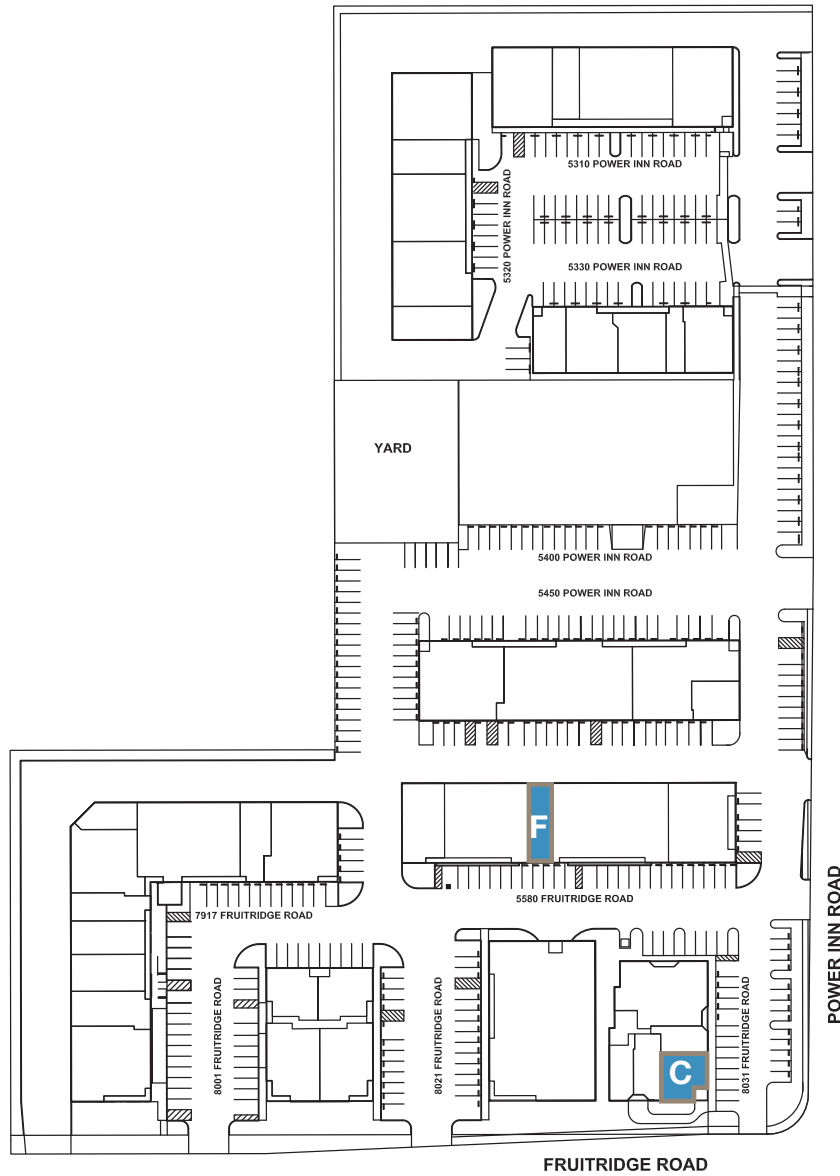

Power Inn Business Park Sacramento, CA

Available Units	Total SF	Office	Monthly Rent
8031 Fruitridge Road, Suite C	±1,250 SF	±1,250 SF	$1,315.00 NNN
5580 Power Inn Road, Suite F*	±1,945 SF	±880 SF	$1,560.00 NNN

JACKSON
PROPERTIES, INC.

For further information please contact us at (916) 381-8113 or jacksonprop.com

Broker participation is invited.

The information herein is provided from reliable sources; however, Jackson Properties, Inc. assumes no liability for accuracy. The individual broker or user should confirm the physical information for themselves. Prices subject to change without notice. Disclaimer for 3-5 lease rate.