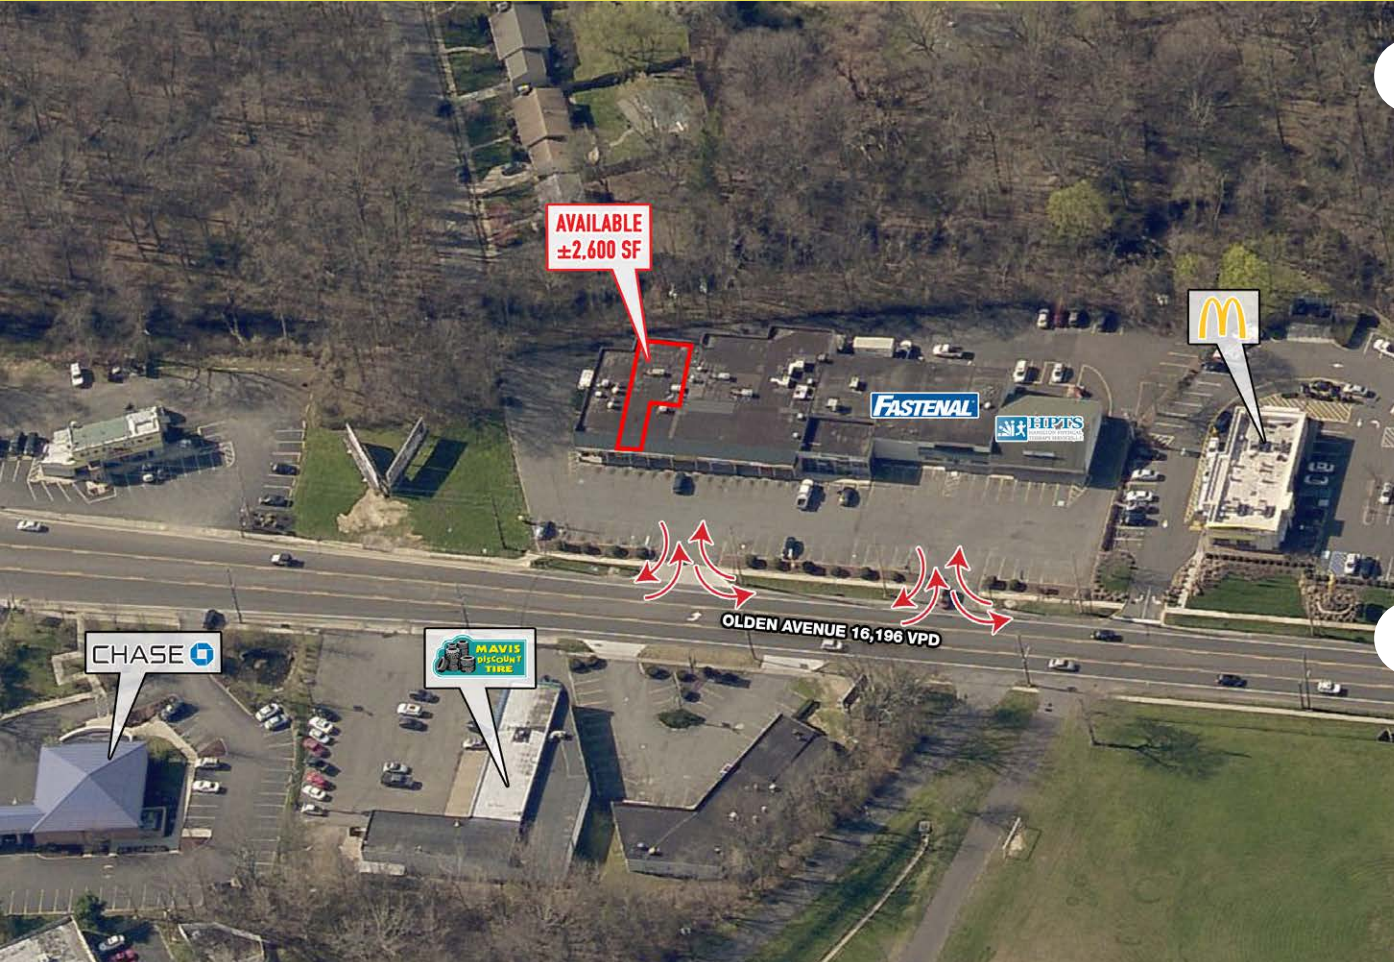

# OLDEN AVE SHOPPING CENTER 1867 NORTH OLDEN AVENUE

EWING, NJ

±2,600 SF AVAILABLE FOR LEASE

## property highlights.

- 16,196 VPD on Olden Avenue
- Located on strong retail corridor
- Pylon signage available
- Strong visibility & full access from Olden Avenue

**TENANT STORES:**

- 1 - HAMILTON PHYSICAL THERAPY
- 2 - FASTENAL
- 3 - P&P LIQUORS
- 4 - NJ NAILS
- 5 - FUWAH CHINESE RESTAURANT
- 6 - ONE STOP FINANCIAL SERVICES
- 7 - AVAILABLE  $\pm 2,600$  SF
- 8 - CHICKEN HOLIDAY

OLDEN AVE SHOPPING CENTER  
EWING, NJ