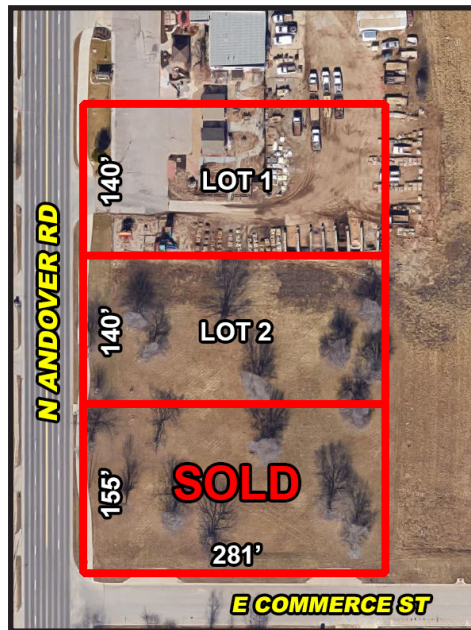

ANDOVER DEVELOPMENT LAND AVAILABLE FOR SALE

1108-1122 N Andover Rd. Andover, KS

LANDMARK
COMMERCIAL
REAL ESTATE

- **Location:** Andover Road and Commerce Street
- **Sale Rate:** \$4.00 - \$5.00 per sq. ft.
- **Zoning:** B-6 Business and I-1 Industrial
- **Lot Sizes:** Lot 1 - .9 acres (39,310 sq. ft.)
Lot 2 - .9 acres (39,313 sq. ft.)
Lot 3 - 1 acre (43,300 sq. ft.) **SOLD**
- **Area Neighbors:** Treescapes, Butler Community College, Sami Halaseh Institute and Salon, Sherwin Williams Plant, Vornado Air, TimBukTu, Collision Center Of Andover, Myers Automotive, Andover High School, Andover Middle School and many more.
- **Traffic Count:** 13,900 vehicles per day
- **Great opportunity to purchase a corner lot plus two others in growing Andover, and busy Andover road**