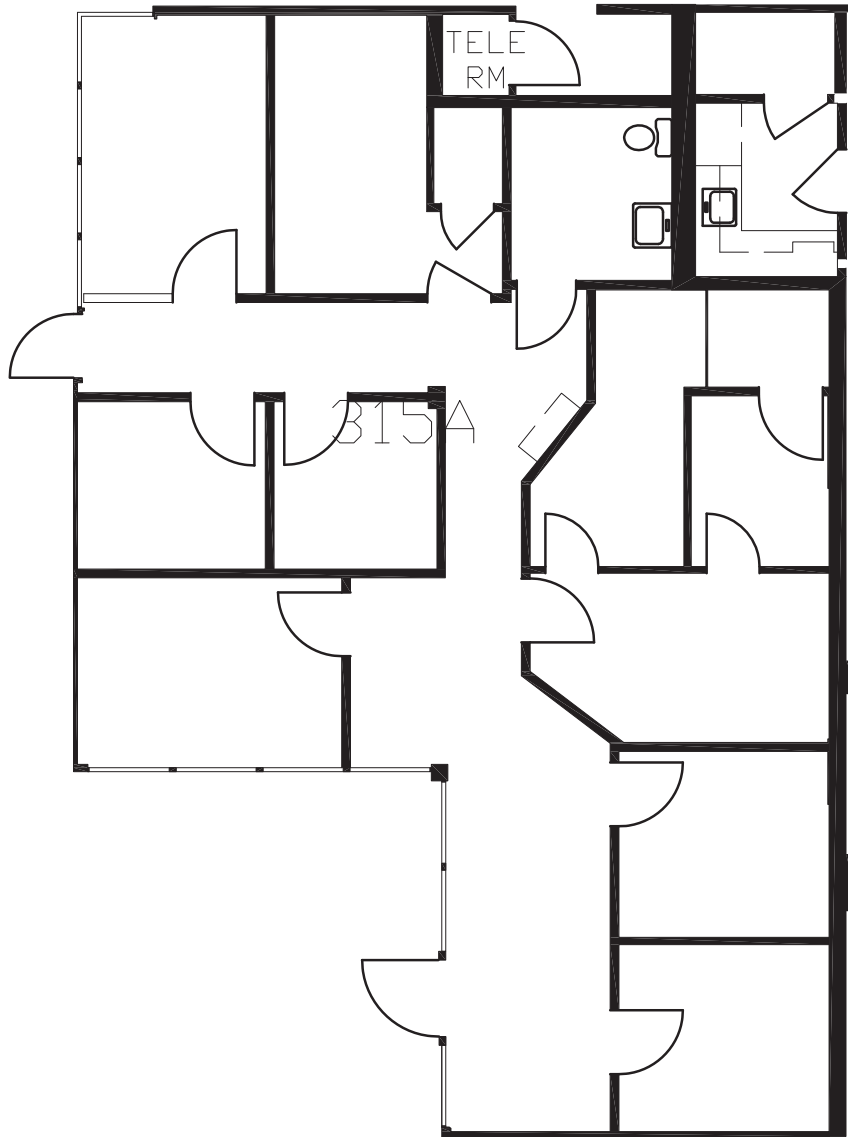

SUITE 315A: 1,664 RSF

Note: Not to Scale

For more information please contact:

JAY RUBIN, PRINCIPAL
818.223.4385
jrubin@lee-re.com
www.JayRubin-RE.com
License ID #01320005