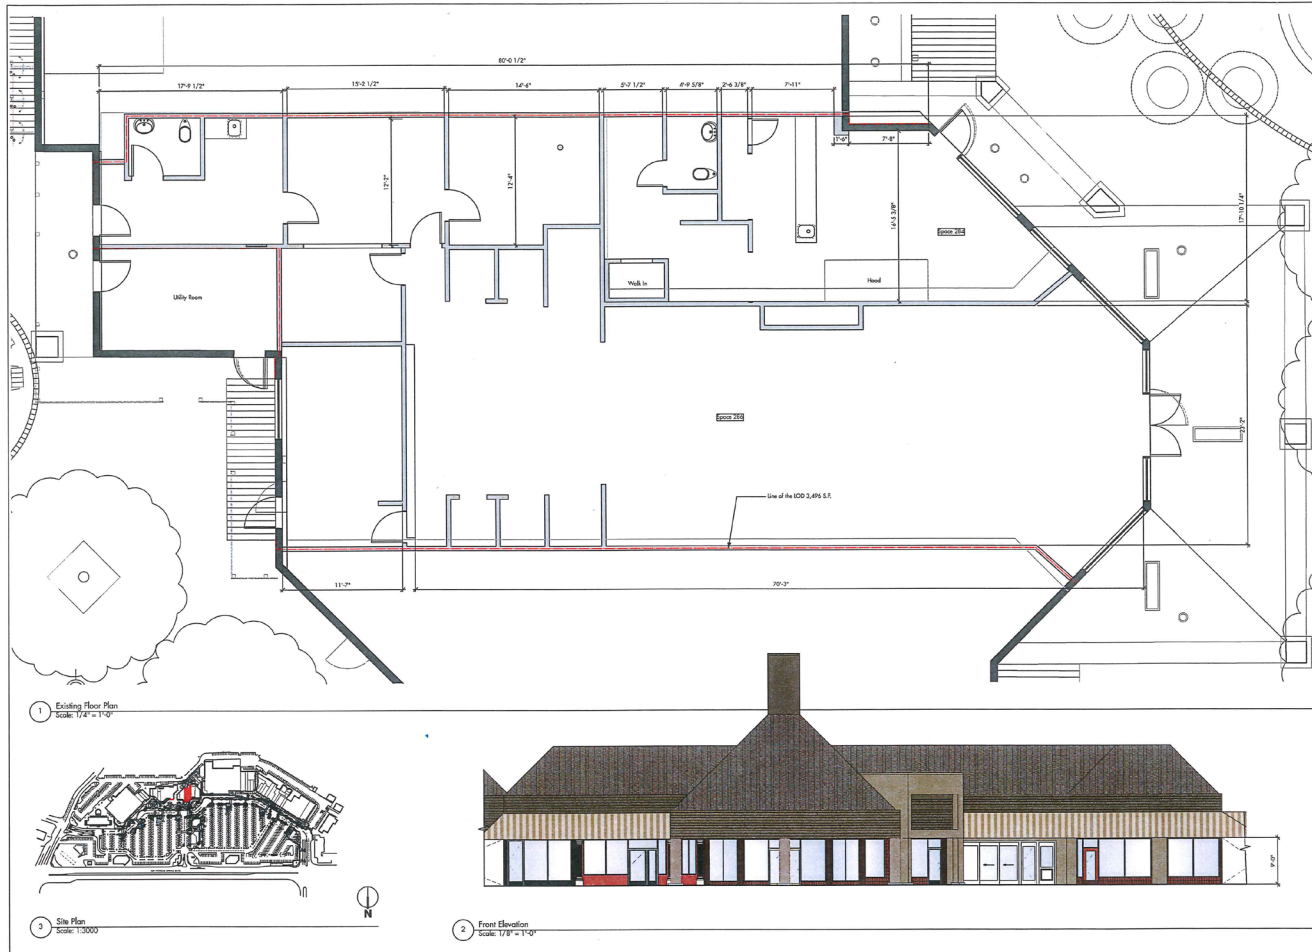

Floor Plan

KEEGAN & COPPIN COMPANY, INC.
ONCOR INTERNATIONAL
Commercial Real Estate Services

Vesa Becam, Partner
CA License #: 01459190

101 Larkspur Landing Circle, Suite 112 • Larkspur, CA 94939
(415) 461-1010, ext. 114 • Fax (415) 925-2310

vesa@keegancoppin.com