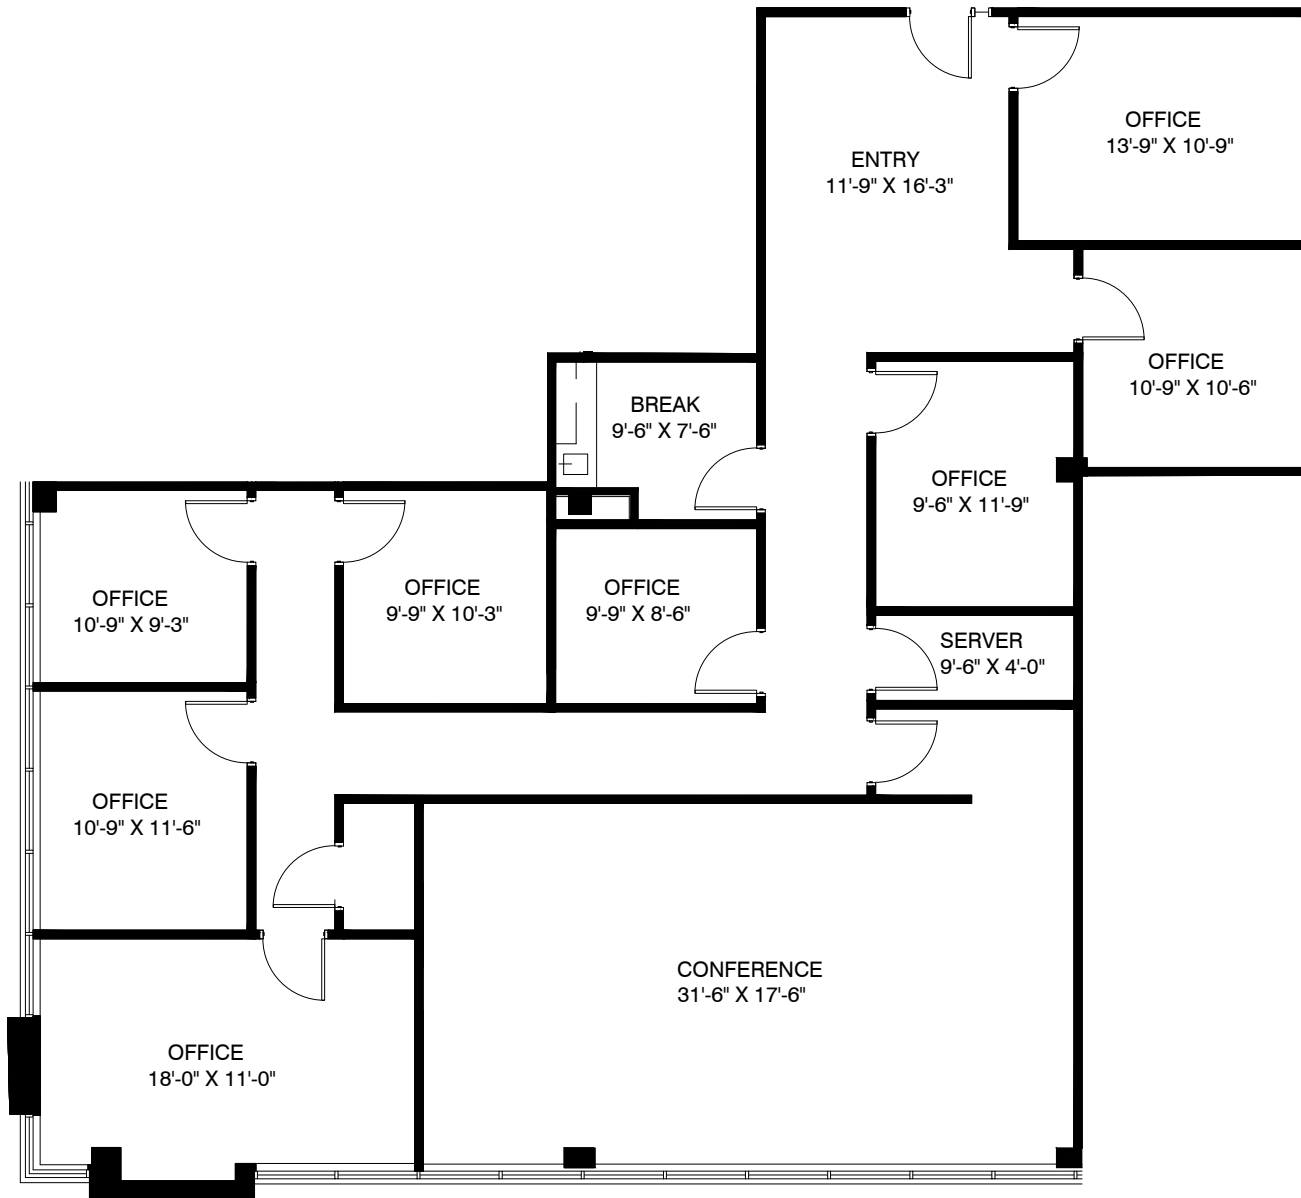

KEYPLAN - 1ST FLOOR

CROWN PLAZA

11498 Luna Rd
Farmer's Branch, TX 75234

Contact: Justin Smith
214-207-7173
jsmith@txreproperties.com

SUITE #103

2,725 RSF

PROJECT NO.: 368-00
ISSUE DATE: 05.12.17
DRAWN BY: MW