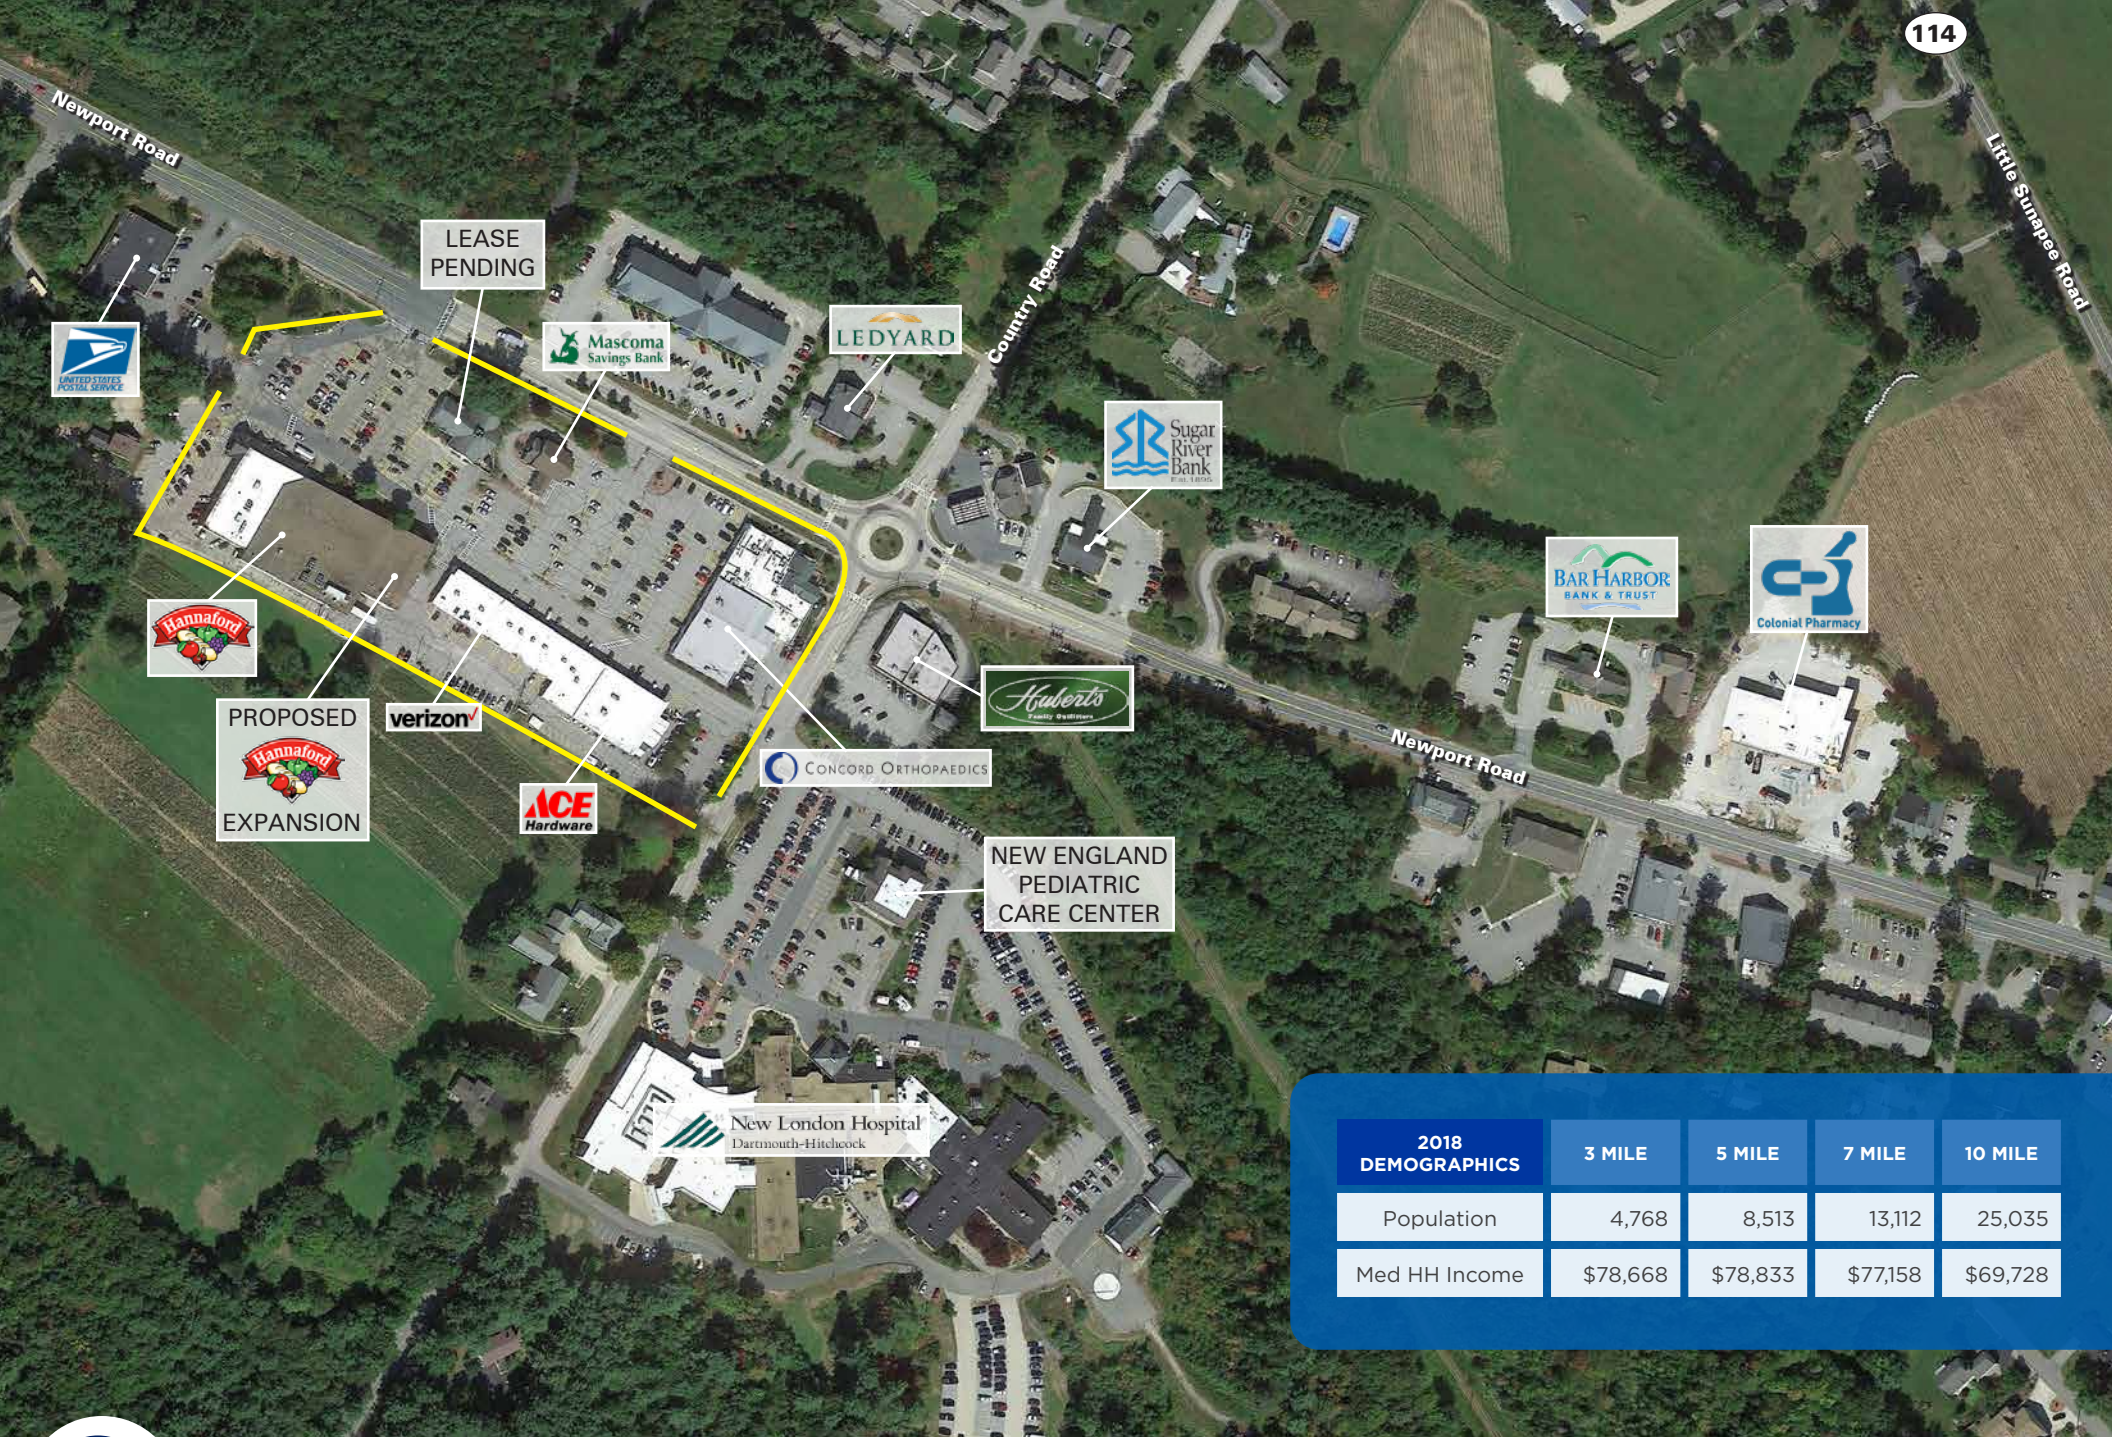

New London Shopping Center

Dominant Shopping Center in Trade Area

- Co-Tenants: Hannaford, NH Liquor & Wine Outlet, Ace Hardware, Concord Orthopaedics, and Verizon Wireless
- Up to 10,000 SF
- Adjacent to New London Hospital
- Within 1.5 miles of Colby Sawyer College (1,415 students)

2018 DEMOGRAPHICS	3 MILE	5 MILE	7 MILE	10 MILE
Population	4,768	8,513	13,112	25,035
Med HH Income	\$78,668	\$78,833	\$77,158	\$69,728

NEW LONDON, NH
New London Shopping Center

Adam Cirel
 617.239.3621
 acirel@atlanticretail.com