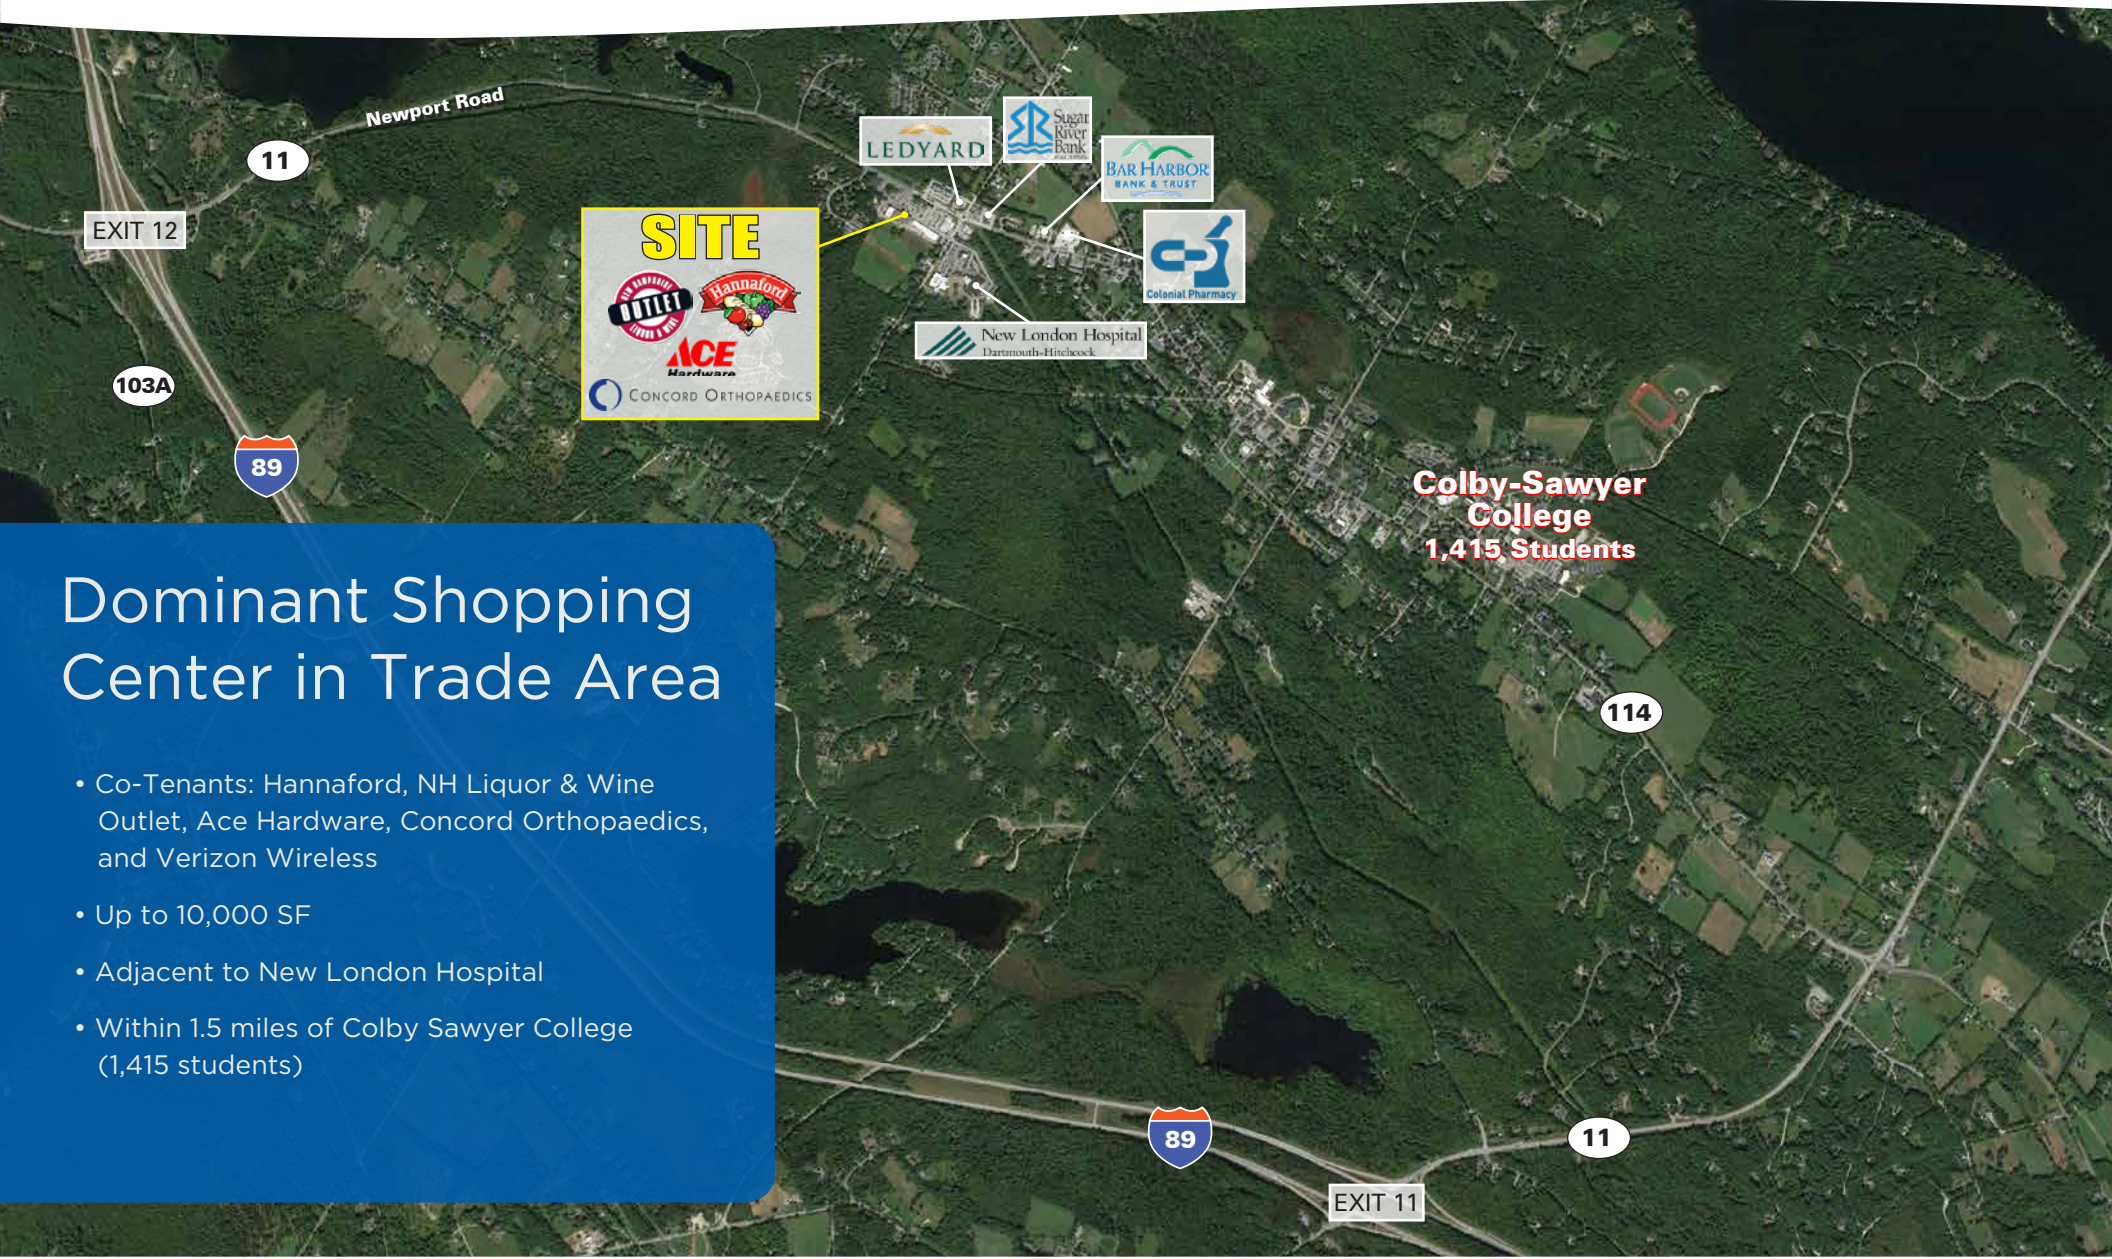

New London Shopping Center

Dominant Shopping Center in Trade Area

- Co-Tenants: Hannaford, NH Liquor & Wine Outlet, Ace Hardware, Concord Orthopaedics, and Verizon Wireless
- Up to 10,000 SF
- Adjacent to New London Hospital
- Within 1.5 miles of Colby Sawyer College (1,415 students)

2018 DEMOGRAPHICS	3 MILE	5 MILE	7 MILE	10 MILE
Population	4,768	8,513	13,112	25,035
Med HH Income	\$78,668	\$78,833	\$77,158	\$69,728

NEW LONDON, NH
New London Shopping Center

Adam Cirel
 617.239.3621
 acirel@atlanticretail.com