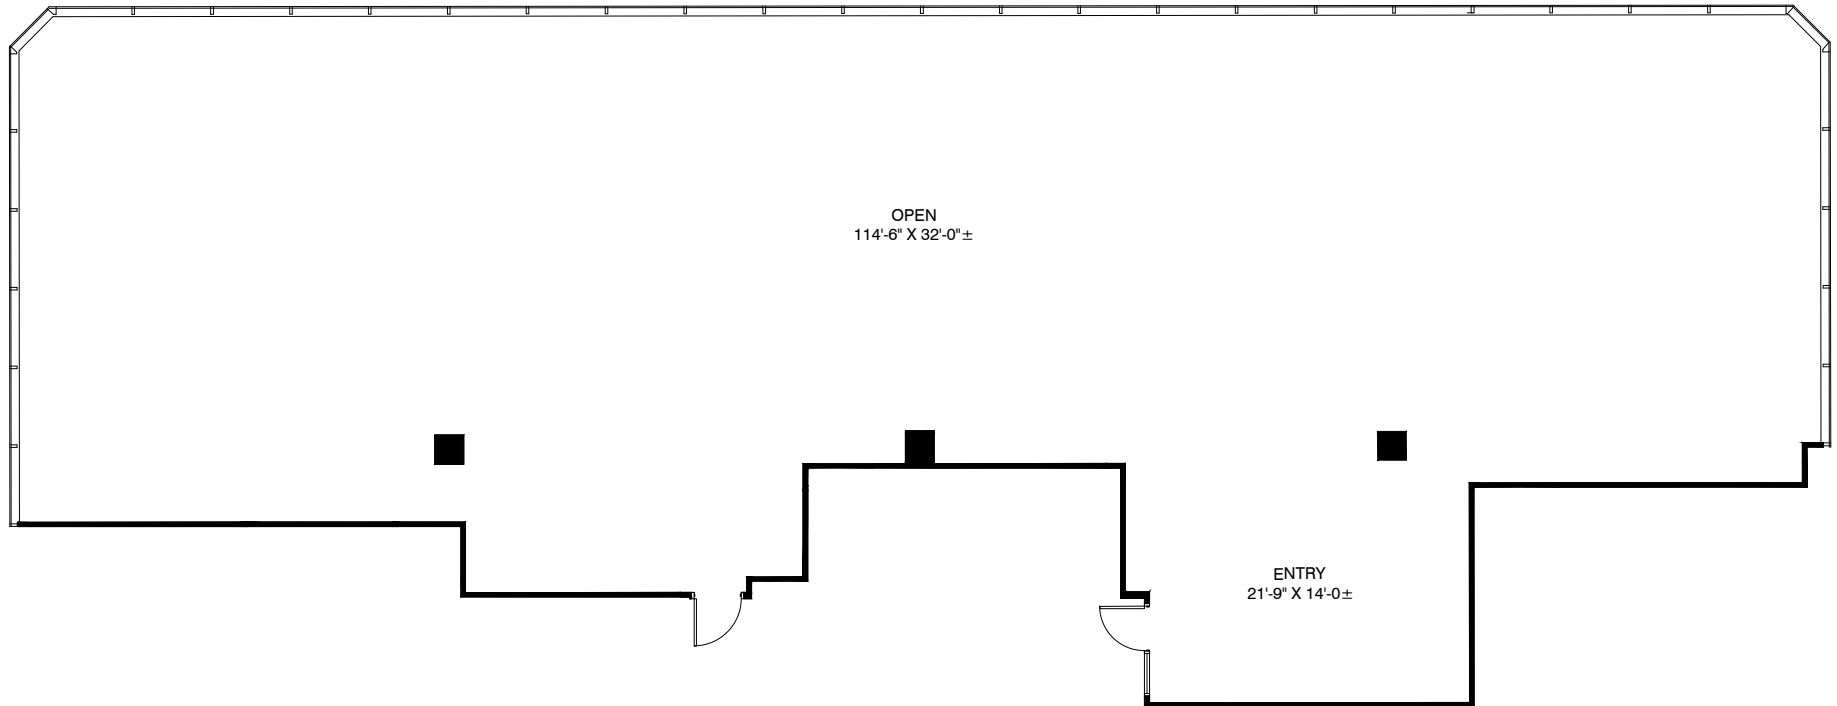

LEASING CONTACT:
KOLBY DICKERSON
kdickerson@txreproperties.com
214-534-1599
COLE MOREANO
cmoreano@txreproperties.com
214-995-1797

ARLINGTON TOWER

1600 E. PIONEER PKWY. ARLINGTON, TX 76011

SUITE #310

4,503 RSF

PROJECT NUMBER: 416-00
ISSUE DATE: 04.30.21