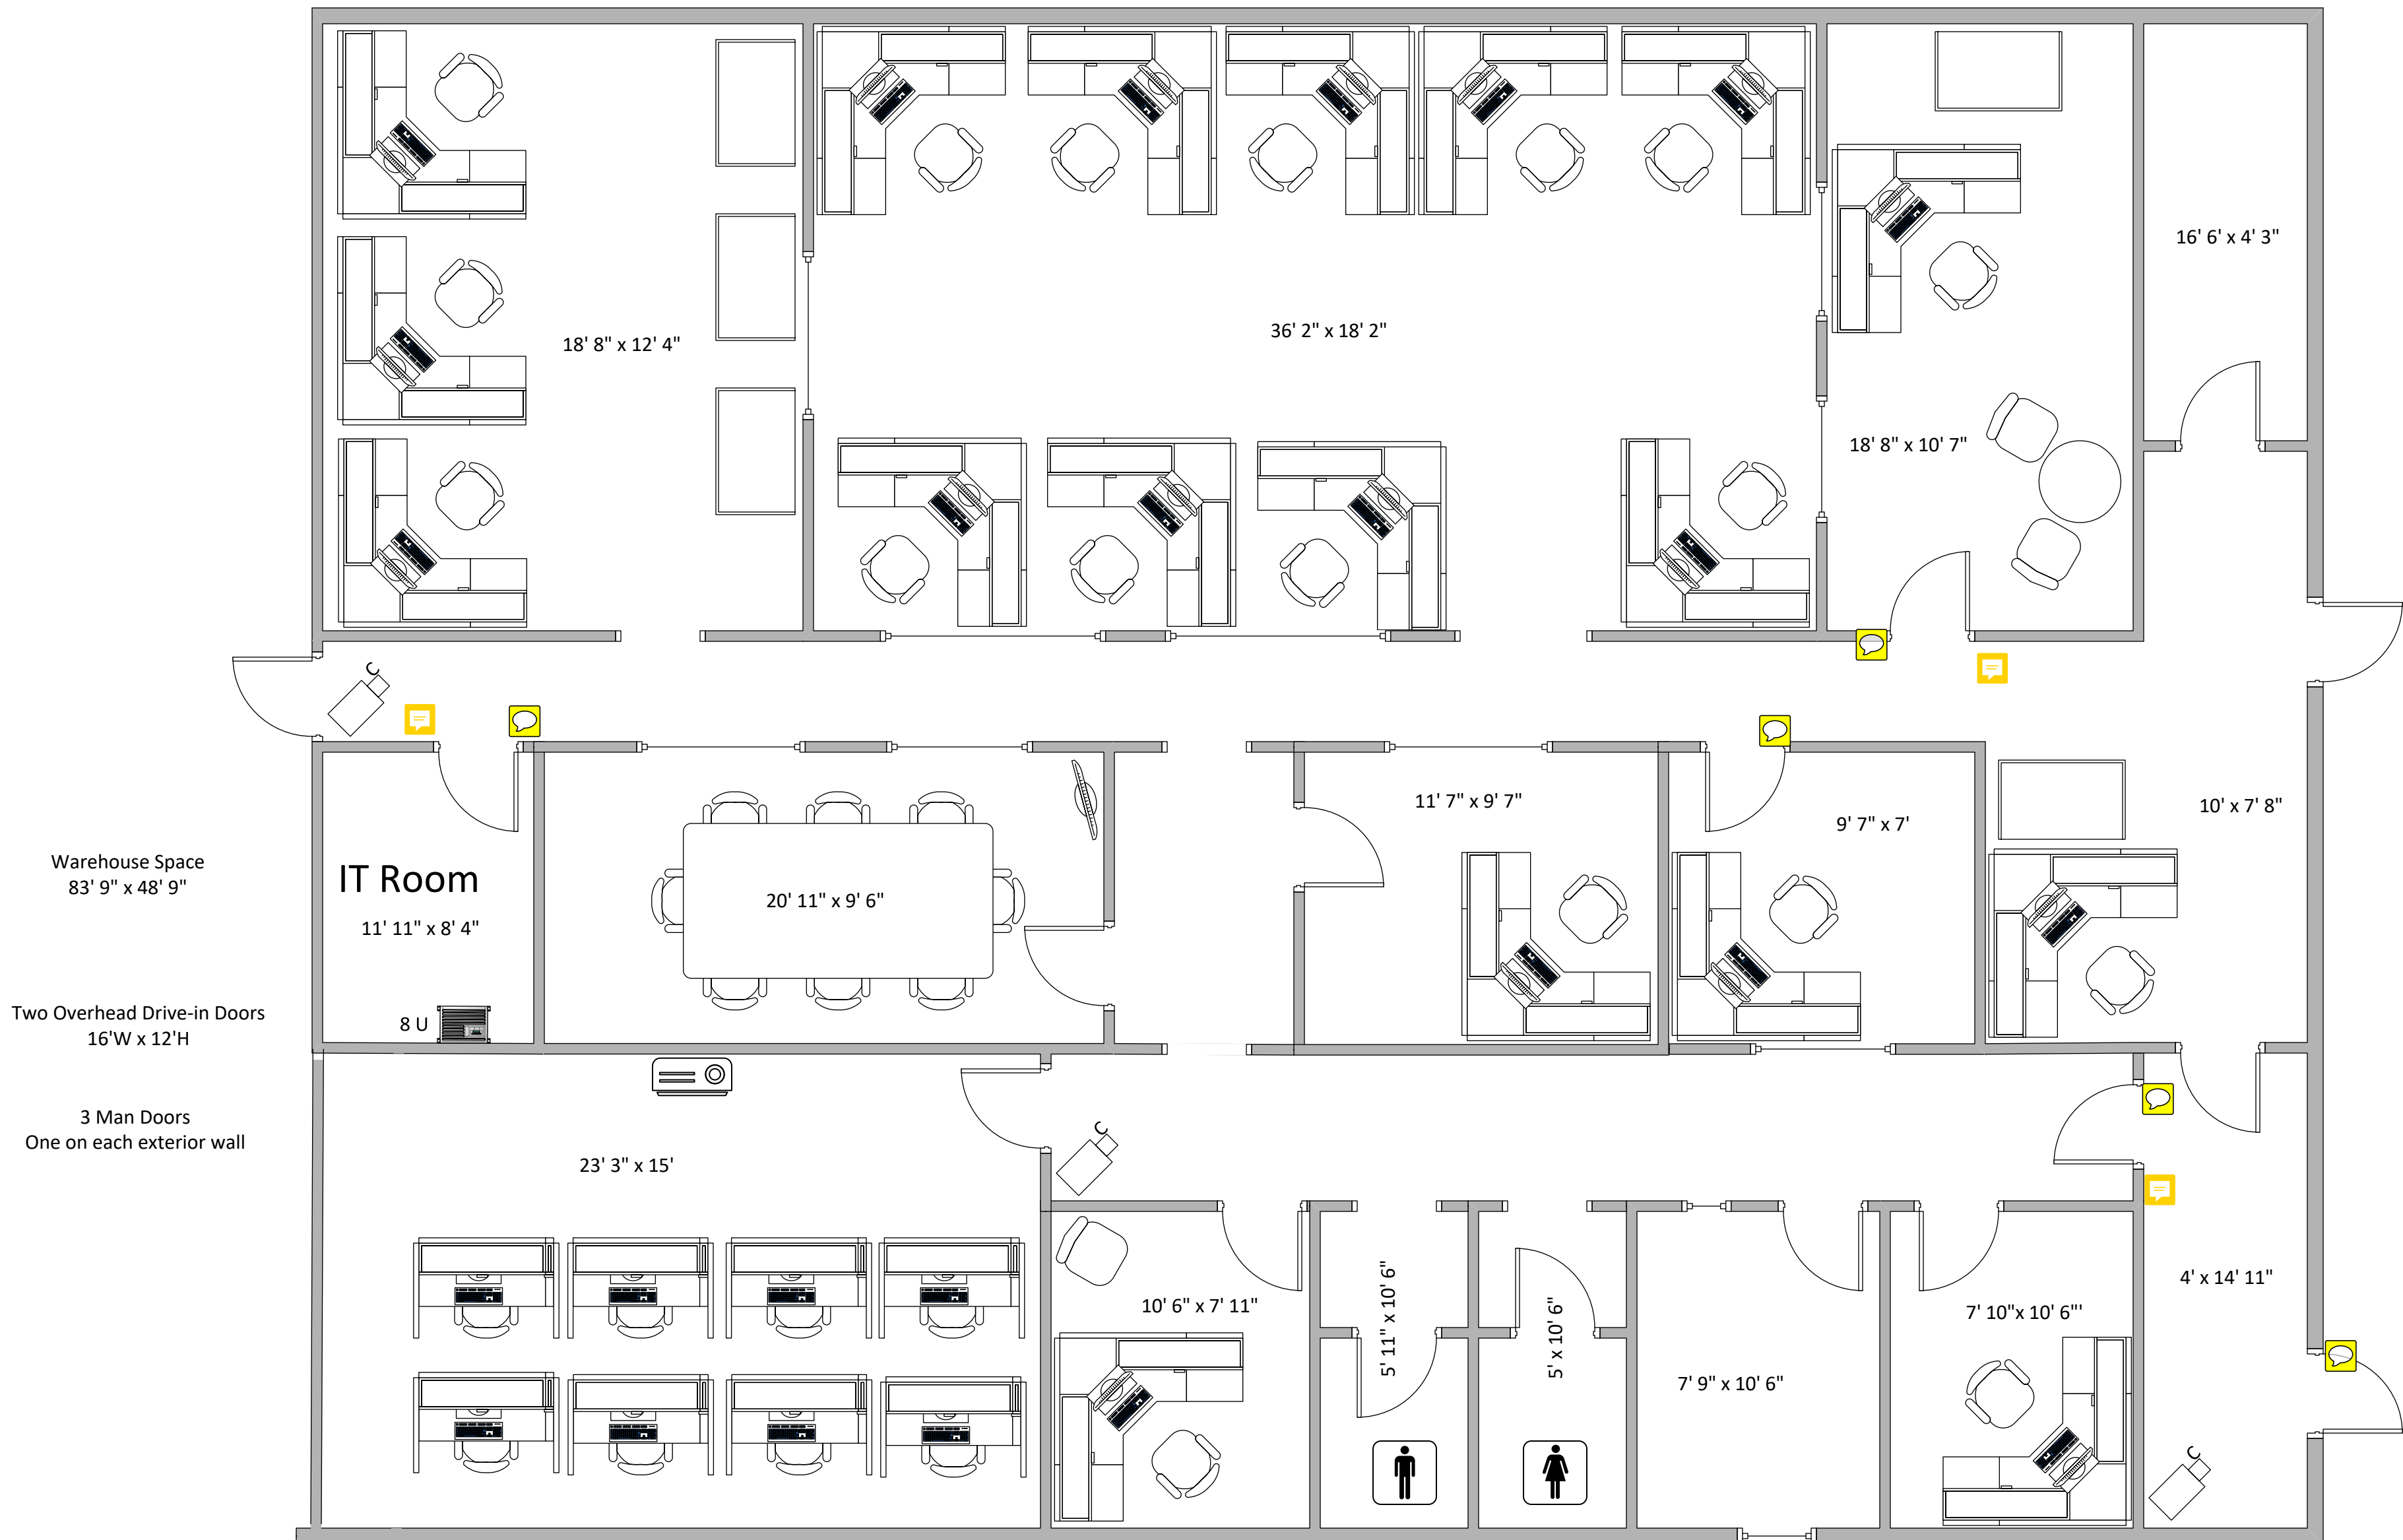

# TEVET Mosheim Front Office Detail

Outside Building Dimensions  
150' x 50'