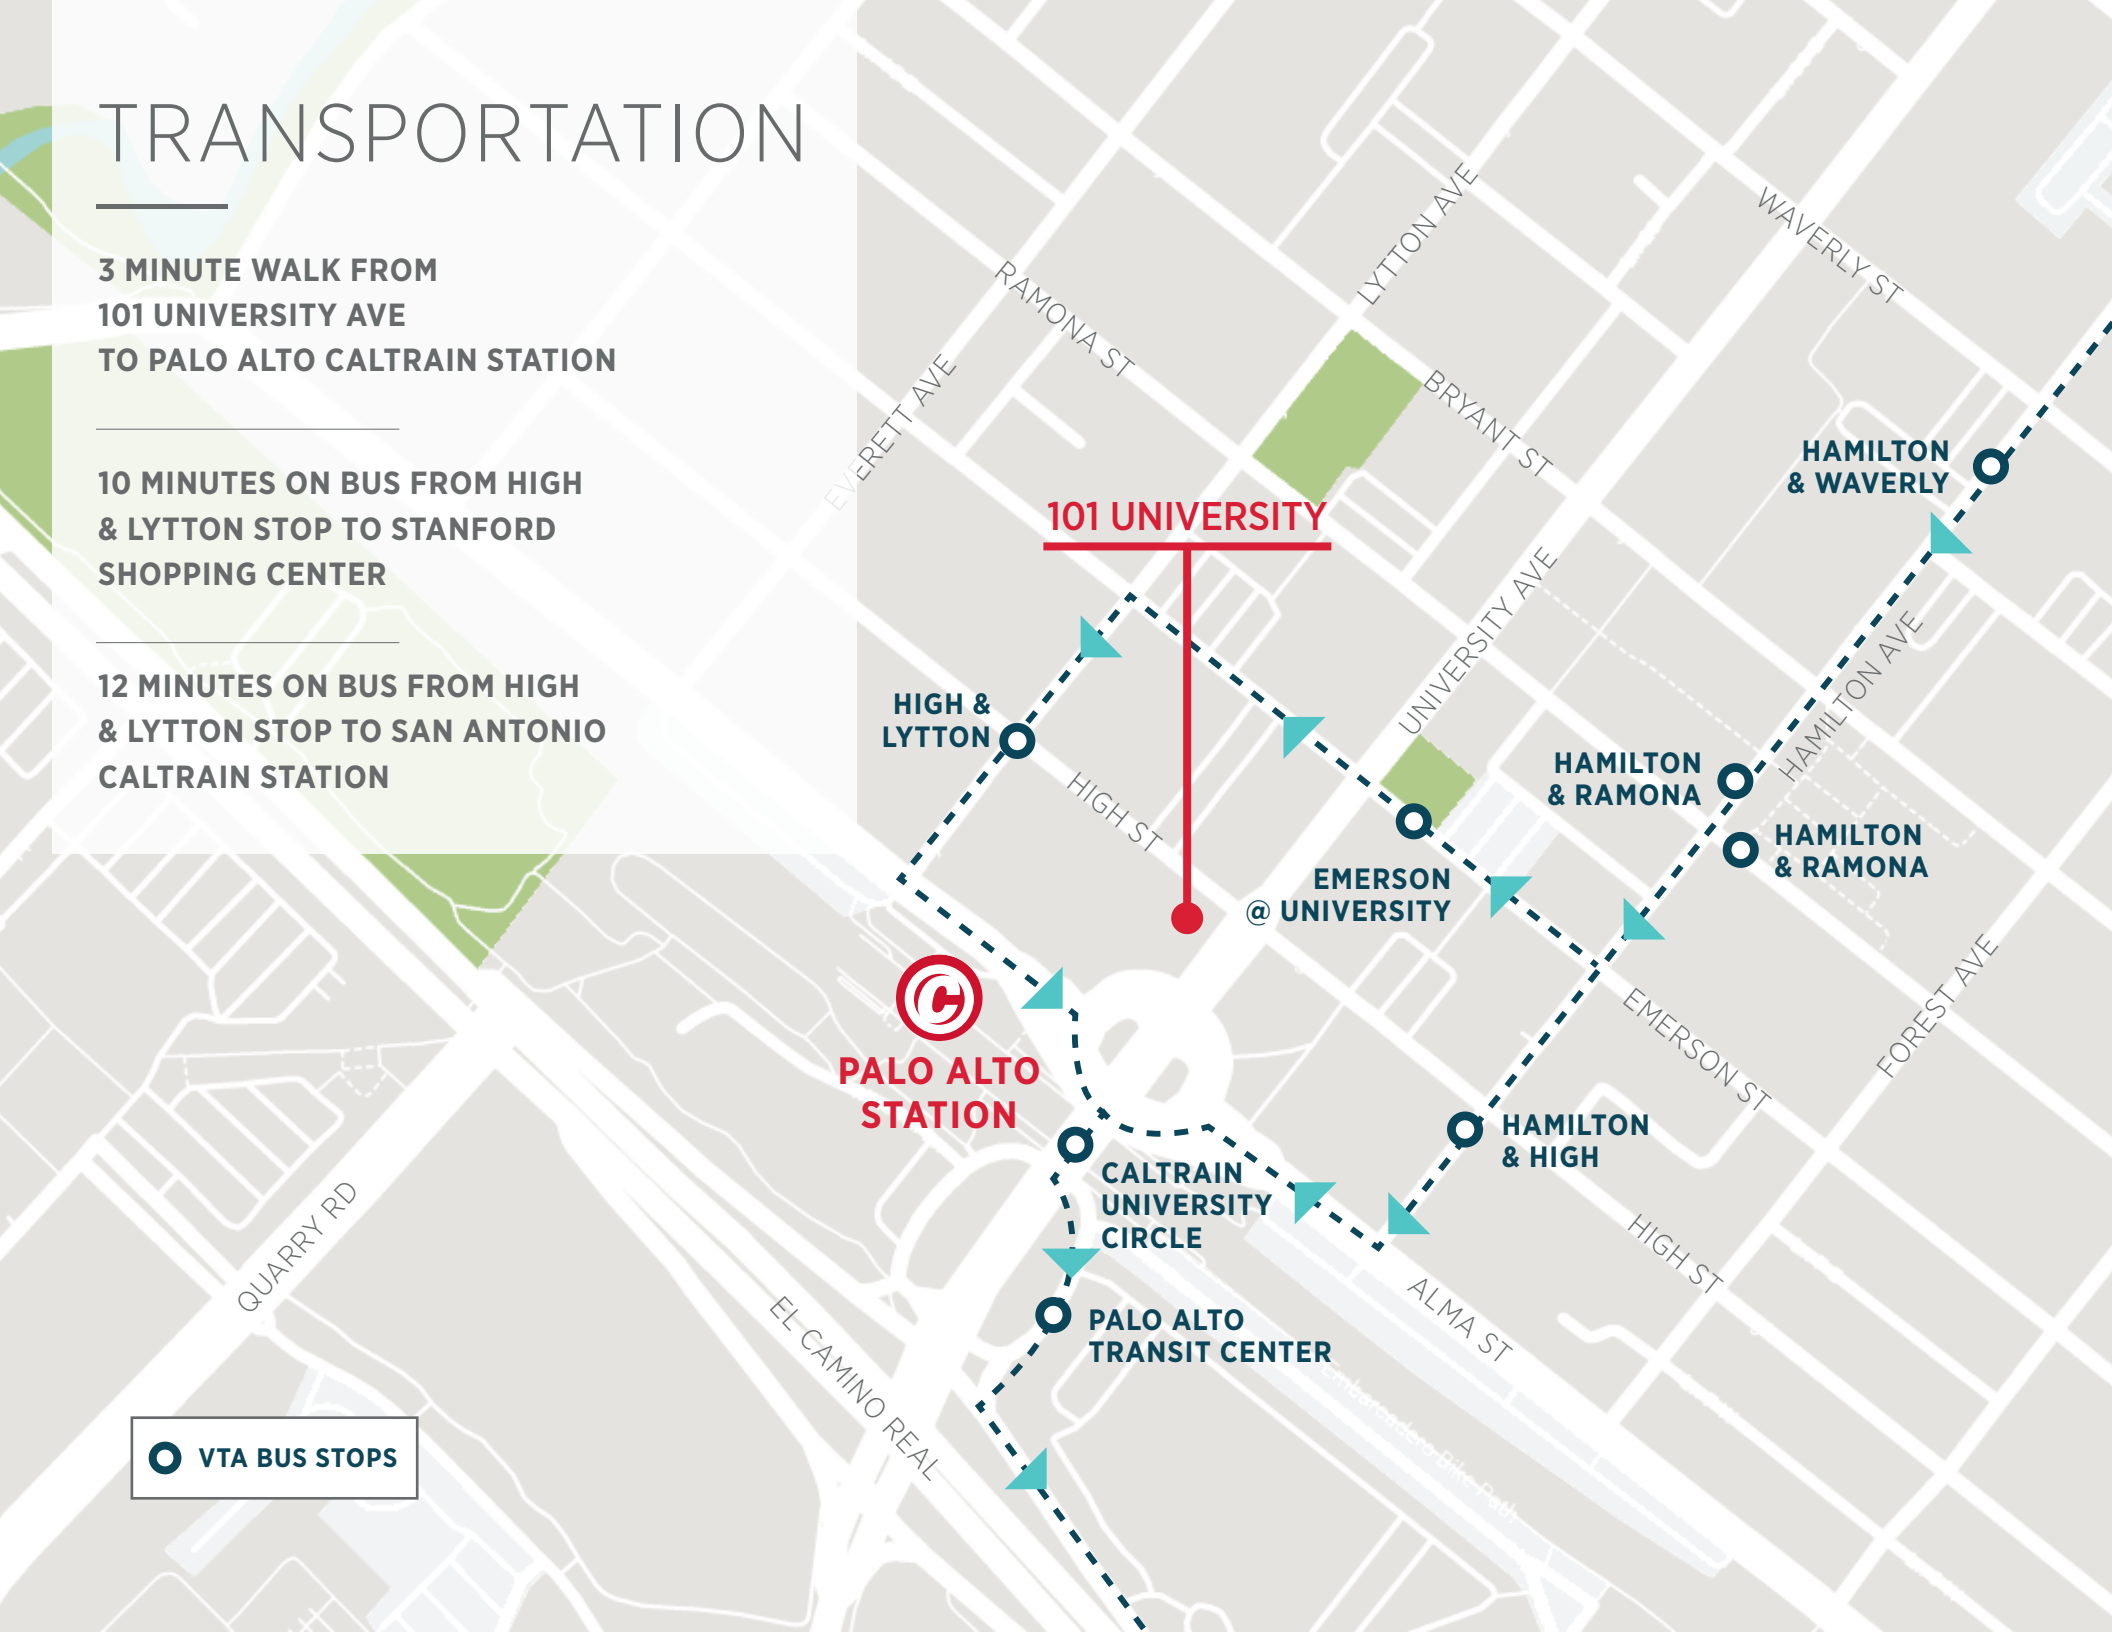

HIGHLIGHTS

- ±6,561 SF On the First Floor of 101 University Ave
- Prime Downtown Palo Alto Location
- Walking Distance to Downtown Restaurants & Stanford Shopping Center
- Adjacent to Palo Alto Caltrain Station
- 7 Minute Drive to Stanford University
- Direct Leases and Longer Terms Available per Landlord
 - Square Footages Have Been Re-calculated by the Landlord and will be Higher Under Direct Lease
- Immediate Occupancy
- Existing Furniture Available
- Private Underground Parking

3 TOWN & COUNTRY VILLAGE

Gott's Roadside	Kirk's Steak Burgers
Peet's Coffee	Howi'es Artisan Pizza
Trader Joe's	Kara's Cupcakes
Tin Pot Creamery	Asian Box
Sushi House	Jamba Juice

STANFORD UNIVERSITY

TRANSPORTATION

3 MINUTE WALK FROM
101 UNIVERSITY AVE
TO PALO ALTO CALTRAIN STATION

10 MINUTES ON BUS FROM HIGH
& LYTTON STOP TO STANFORD
SHOPPING CENTER

12 MINUTES ON BUS FROM HIGH
& LYTTON STOP TO SAN ANTONIO
CALTRAIN STATION

 VTA BUS STOPS

CALTRAIN MAP

**3 MINUTE WALK FROM
101 UNIVERSITY AVE
TO PALO ALTO CALTRAIN STATION**

**24 MINUTES ON THE BULLET TRAIN
FROM PALO ALTO STATION TO
DIRIDON STATION**

**47 MINUTES ON THE BULLET TRAIN
FROM PALO ALTO STATION TO SAN
FRANCISCO STATION**