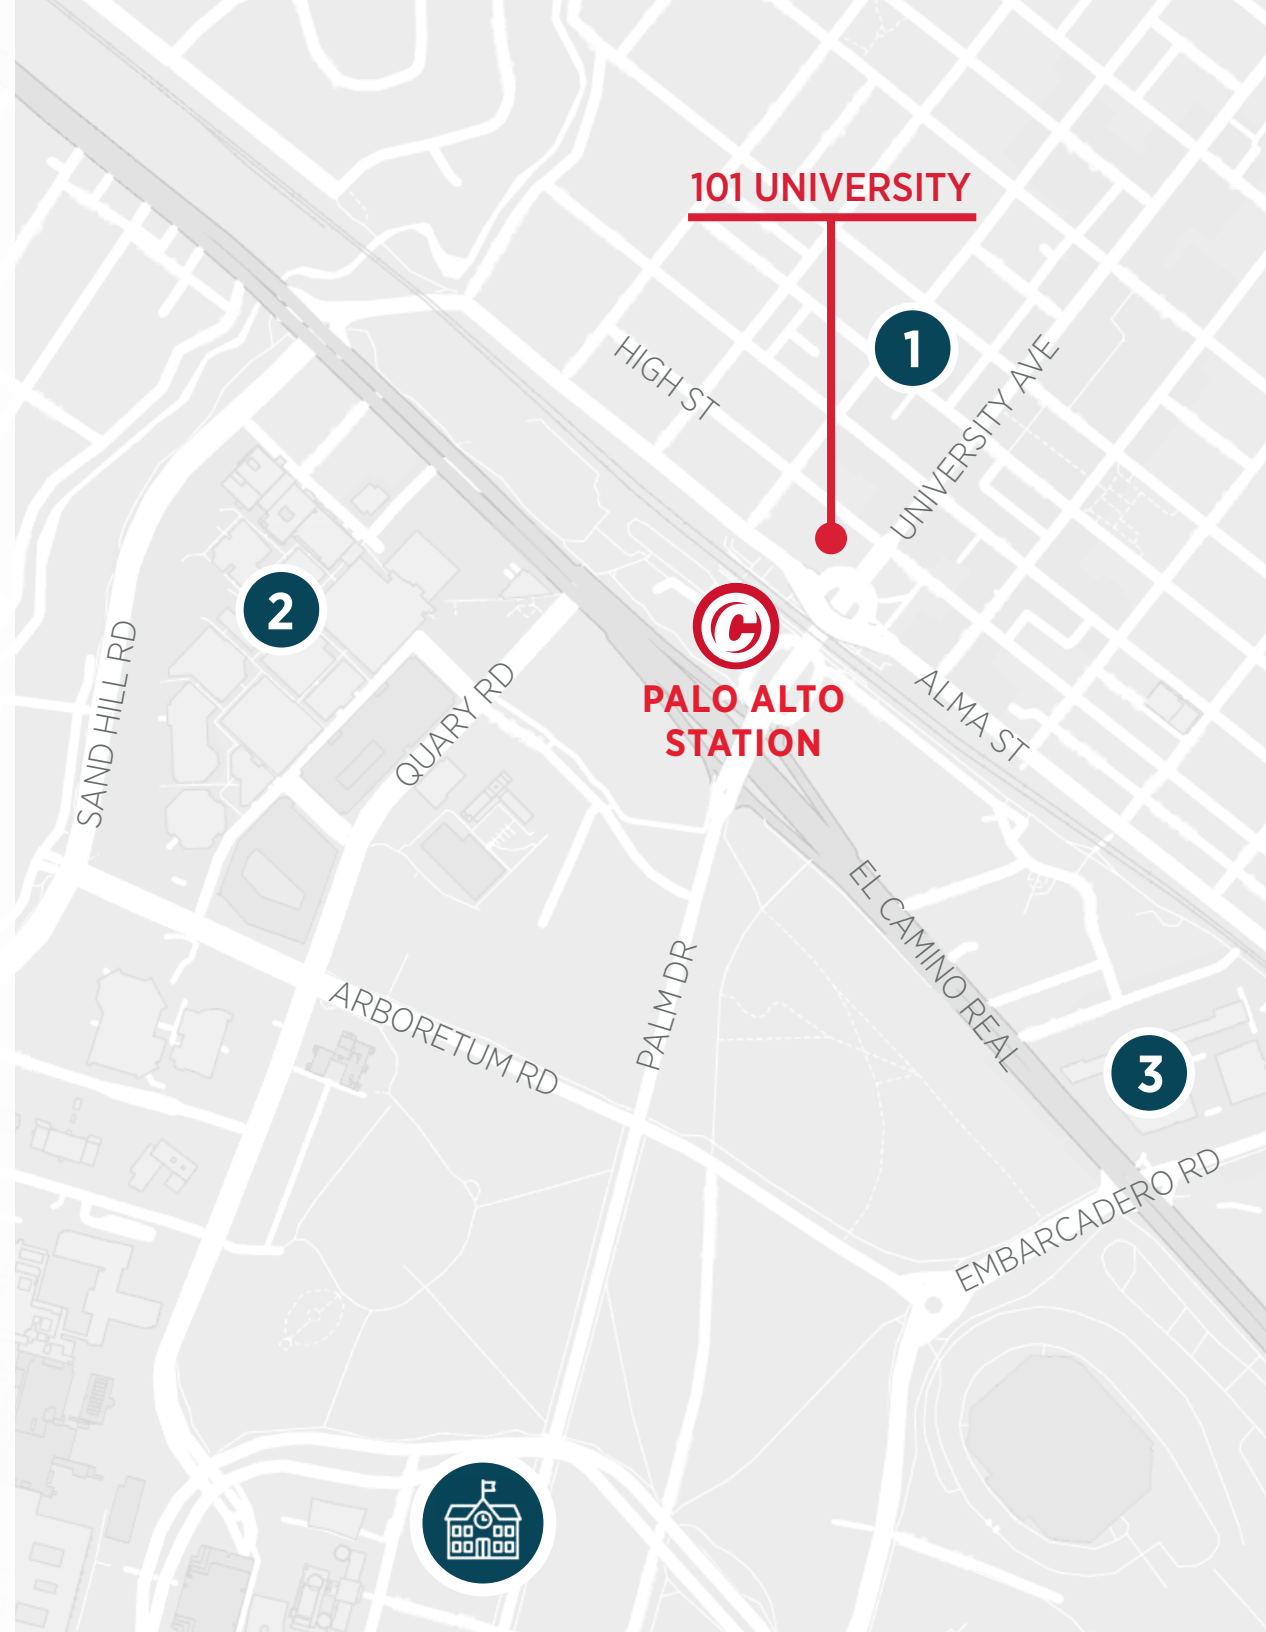

HIGHLIGHTS

- ±6,561 SF On the First Floor of 101 University Ave
- Prime Downtown Palo Alto Location
- Walking Distance to Downtown Restaurants & Stanford Shopping Center
- Adjacent to Palo Alto Caltrain Station
- 7 Minute Drive to Stanford University
- Direct Leases and Longer Terms Available per Landlord
 - Square Footages Have Been Re-calculated by the Landlord and will be Higher Under Direct Lease
- Immediate Occupancy
- Existing Furniture Available
- Private Underground Parking

101 UNIVERSITY AVENUE

FIRST FLOOR: ±6,561 SF

LED: 10/31/22

AMENITY MAP

1 DOWNTOWN PALO ALTO

Philz Coffee	Evvia Estiatorio
Bare Bowls	Patxi's Pizza
Sweet Green	Pizza my Heart
The Patio	Joya Restaurant
Starbucks	Salt & Straw
Bird Dog	Crepvine
Blue Bottle Coffee	Sushirrito
Lemonade	Tamarine
Il Fornaio	Pluto's
Apple Store	Paris Baguette
Whole Foods Market	Nola
Vino Locale	Reposado
Mendocino Farms	

3 TOWN & COUNTRY VILLAGE

Gott's Roadside	Kirk's Steak Burgers
Peet's Coffee	Howi'es Artisan Pizza
Trader Joe's	Kara's Cupcakes
Tin Pot Creamery	Asian Box
Sushi House	Jamba Juice

STANFORD UNIVERSITY

TRANSPORTATION

 VTA BUS STOPS

CALTRAIN MAP

**3 MINUTE WALK FROM
101 UNIVERSITY AVE
TO PALO ALTO CALTRAIN STATION**

**24 MINUTES ON THE BULLET TRAIN
FROM PALO ALTO STATION TO
DIRIDON STATION**

**47 MINUTES ON THE BULLET TRAIN
FROM PALO ALTO STATION TO SAN
FRANCISCO STATION**