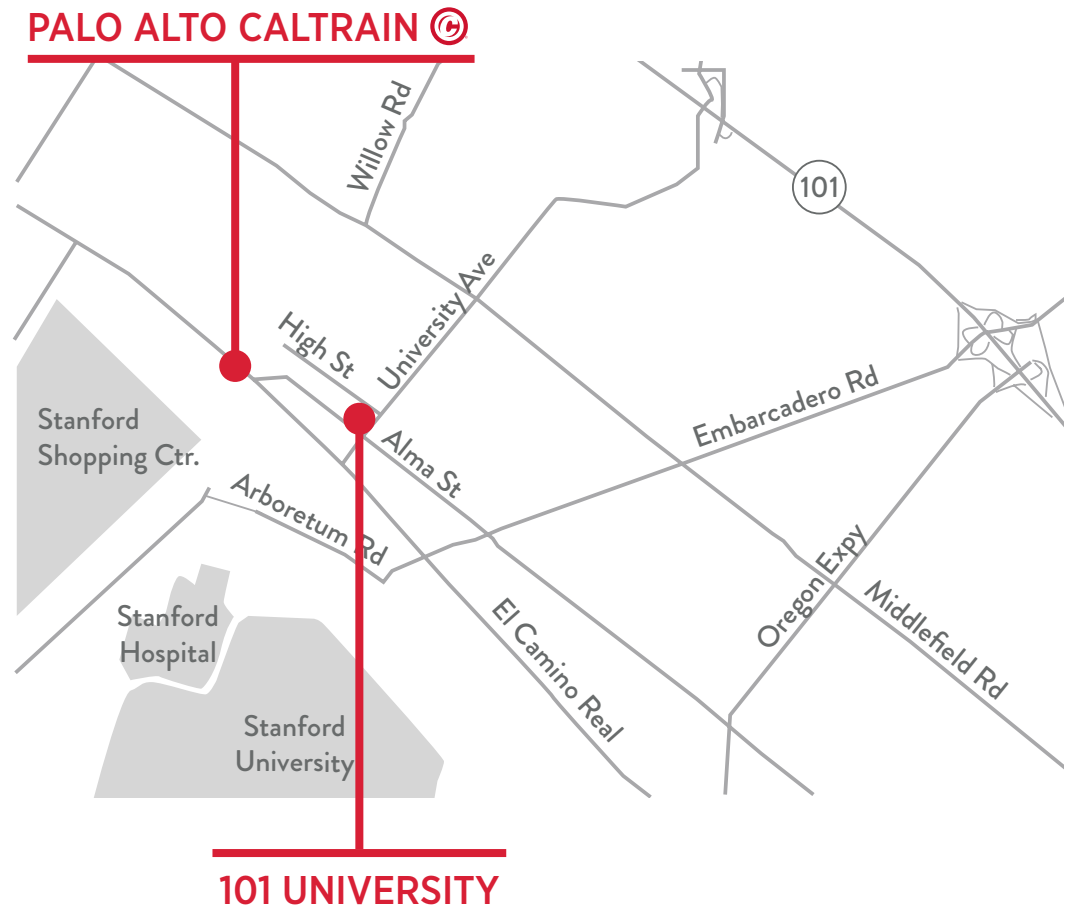

HIGHLIGHTS

- ±6,561 SF On the First Floor of 101 University Ave
- Prime Downtown Palo Alto Location
- Walking Distance to Downtown Restaurants & Stanford Shopping Center
- Adjacent to Palo Alto Caltrain Station
- 7 Minute Drive to Stanford University
- Direct Leases and Longer Terms Available per Landlord
  - Square Footages Have Been Re-calculated by the Landlord and will be Higher Under Direct Lease
- Immediate Occupancy
- Existing Furniture Available
- Private Underground Parking

101 UNIVERSITY AVENUE