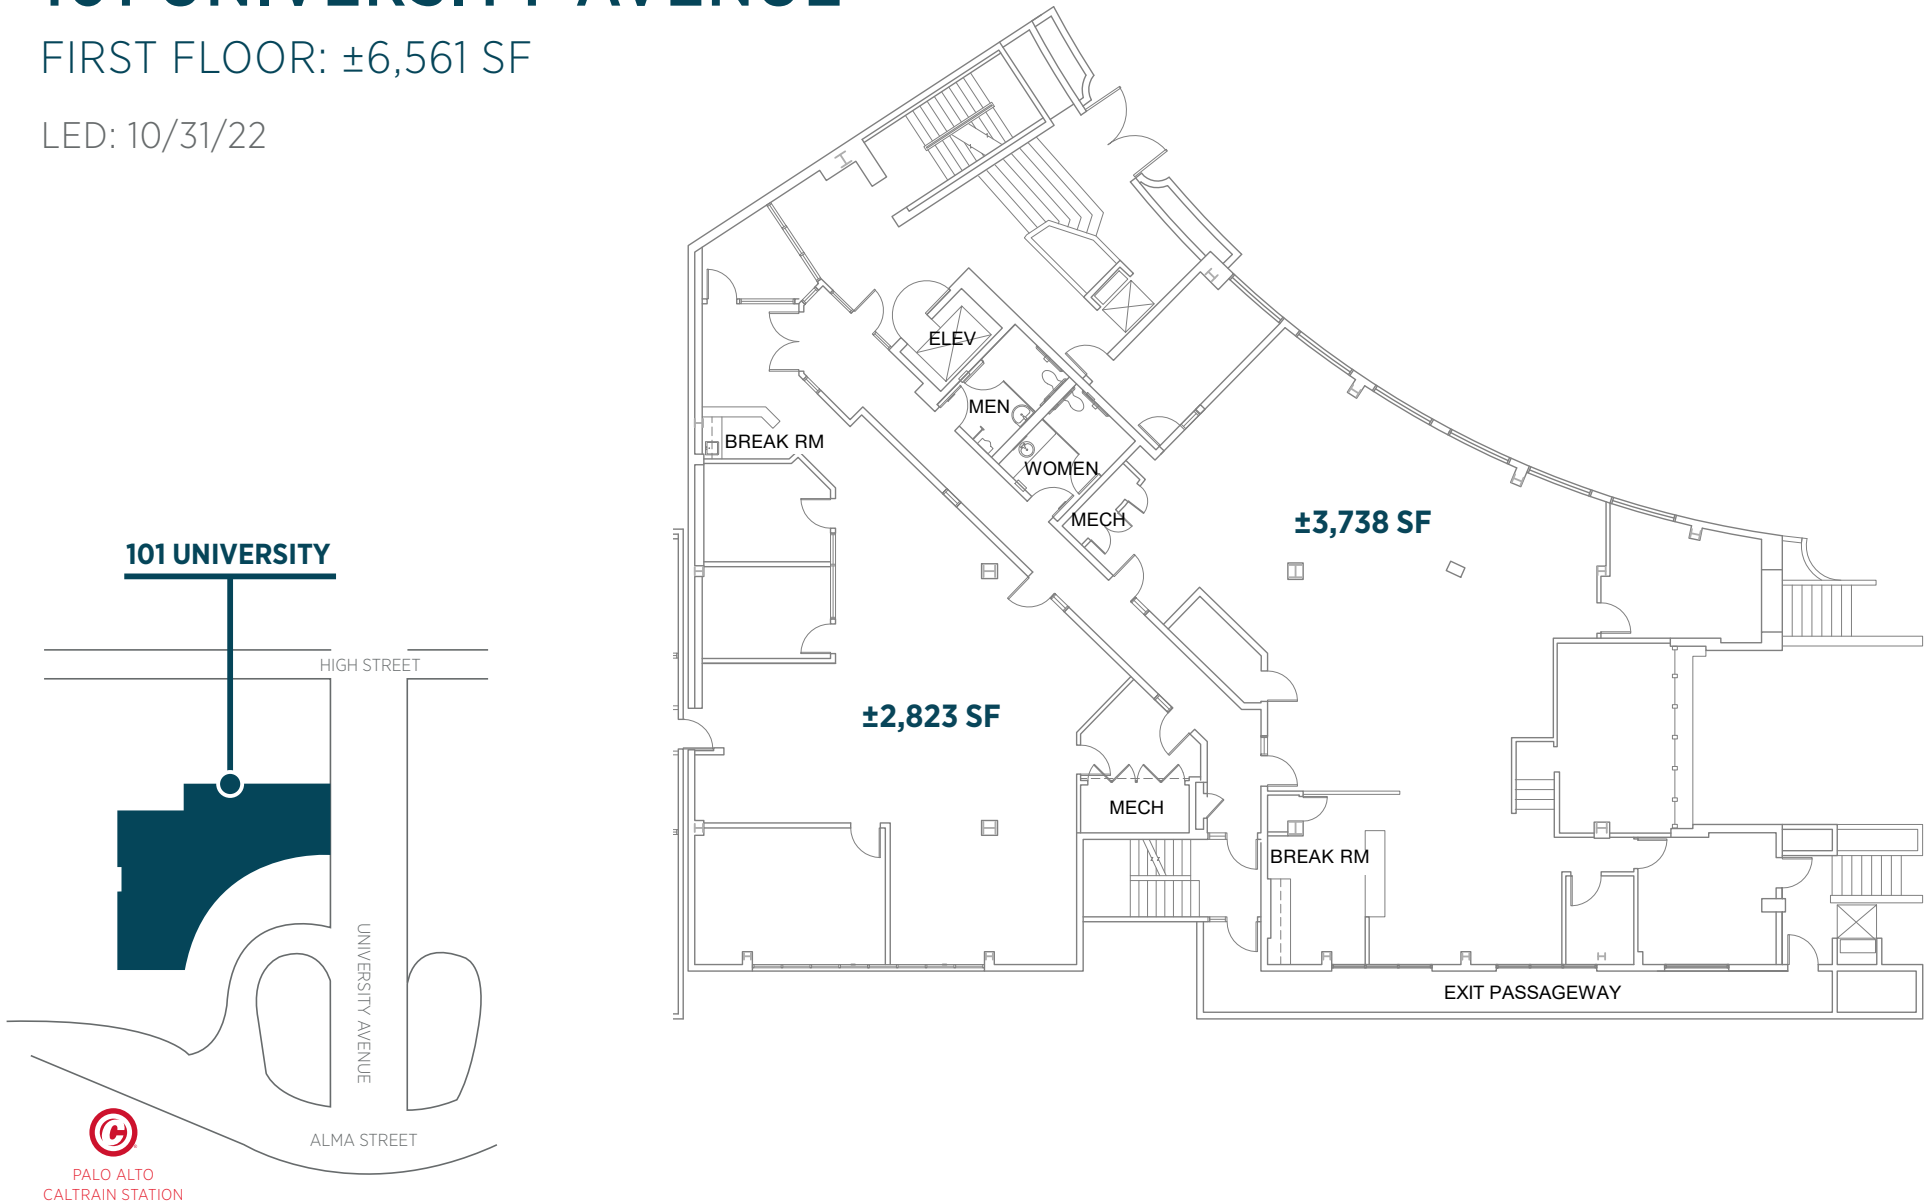

HIGHLIGHTS

- ±6,561 SF On the First Floor of 101 University Ave
- Prime Downtown Palo Alto Location
- Walking Distance to Downtown Restaurants & Stanford Shopping Center
- Adjacent to Palo Alto Caltrain Station
- 7 Minute Drive to Stanford University
- Direct Leases and Longer Terms Available per Landlord
 - Square Footages Have Been Re-calculated by the Landlord and will be Higher Under Direct Lease
- Immediate Occupancy
- Existing Furniture Available
- Private Underground Parking

101 UNIVERSITY AVENUE

101 UNIVERSITY FLOOR PLAN VIDEO TOUR
(CLICK HERE)

101 UNIVERSITY FLOOR PLAN VIDEO TOUR
(CLICK HERE)

101 UNIVERSITY CONFERENCE ROOM VIDEO TOUR
(CLICK HERE)

FLOOR PLAN

101 UNIVERSITY AVENUE

101 UNIVERSITY AVENUE

FIRST FLOOR: ±6,561 SF

LED: 10/31/22

AMENITY MAP

1 DOWNTOWN PALO ALTO

Philz Coffee	Evvia Estiatorio
Bare Bowls	Patxi's Pizza
Sweet Green	Pizza my Heart
The Patio	Joya Restaurant
Starbucks	Salt & Straw
Bird Dog	Crepvine
Blue Bottle Coffee	Sushirrito
Lemonade	Tamarine
Il Fornaio	Pluto's
Apple Store	Paris Baguette
Whole Foods Market	Nola
Vino Locale	Reposado
Mendocino Farms	