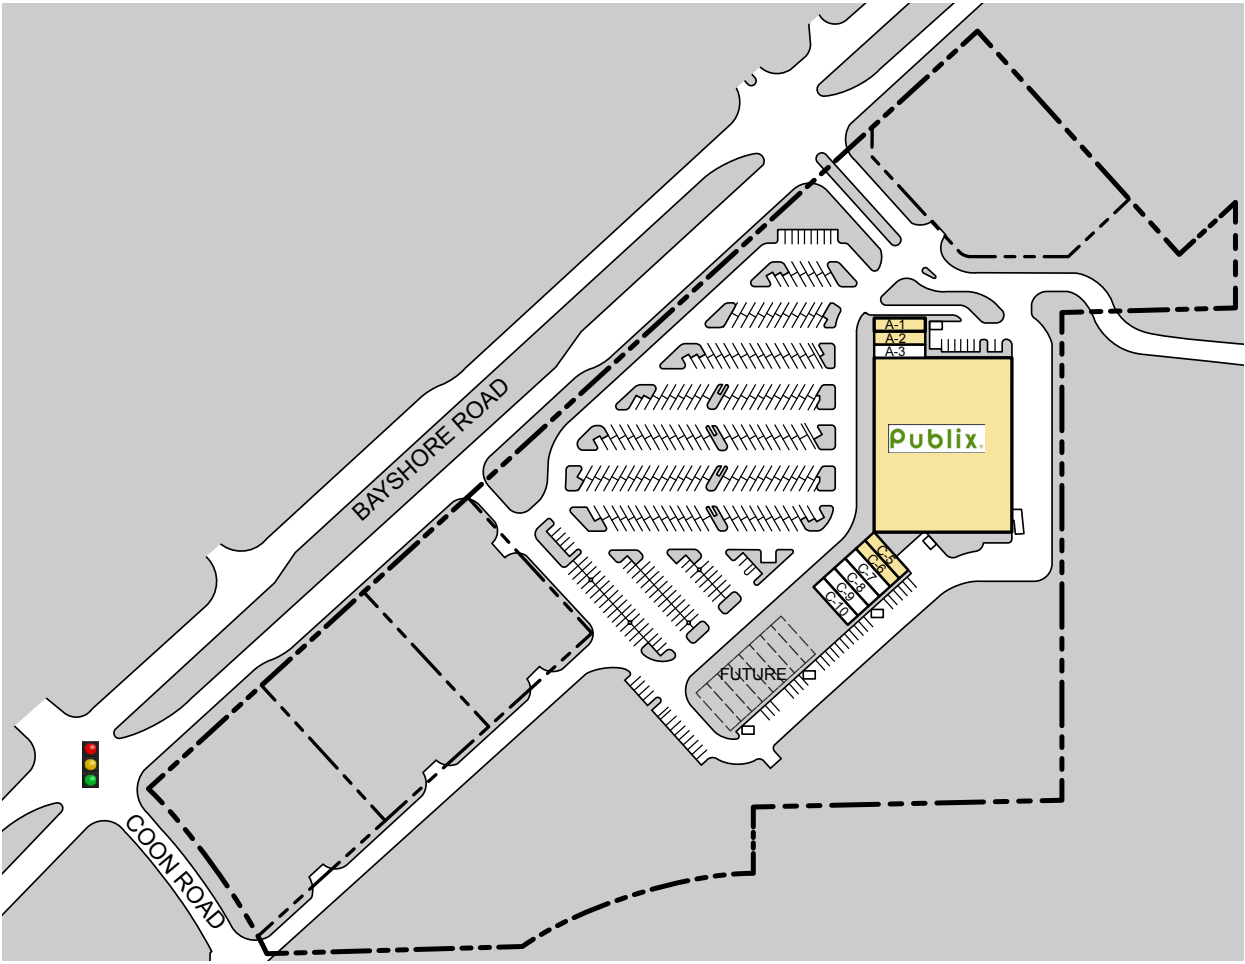

**FOR LEASE** **PUBLIX AT EAGLE LANDING**  
LEE COUNTY  
NORTH FT MYERS, FLORIDA

**BAY SHORE ROAD & COON ROAD**

TENANTS	UNIT	SF
Birdie's Real Pizza	A-1	1440
China King	A-2	1260
Available	A-3	1260
PUBLIX	B-4	45,600
Sunset Vapor	C-5	1260
Nails + Spa	C-6	1260
Available	C-7	1440
Available	C-8	1440
Available	C-9	1440
Available	C-10	1440