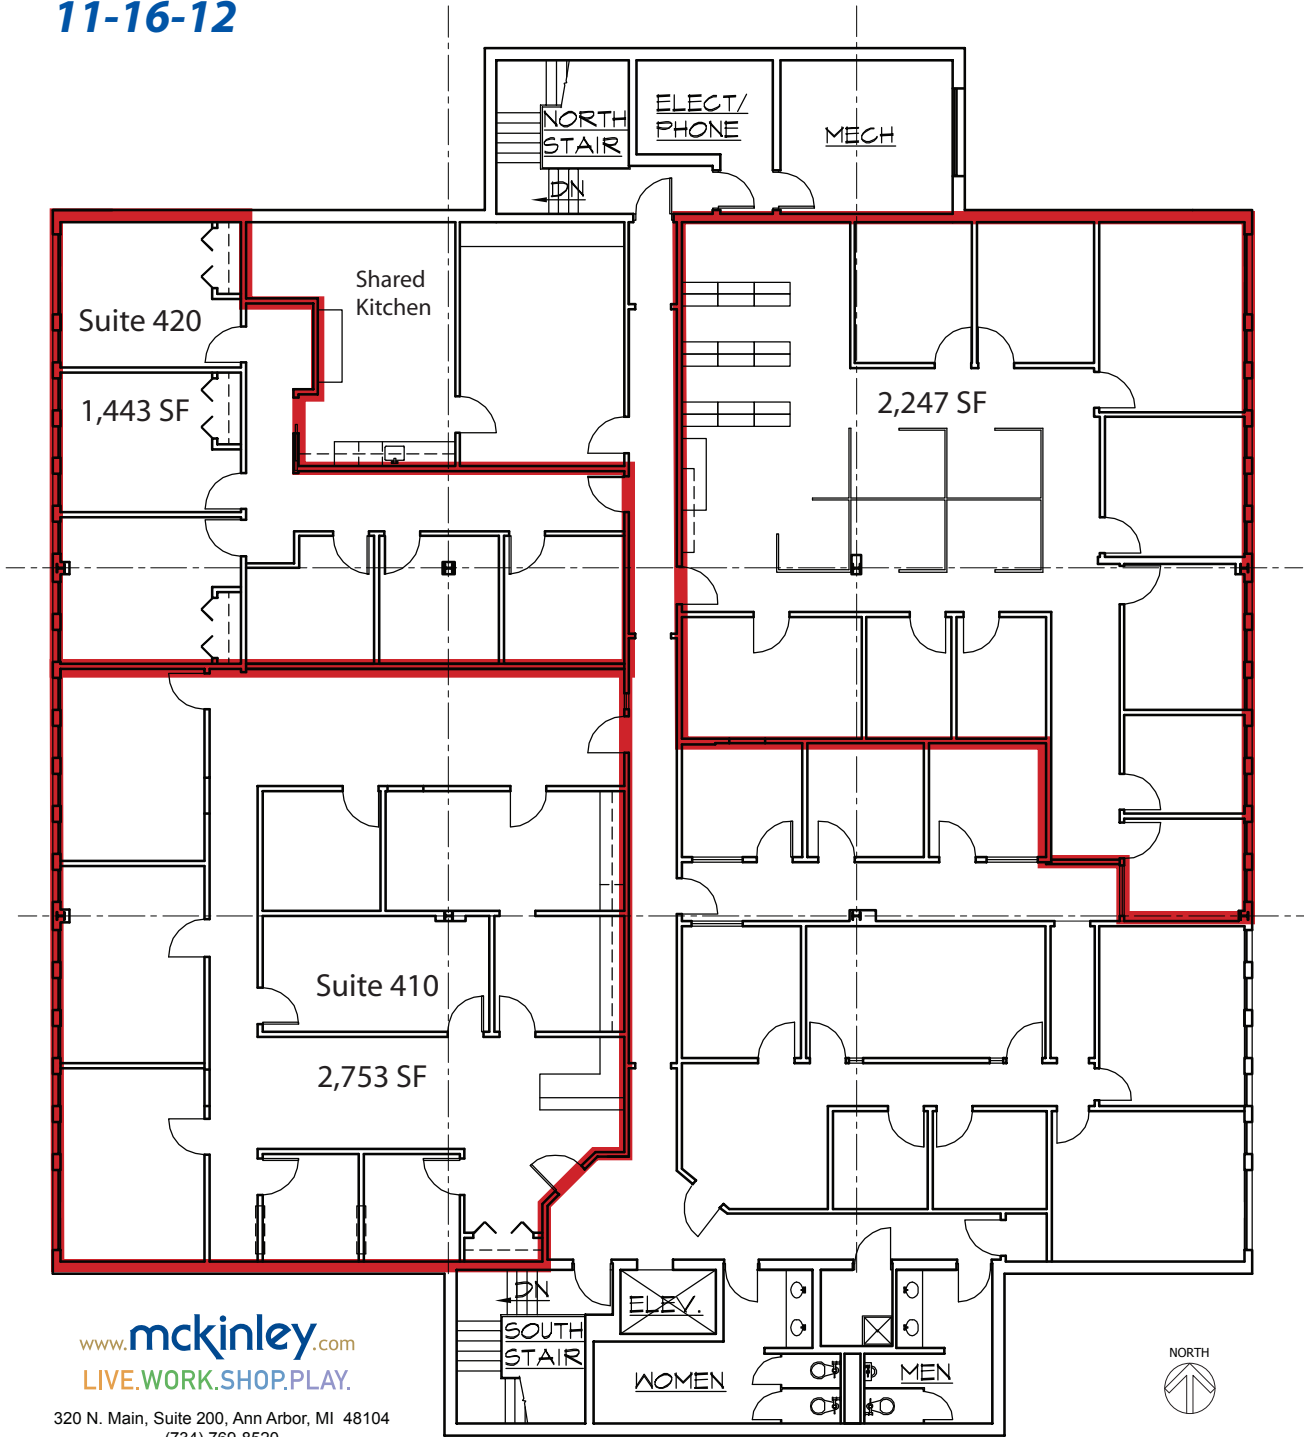

McKinley Corporate Centre

Fourth Floor, Suite 420

11-16-12

www.mckinley.com
LIVE.WORK.SHOP.PLAY.

320 N. Main, Suite 200, Ann Arbor, MI 48104
(734) 769-8520