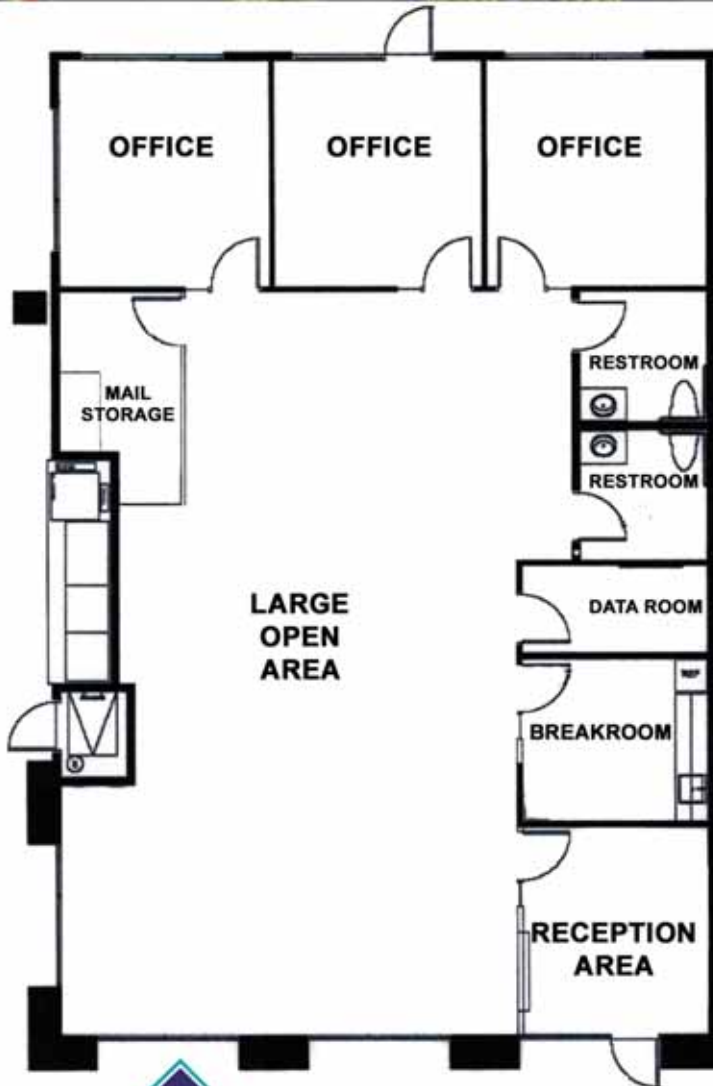

7229 W. Sahara Ave. Ste. 100

LAS VEGAS, NEVADA 89117

OFFICE SPACE FOR LEASE

2,500 Sq. Ft. Office
\$1.50 NNN (\$3750.00)
\$0.49 CAMS (\$1225.00)
Total (\$4975.00)

- ◆ 3 Offices
- ◆ Large Open Area
- ◆ Reception Area
- ◆ Mail / Storage Room
- ◆ Break Room
- ◆ 2 Restrooms
- ◆ Data Room
- ◆ Pylon Signage Available