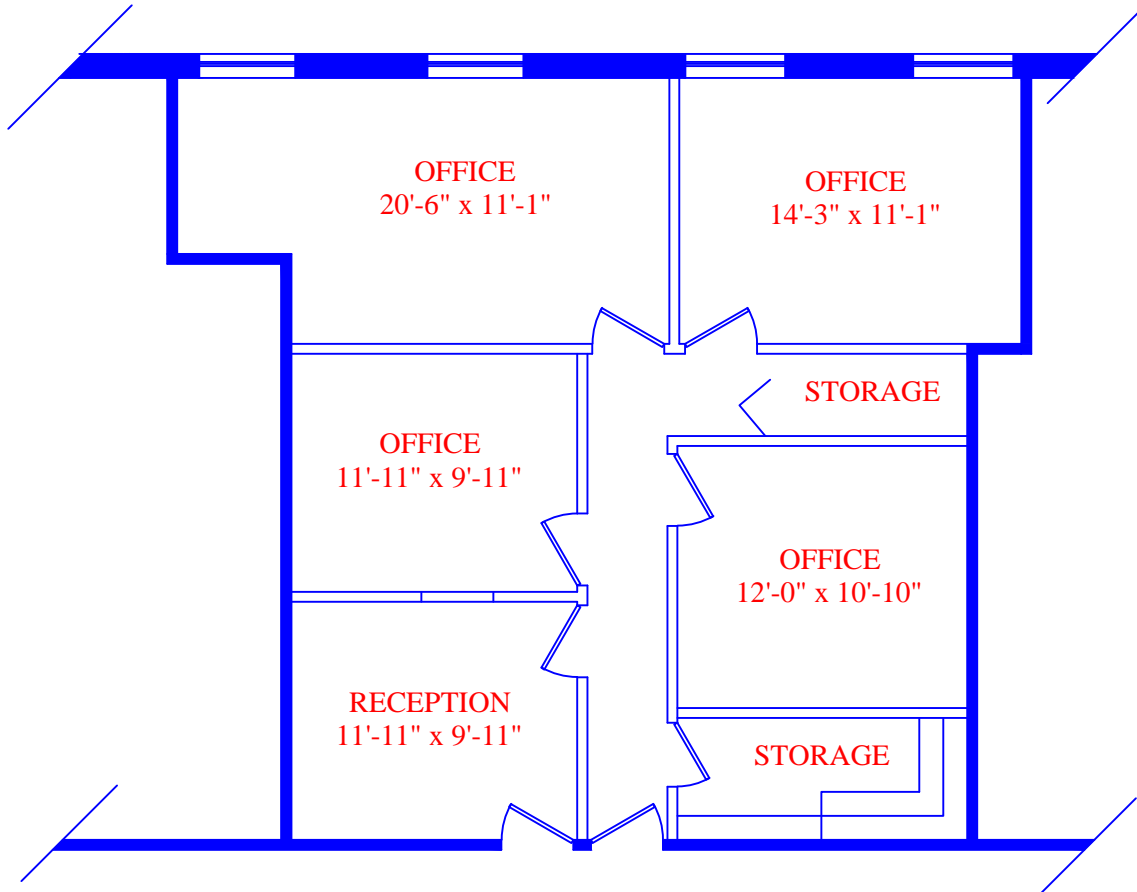

THE PDC BUILDING
3659 Green Road
Beachwood, OH 44122

Suite # 102
(1,135 rsf)

Scale 1/8" = 1'-0"

Owned and Managed by
Properties Management Company
Will Sukenik, Partner
Contact Joyce Weston
Joyce@propmgmt.com
216.514.6000 T/ 216.514.6600 F