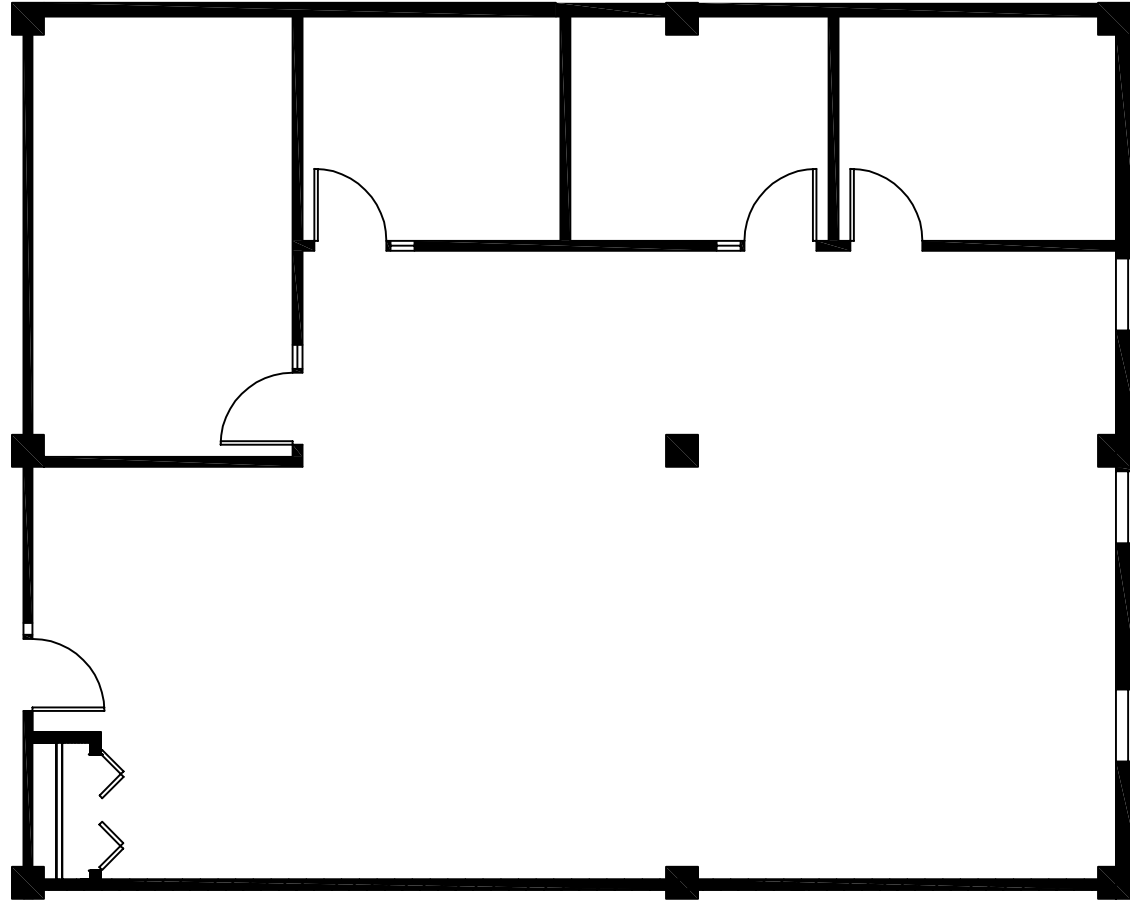

HIGH POINT PLAZA

Suite 248

1,981 rsf

LARRY MEYER

O: 847.330.1300 C: 847.212.3220
lmeyer@marcrealty.com

ALAN RAPHAELI

847.330.1300
araphaeli@marcrealty.com

Exceptional Value
Remarkable Locations