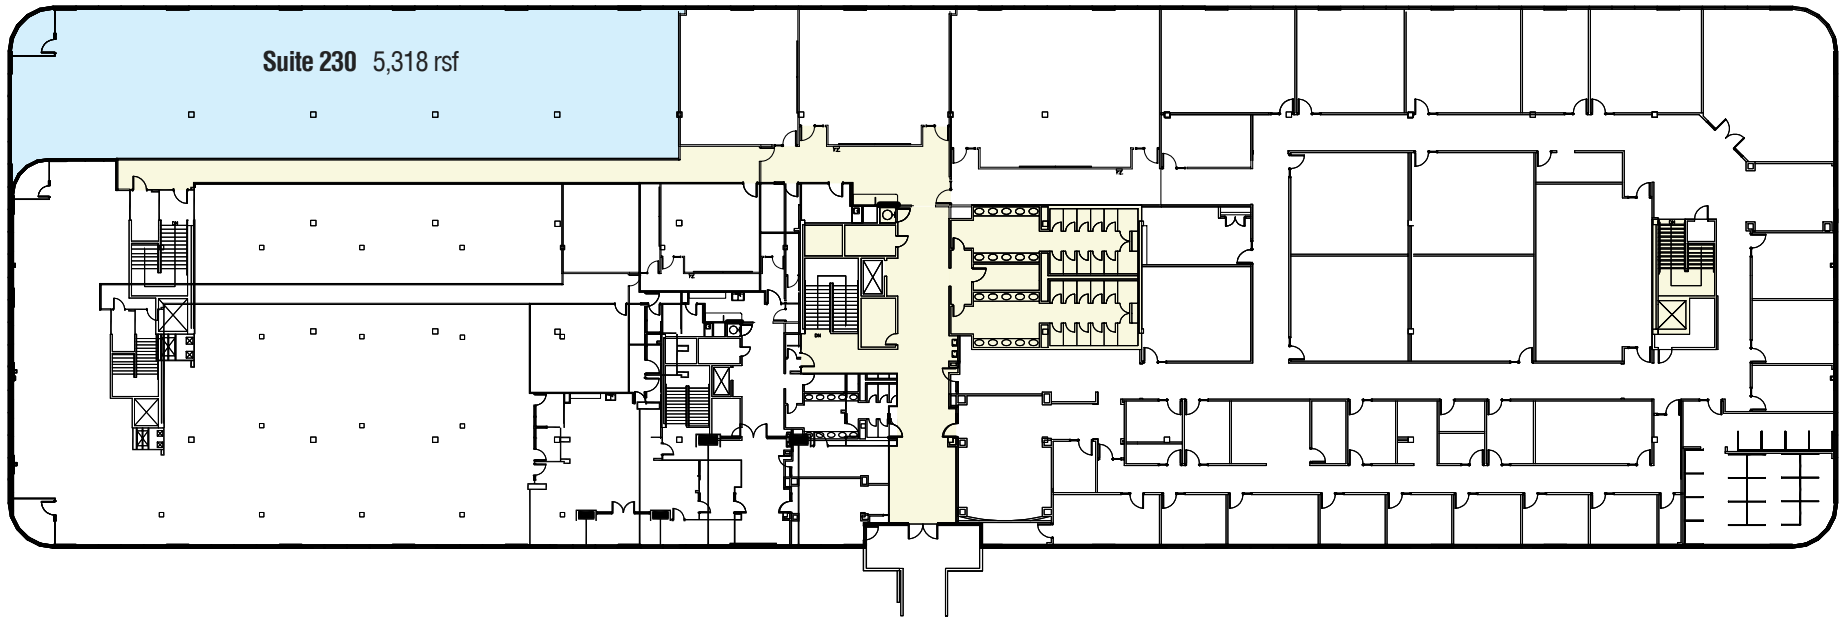

Everett Technical Park

1615 75th St SW Everett WA 98203

- Available Space
- Common Area

Floor 2 // 5,318 rsf

Scan for more information.

To view on your mobile device, download a QR reader app through your device's app store.

Contact:

Clete Casper
cletec@sabey.com
206.277.5229

Joe Sabey
joes@sabey.com
206.281.8700

12201 Tukwila International Blvd. 4th Floor
Seattle, WA 98168 | Visit us at sabey.com