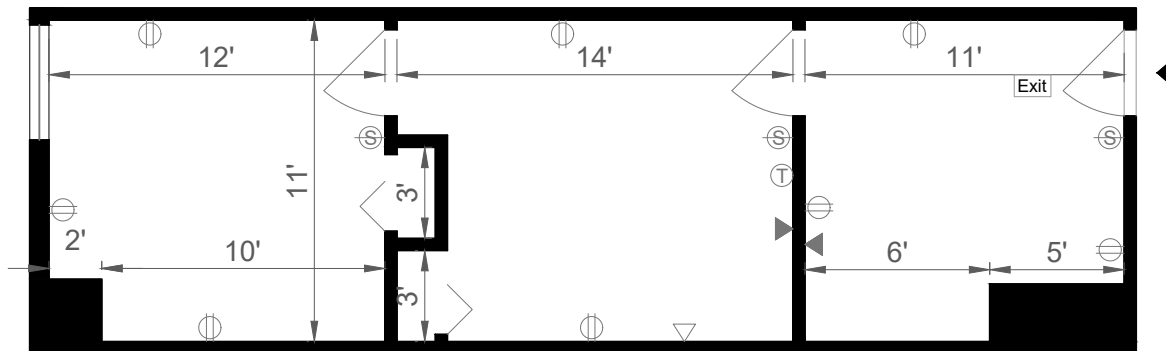

# HARRISON EXECUTIVE CENTRE

1930 HARRISON STREET - SUITE 206 | HOLLYWOOD, FL 33020

## LEGEND:

- Ⓣ THERMOSTAT
- Ⓢ DOUBLE RECEPTACLE
- Ⓠ QUAD RECEPTACLE
- Ⓢ SINGLE SWITCH
- Ⓢ DOUBLE SWITCH
- Ⓠ QUATRUPLE SWITCH
- ▬ ELECTRICAL PANEL

555 Rentable SF