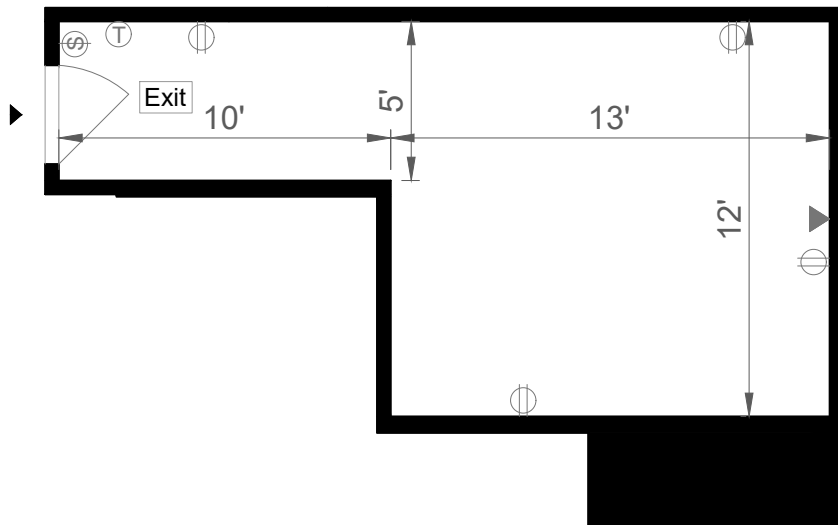

HARRISON EXECUTIVE CENTRE

1930 HARRISON STREET - SUITE 501 | HOLLYWOOD, FL 33020

LEGEND:

- Ⓣ THERMOSTAT
- ⊖ DOUBLE RECEPTACLE
- ⊕ QUAD RECEPTACLE
- Ⓢ SINGLE SWITCH
- Ⓞ DOUBLE SWITCH
- Ⓠ QUATRUPLE SWITCH
- ▬ ELECTRICAL PANEL