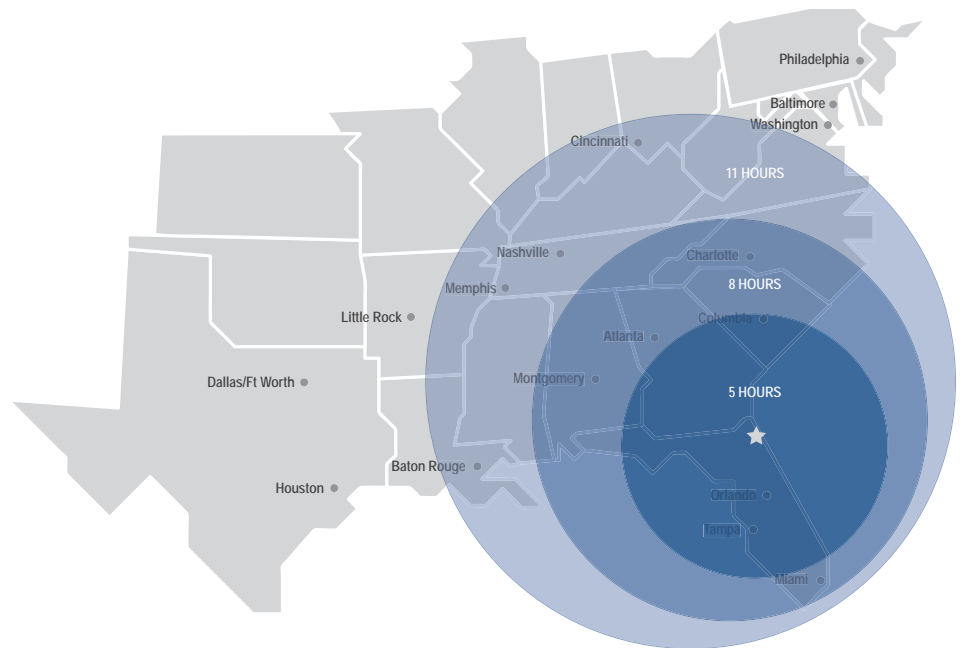

Westside Industrial Park occupants benefit from the park's adjacency to the UPS regional distribution center, the CSX intermodal yard, and close proximity to a high caliber labor force. In addition, the Norfolk Southern intermodal yard is within three miles; and most major trucking companies are within five miles.

Park Overview

Site Plan

Aerial Map

Notable Drive Times

Location	Distance
Savannah, GA	142 miles
Orlando, FL	154 miles
Tampa, FL	209 miles
Charleston, SC	242 miles
Atlanta, GA	345 miles
Miami, FL	359 miles
Montgomery, AL	366 miles
Charlotte, NC	387 miles
Baltimore, MD	846 miles
Houston, TX	862 miles