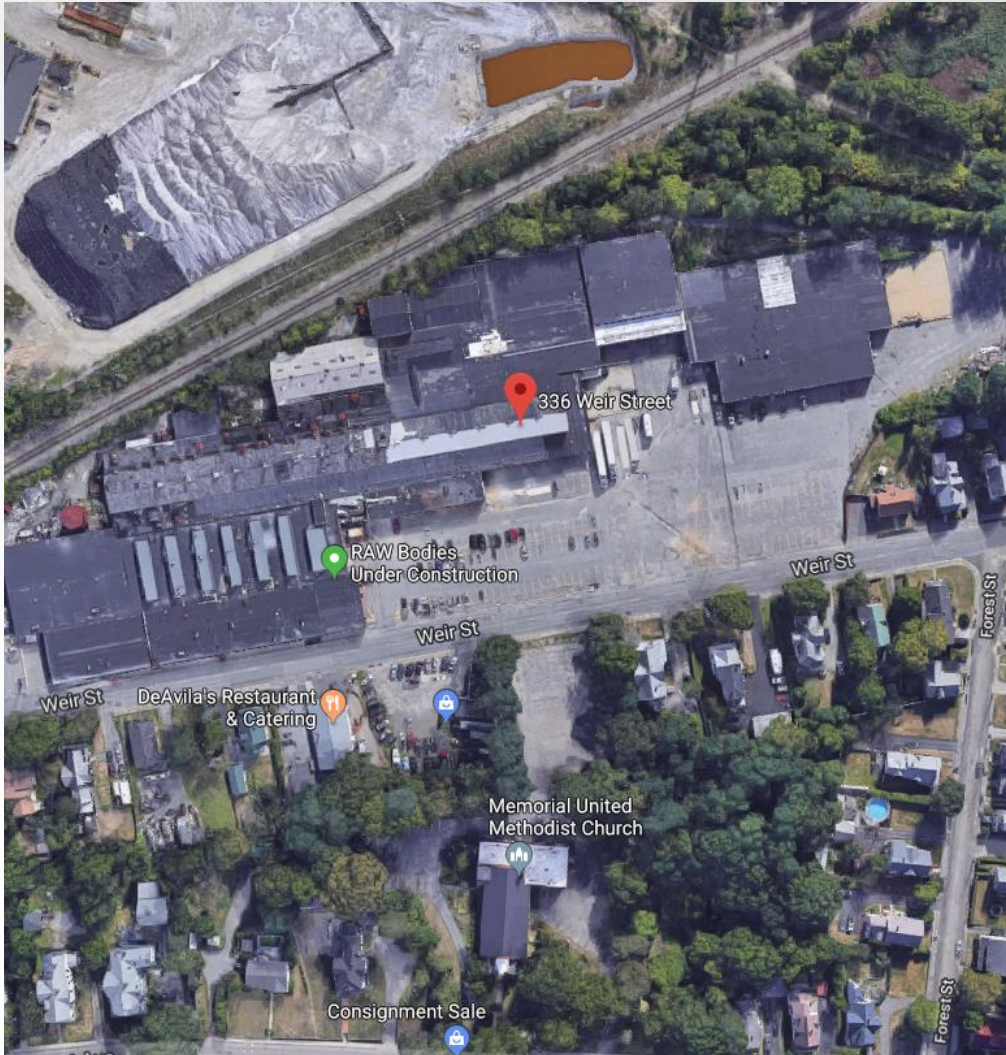

336 Weir Street

Taunton, MA

781.551.8888

AVAILABLE FOR LEASE **STUDIOS & WAREHOUSE SPACE**

Currently under renovation this property features complete built to suit suites or as is storage space. Sizes ranging from +/- 3,000—+/-48,123 S.F.