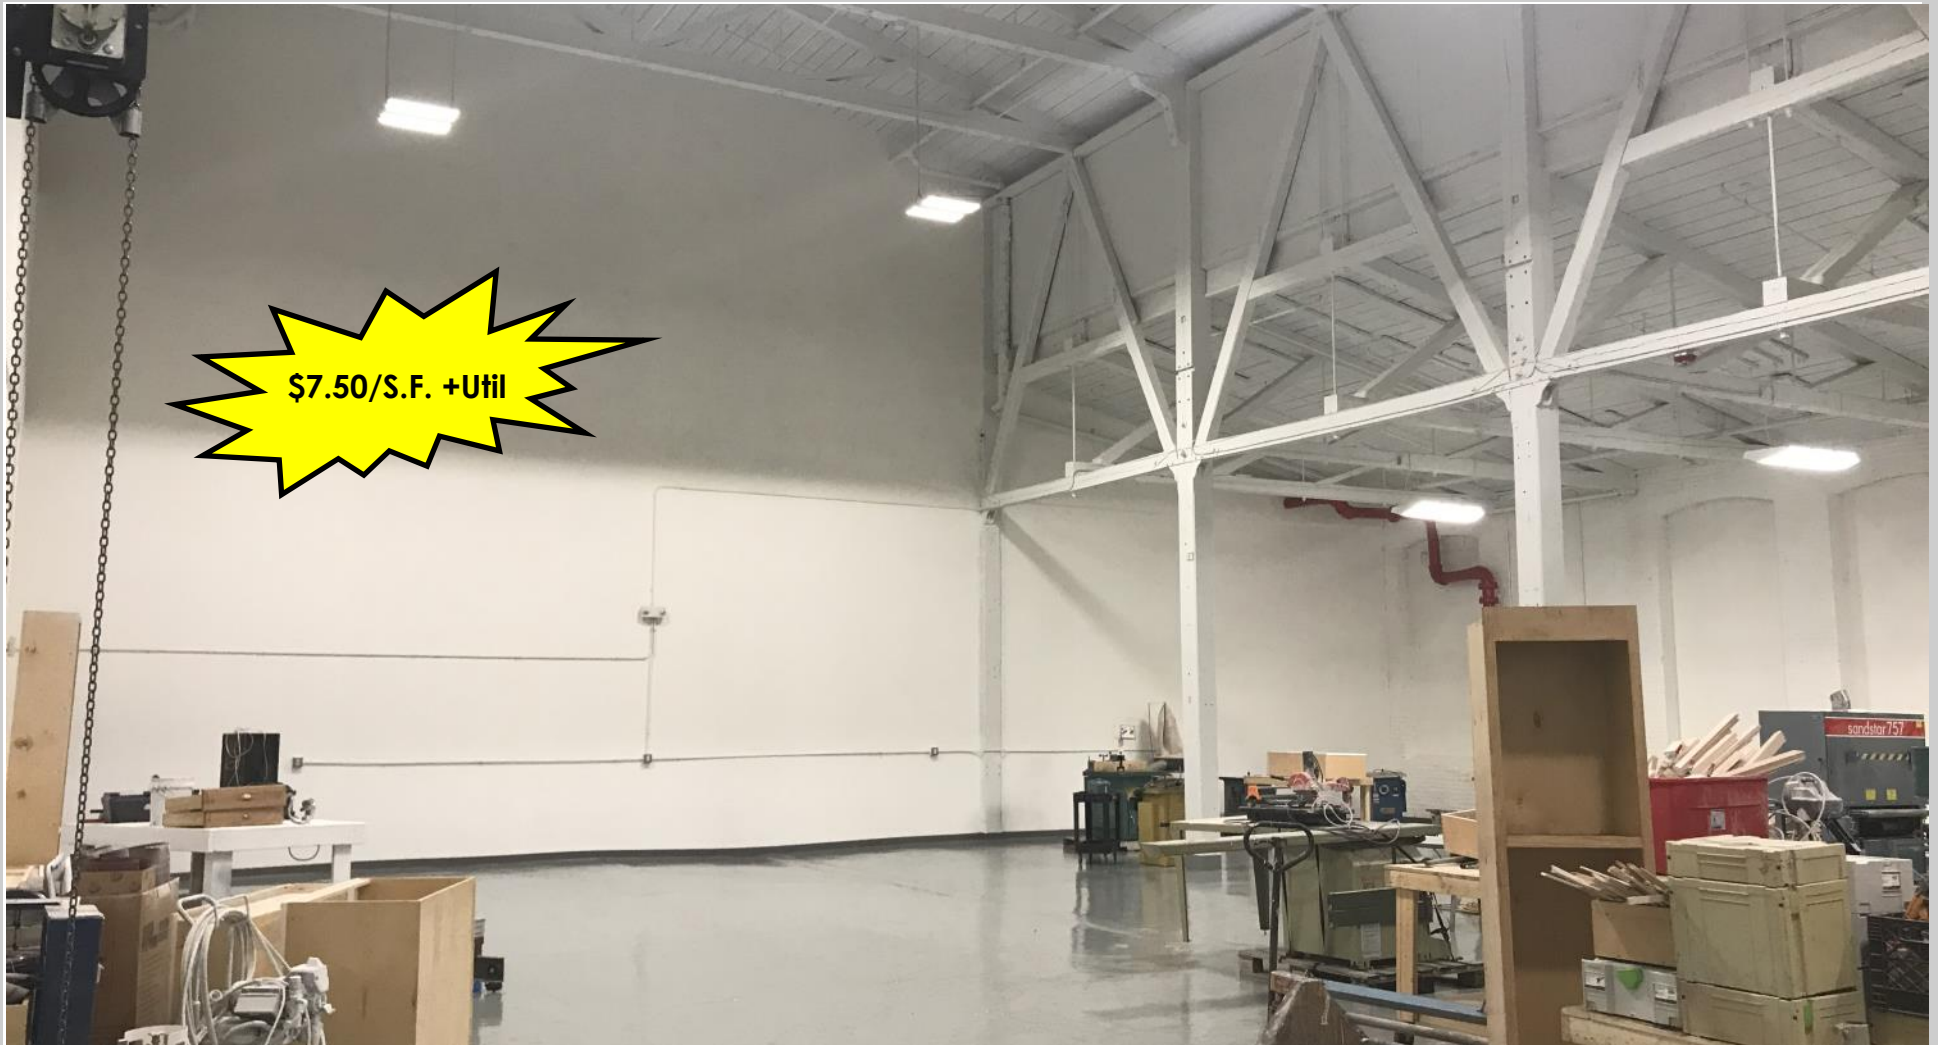

336 Weir Street—FINISHED SUITES

Taunton, MA

781.551.8888

$7.50/S.F. +Util