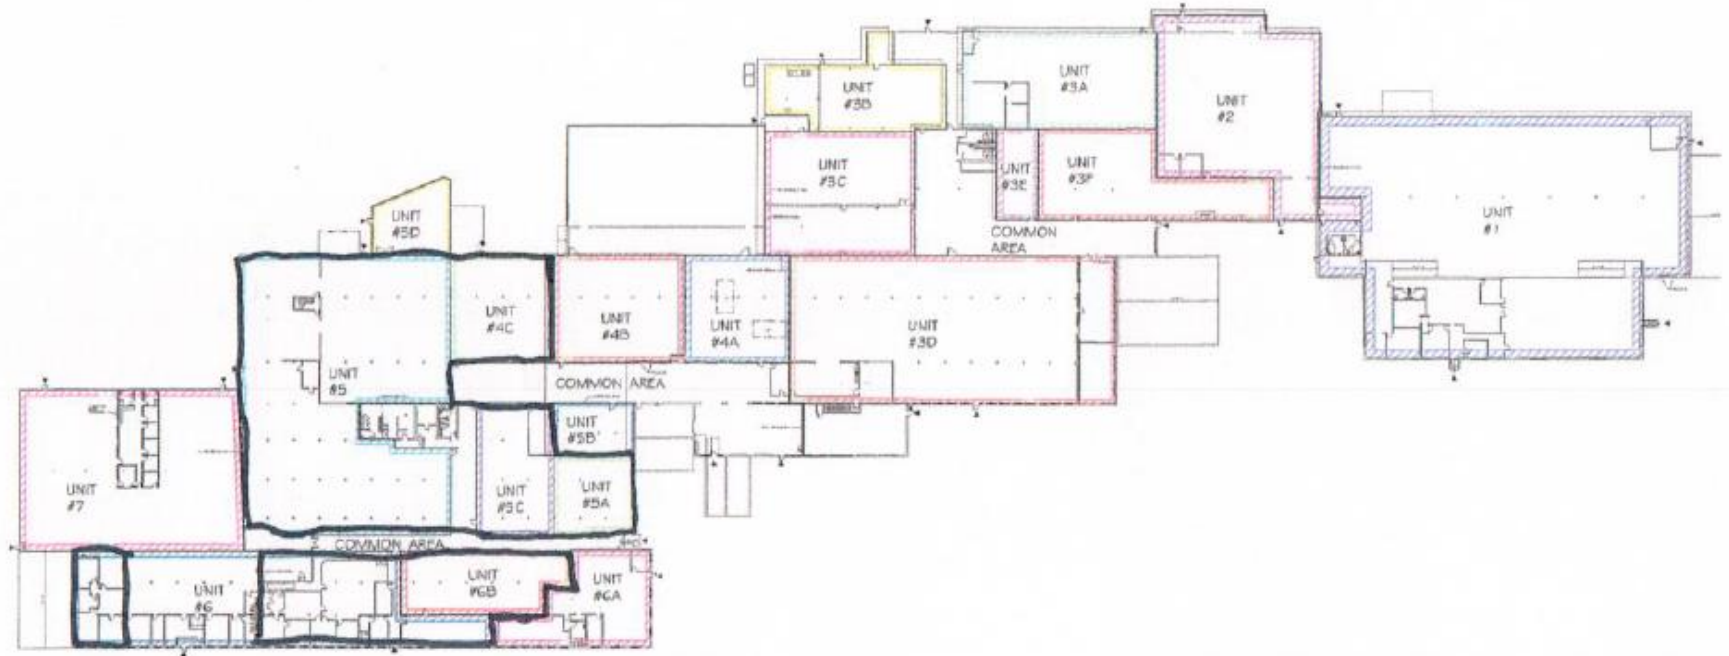

336 Weir Street

Taunton, MA

781.551.8888

Atlantic Commercial
Real Estate, LLC

Atlantic Commercial Real Estate, LLC

60 Guild Street

Norwood, MA 02062

Office: 781.551.8888

Fax: 781.551.8880

atlanticre.com

Copyright © 2013 Atlantic Commercial Real Estate, LLC