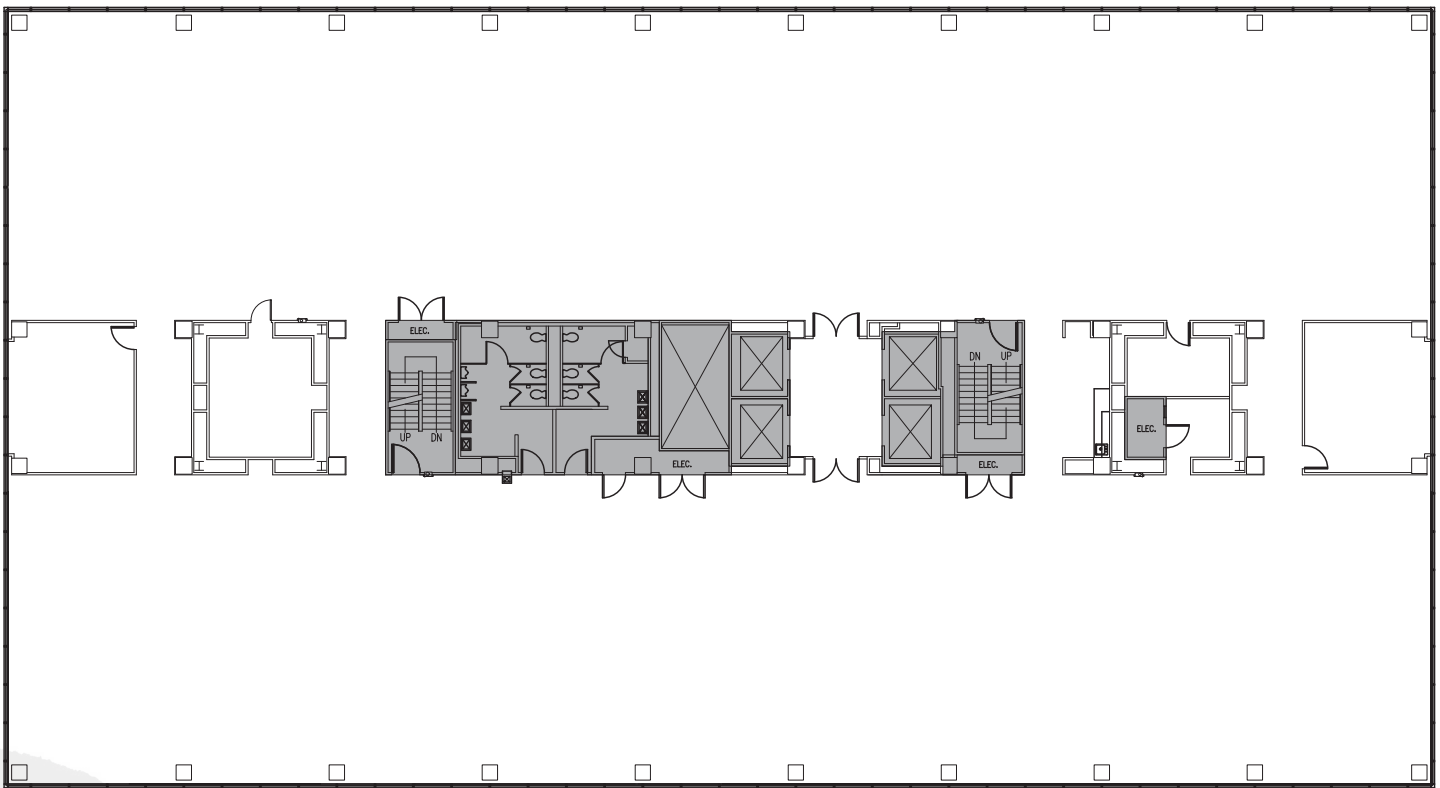

# SeaTac Office Center

## NORTH TOWER - SUITE 600

19,432 RSF