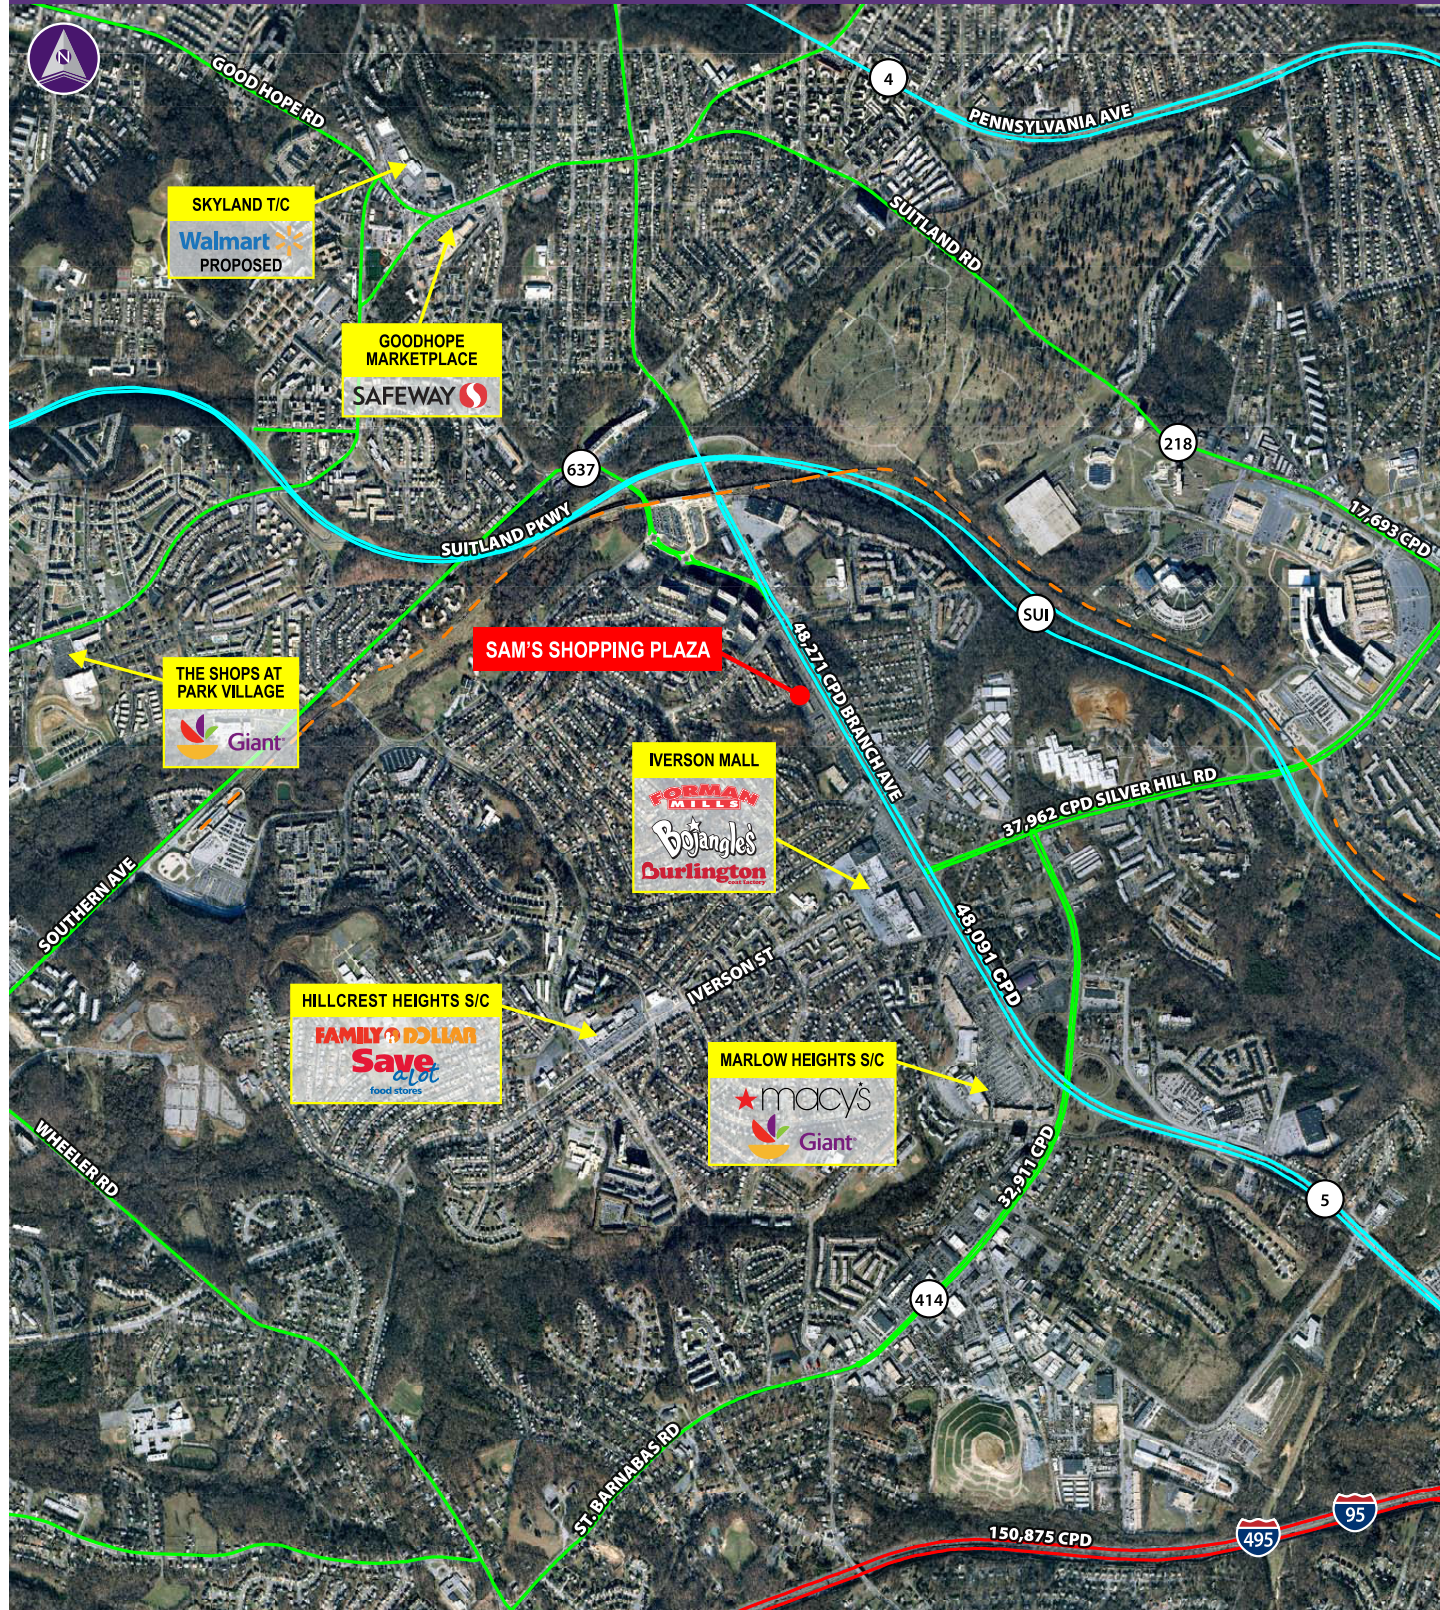

SAM'S SHOPPING PLAZA ■ HILLCREST HEIGHTS, MARYLAND

Information herein has been obtained from sources believed to be reliable. While we do not doubt its accuracy, we have not verified it and make no guarantee, warranty or representation about it. Independent confirmation of its accuracy and completeness is your responsibility. H&R Retail, Inc.

Sam's Shopping Plaza

3401-3501 BRANCH AVENUE | HILLCREST HEIGHTS, MARYLAND

970 SF Available

Demographics (2014 Estimated)

	1 Mile	3 Mile	5 Mile
Population	20,906	202,675	436,145
Average HH Income	\$62,448	\$59,776	\$72,154
Number of Employees	3,628	37,356	217,707