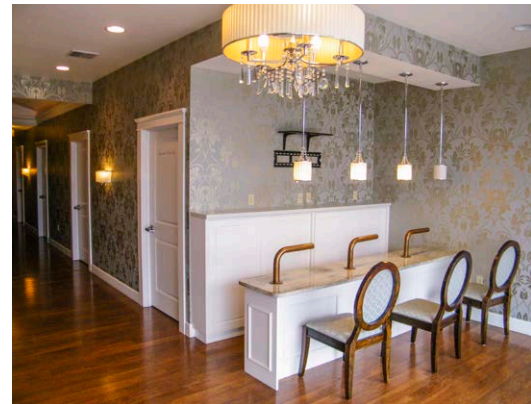

Yelm Retail

1202 E Yelm Ave, Suite D
Yelm, WA

1,250 SF in-line office/retail next to Dairy Queen and Quiznos

Completely built-out, former beauty and health salon

Space includes a reception area, five private rooms, kitchenette, and one restroom
(storage space available)

$18.00/SF, plus NNN