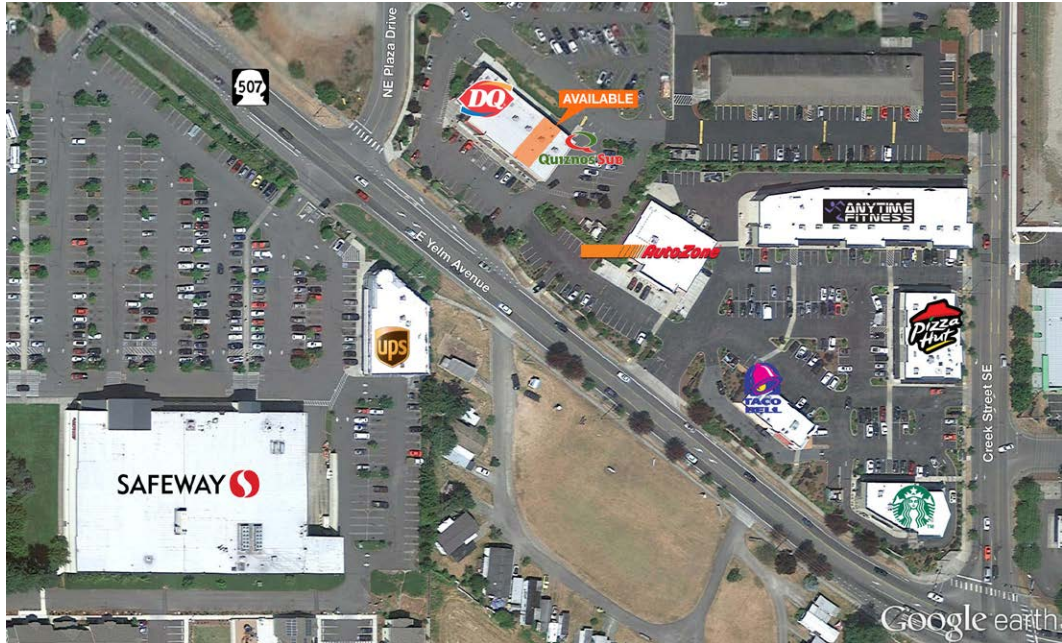

Yelm Retail

1202 E Yelm Ave, Suite D
Yelm, WA

1,250 SF in-line office/retail next to Dairy Queen and Quiznos

Completely built-out, former beauty and health salon

Space includes a reception area, five private rooms, kitchenette, and one restroom
(storage space available)

$18.00/SF, plus NNN