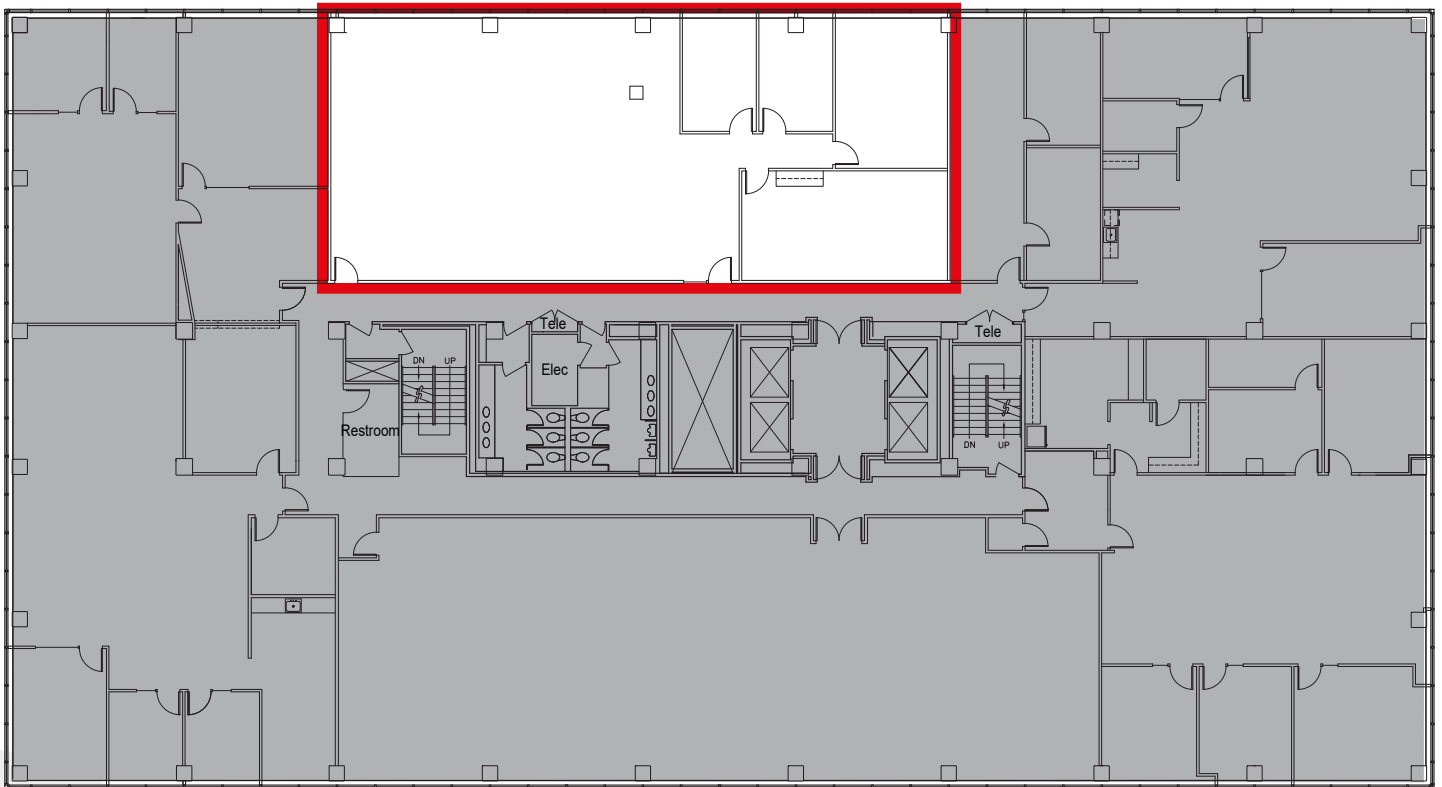

SeaTac Office Center

SOUTH TOWER - SUITE 1111

3,471 RSF

CONTACT

Cleita Harvey
+1 206 607 1794
cleita.harvey@am.jll.com

Jim Allison
+1 206 607 1787
jim.allison@am.jll.com

Jones Lang LaSalle Brokerage, Inc.
jll.com/seattle