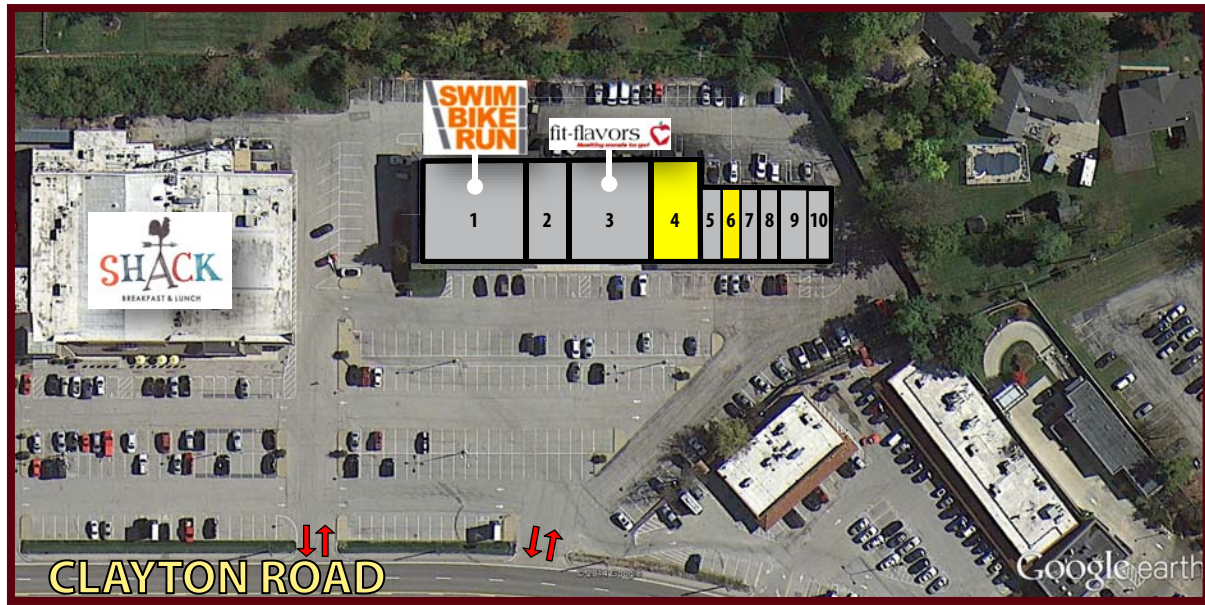

LEASE RATE: \$16.50 PSF NNN

■ 14850 Clayton Road

1,000 SF Available

LEASE RATE: \$16.50 PSF NNN

- Retail center anchored by The Shack, Swim-Bike-Run, Fit-Flavors and The Wine & Cheese Place
- Newly renovated facade
- 5.5 per 1,000 parking ratio
- Located at the intersection of Clayton Road and Wildwood Parkway with high visibility from and great access to Clayton Road

NO.	ADDRESS	STATUS	SIZE (SF)
1	14830 Clayton Road	Occupied	6,000
2	14838 Clayton Road	Occupied	2,100
3	14842-44 Clayton Road	Occupied	4,200
4	14846 Clayton Road	AVAILABLE	2,075
5	14848 Clayton Road	Occupied	1,200
6	14850 Clayton Road	AVAILABLE	1,000
7	14852 Clayton Road	Occupied	1,200
8	14854 Clayton Road	Occupied	800
9	14856 Clayton Road	Occupied	1,000
10	14858 Clayton Road	Occupied	1,000