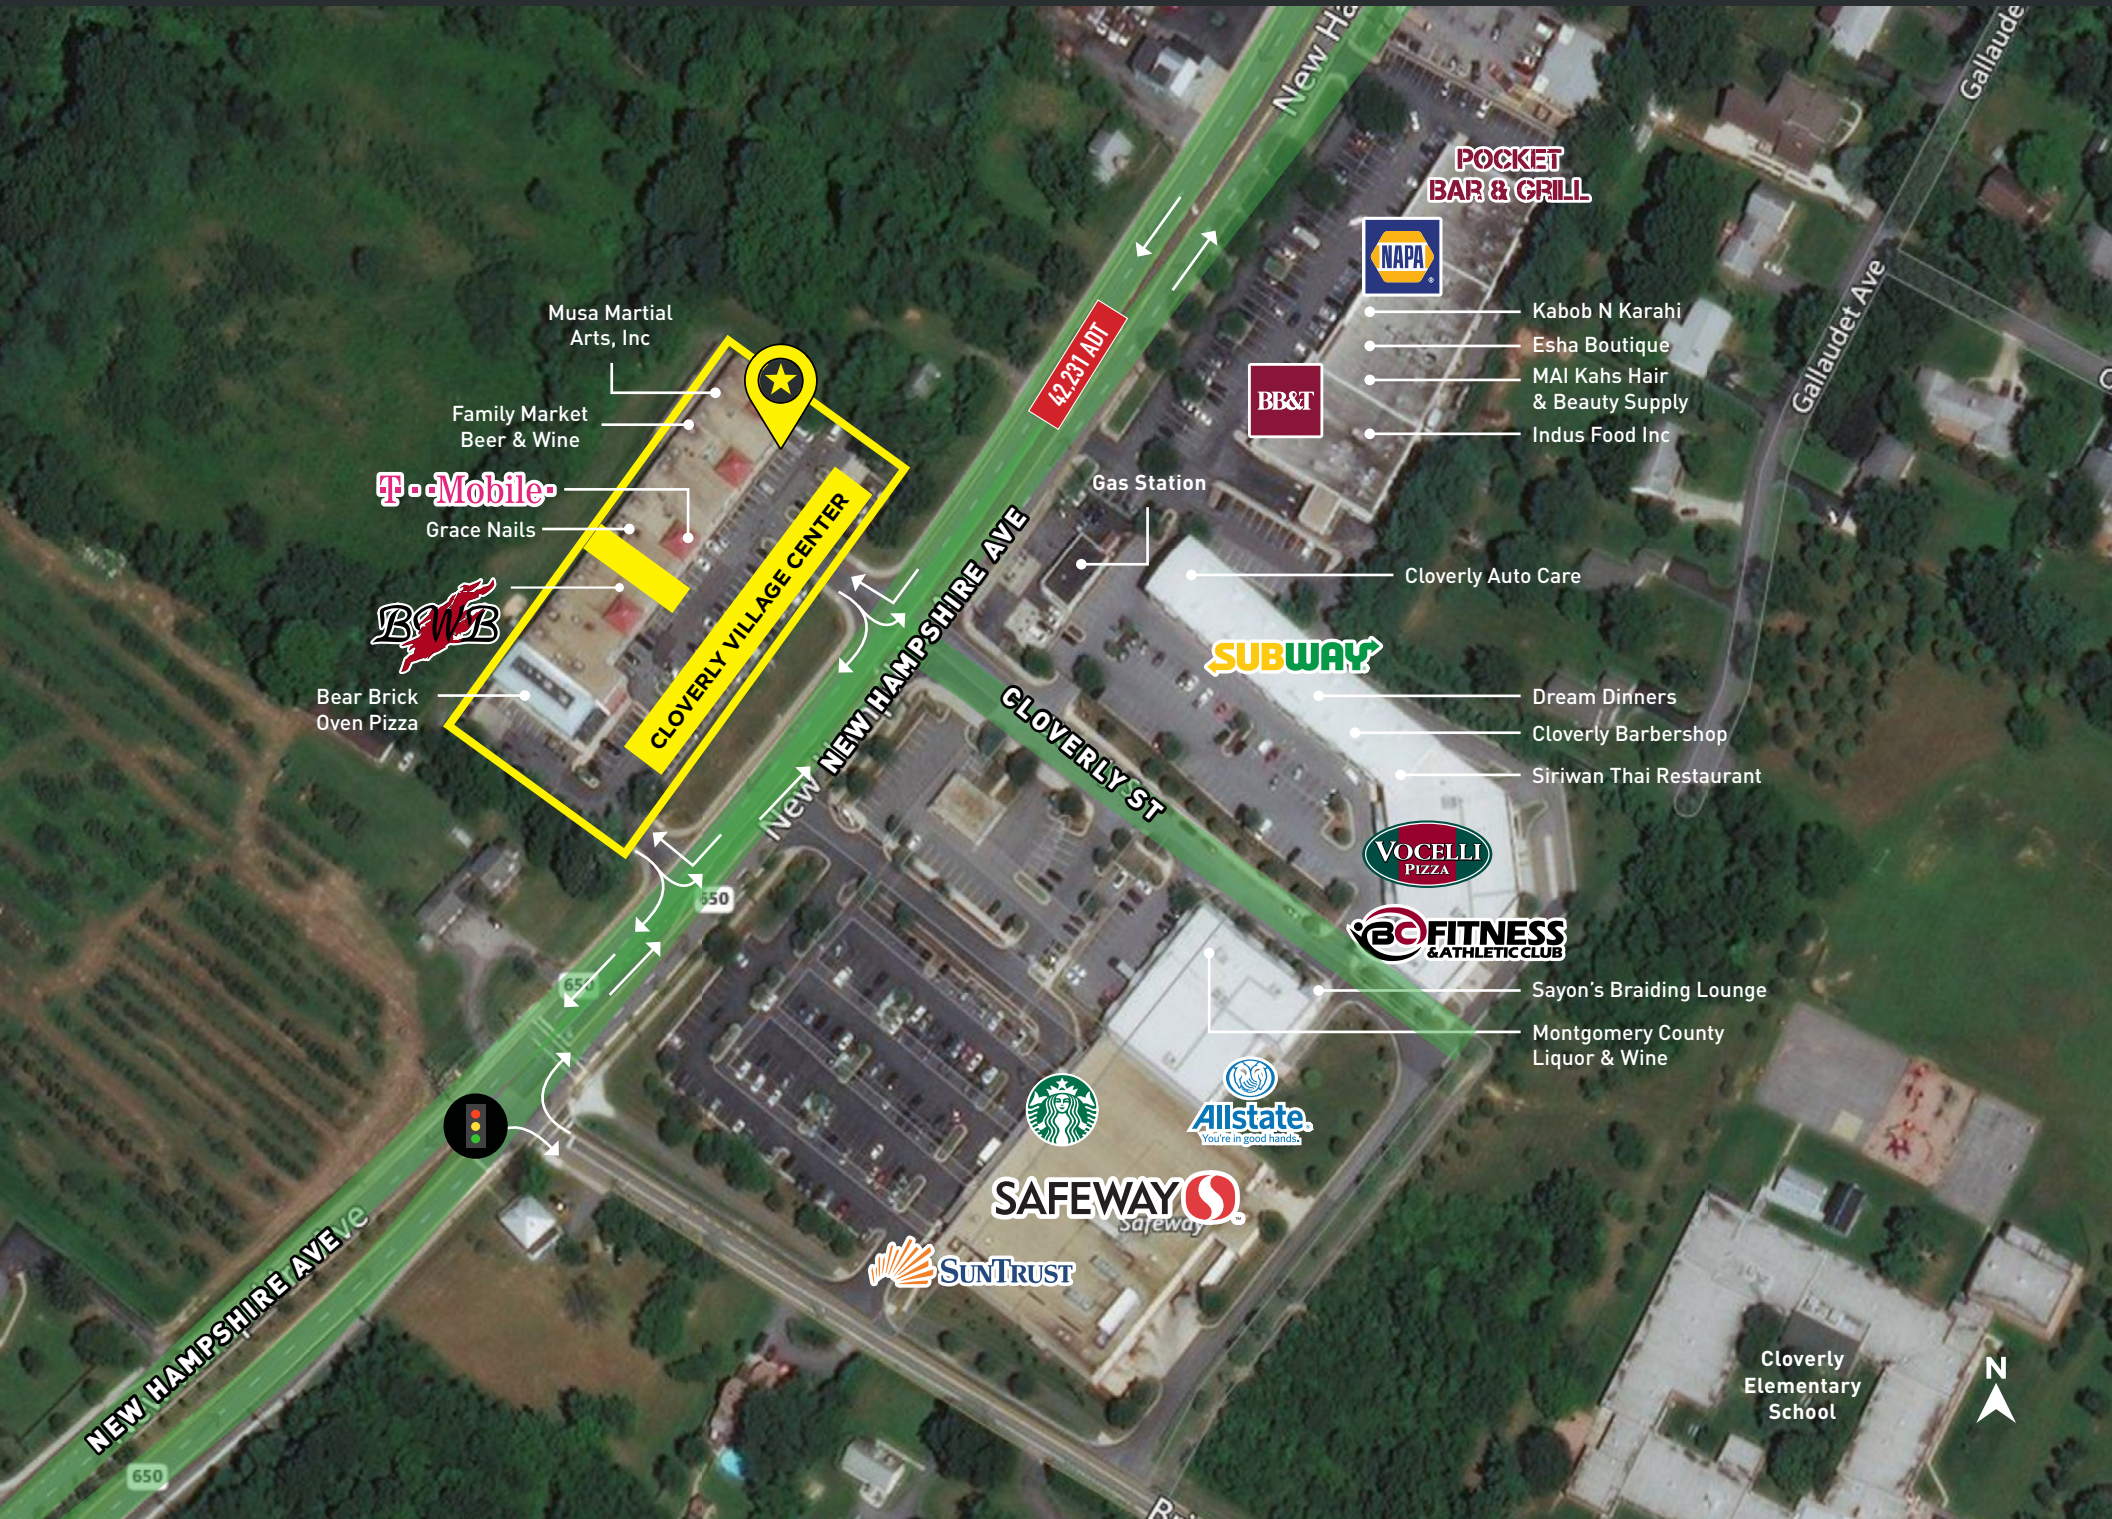

Musa Martial Arts, Inc

Family Market Beer & Wine

T-Mobile

Grace Nails

BWB

Bear Brick Oven Pizza

CLOVERLY VILLAGE CENTER

NEW HAMPSHIRE AVE

CLOVERLY ST

42.231 ADT

Gas Station

POCKET BAR & GRILL

NAPA

Kabob N Karahi

Esha Boutique

MAI Kahs Hair & Beauty Supply

Indus Food Inc

BB&T

Cloverly Auto Care

SUBWAY

Dream Dinners

Cloverly Barbershop

Sriwan Thai Restaurant

VOCELLI PIZZA

BC FITNESS & ATHLETIC CLUB

Sayon's Braiding Lounge

Montgomery County Liquor & Wine

Starbucks

Allstate
You're in good hands.

SAFeway

SUNTRUST

Cloverly Elementary School