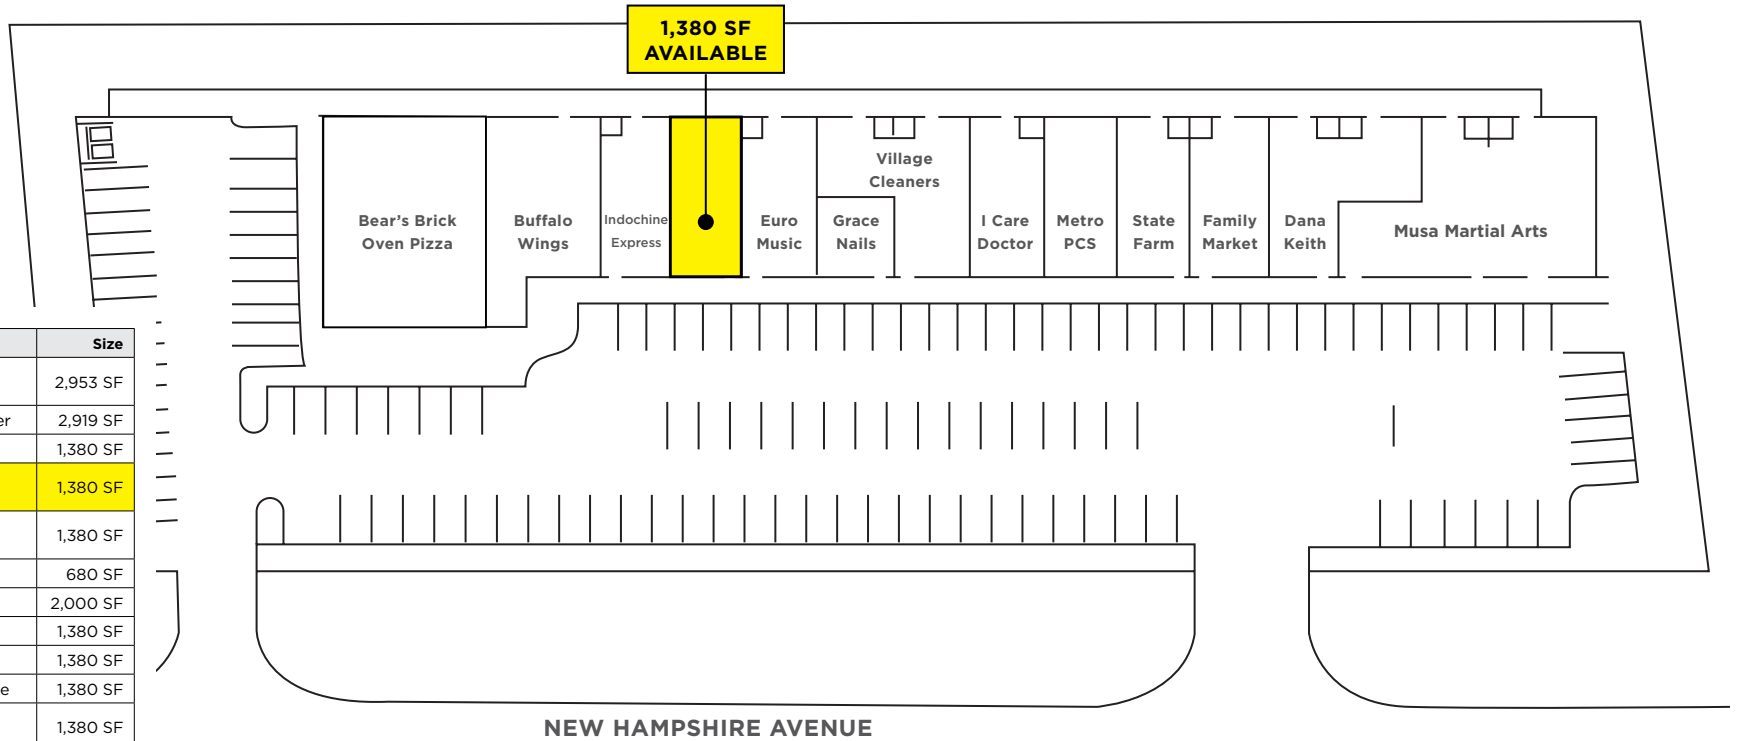

Dream Dinners

Cloverly Barbershop

Sriwan Thai Restaurant

VOCELLI PIZZA

BC FITNESS & ATHLETIC CLUB

Sayon's Braiding Lounge

Montgomery County Liquor & Wine

Starbucks

Allstate
You're in good hands.

SAFeway

SUNTRUST

Cloverly Elementary School

Address	Tenant	Size
15410	Bear's Brick Oven Pizza	2,953 SF
15412	Buffalo Wings & Beer	2,919 SF
15416	Indochine Express	1,380 SF
15418	Available (former Total Hair)	1,380 SF
15420	European Academy of Music	1,380 SF
15422	Grace Nails, LLC	680 SF
15424	Village Cleaners	2,000 SF
15426	I Care Doctor	1,380 SF
15428	Ameritel of Cloverly	1,380 SF
15430	State Farm Insurance	1,380 SF
15432	Family Market Beer & Wine	1,380 SF
15434	Dana D. Keith, DDS PC	2,139 SF
15440	MUSA Martial Arts, Inc	3,741 SF