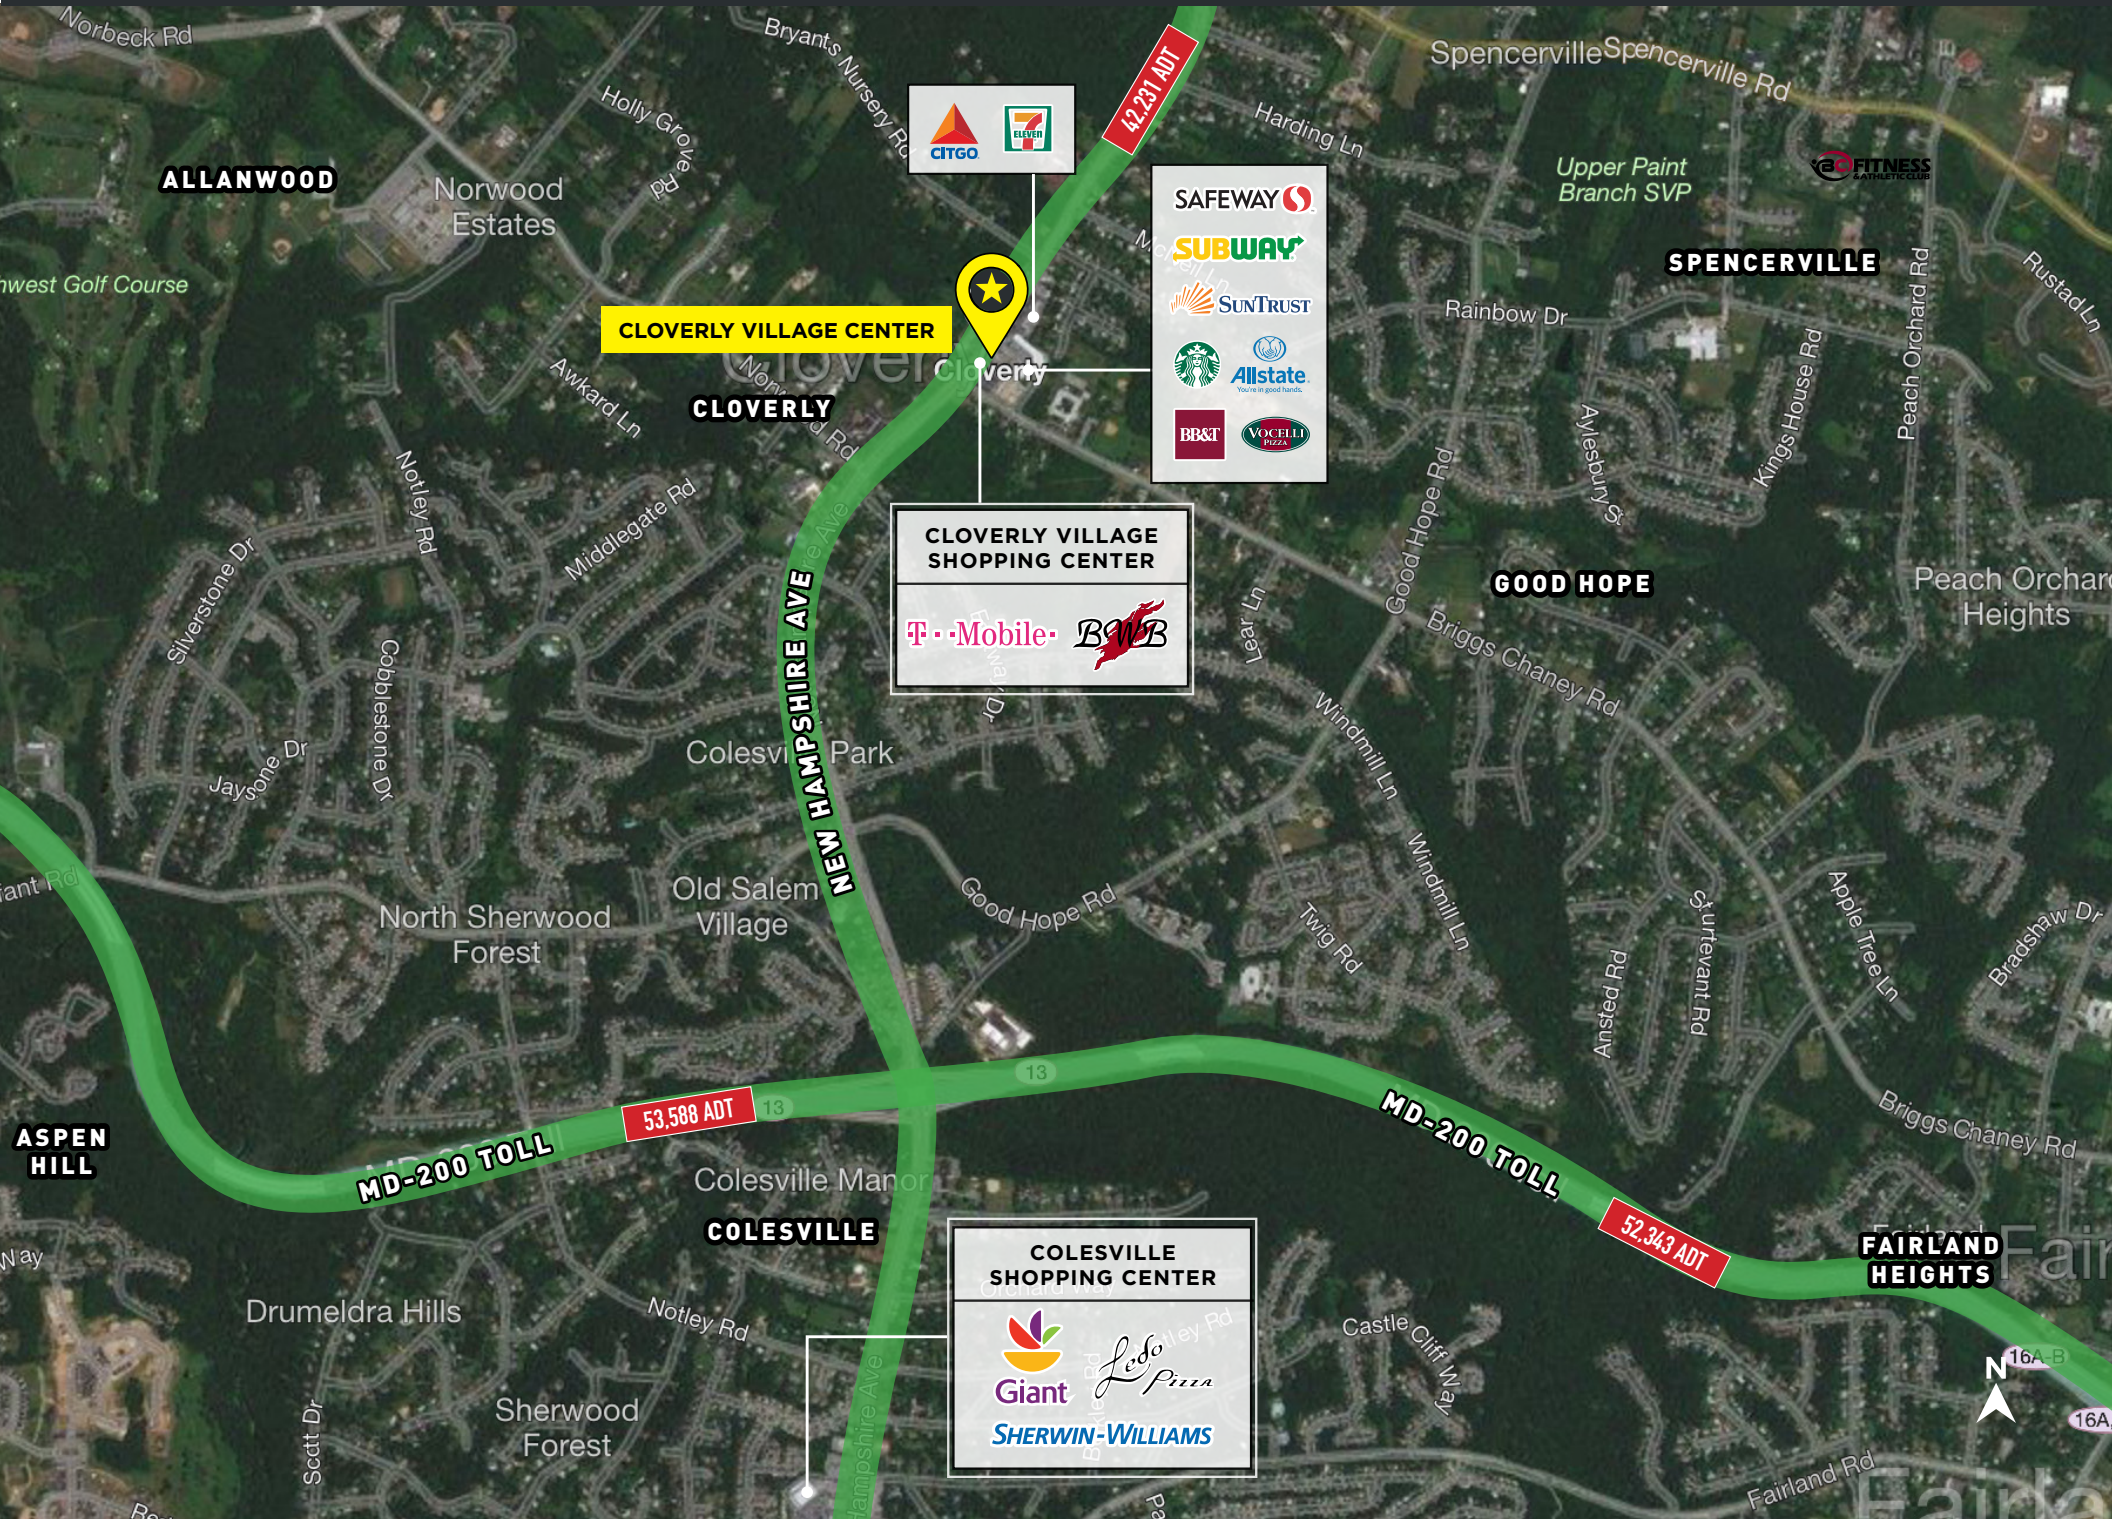

CLOVERLY VILLAGE CENTER