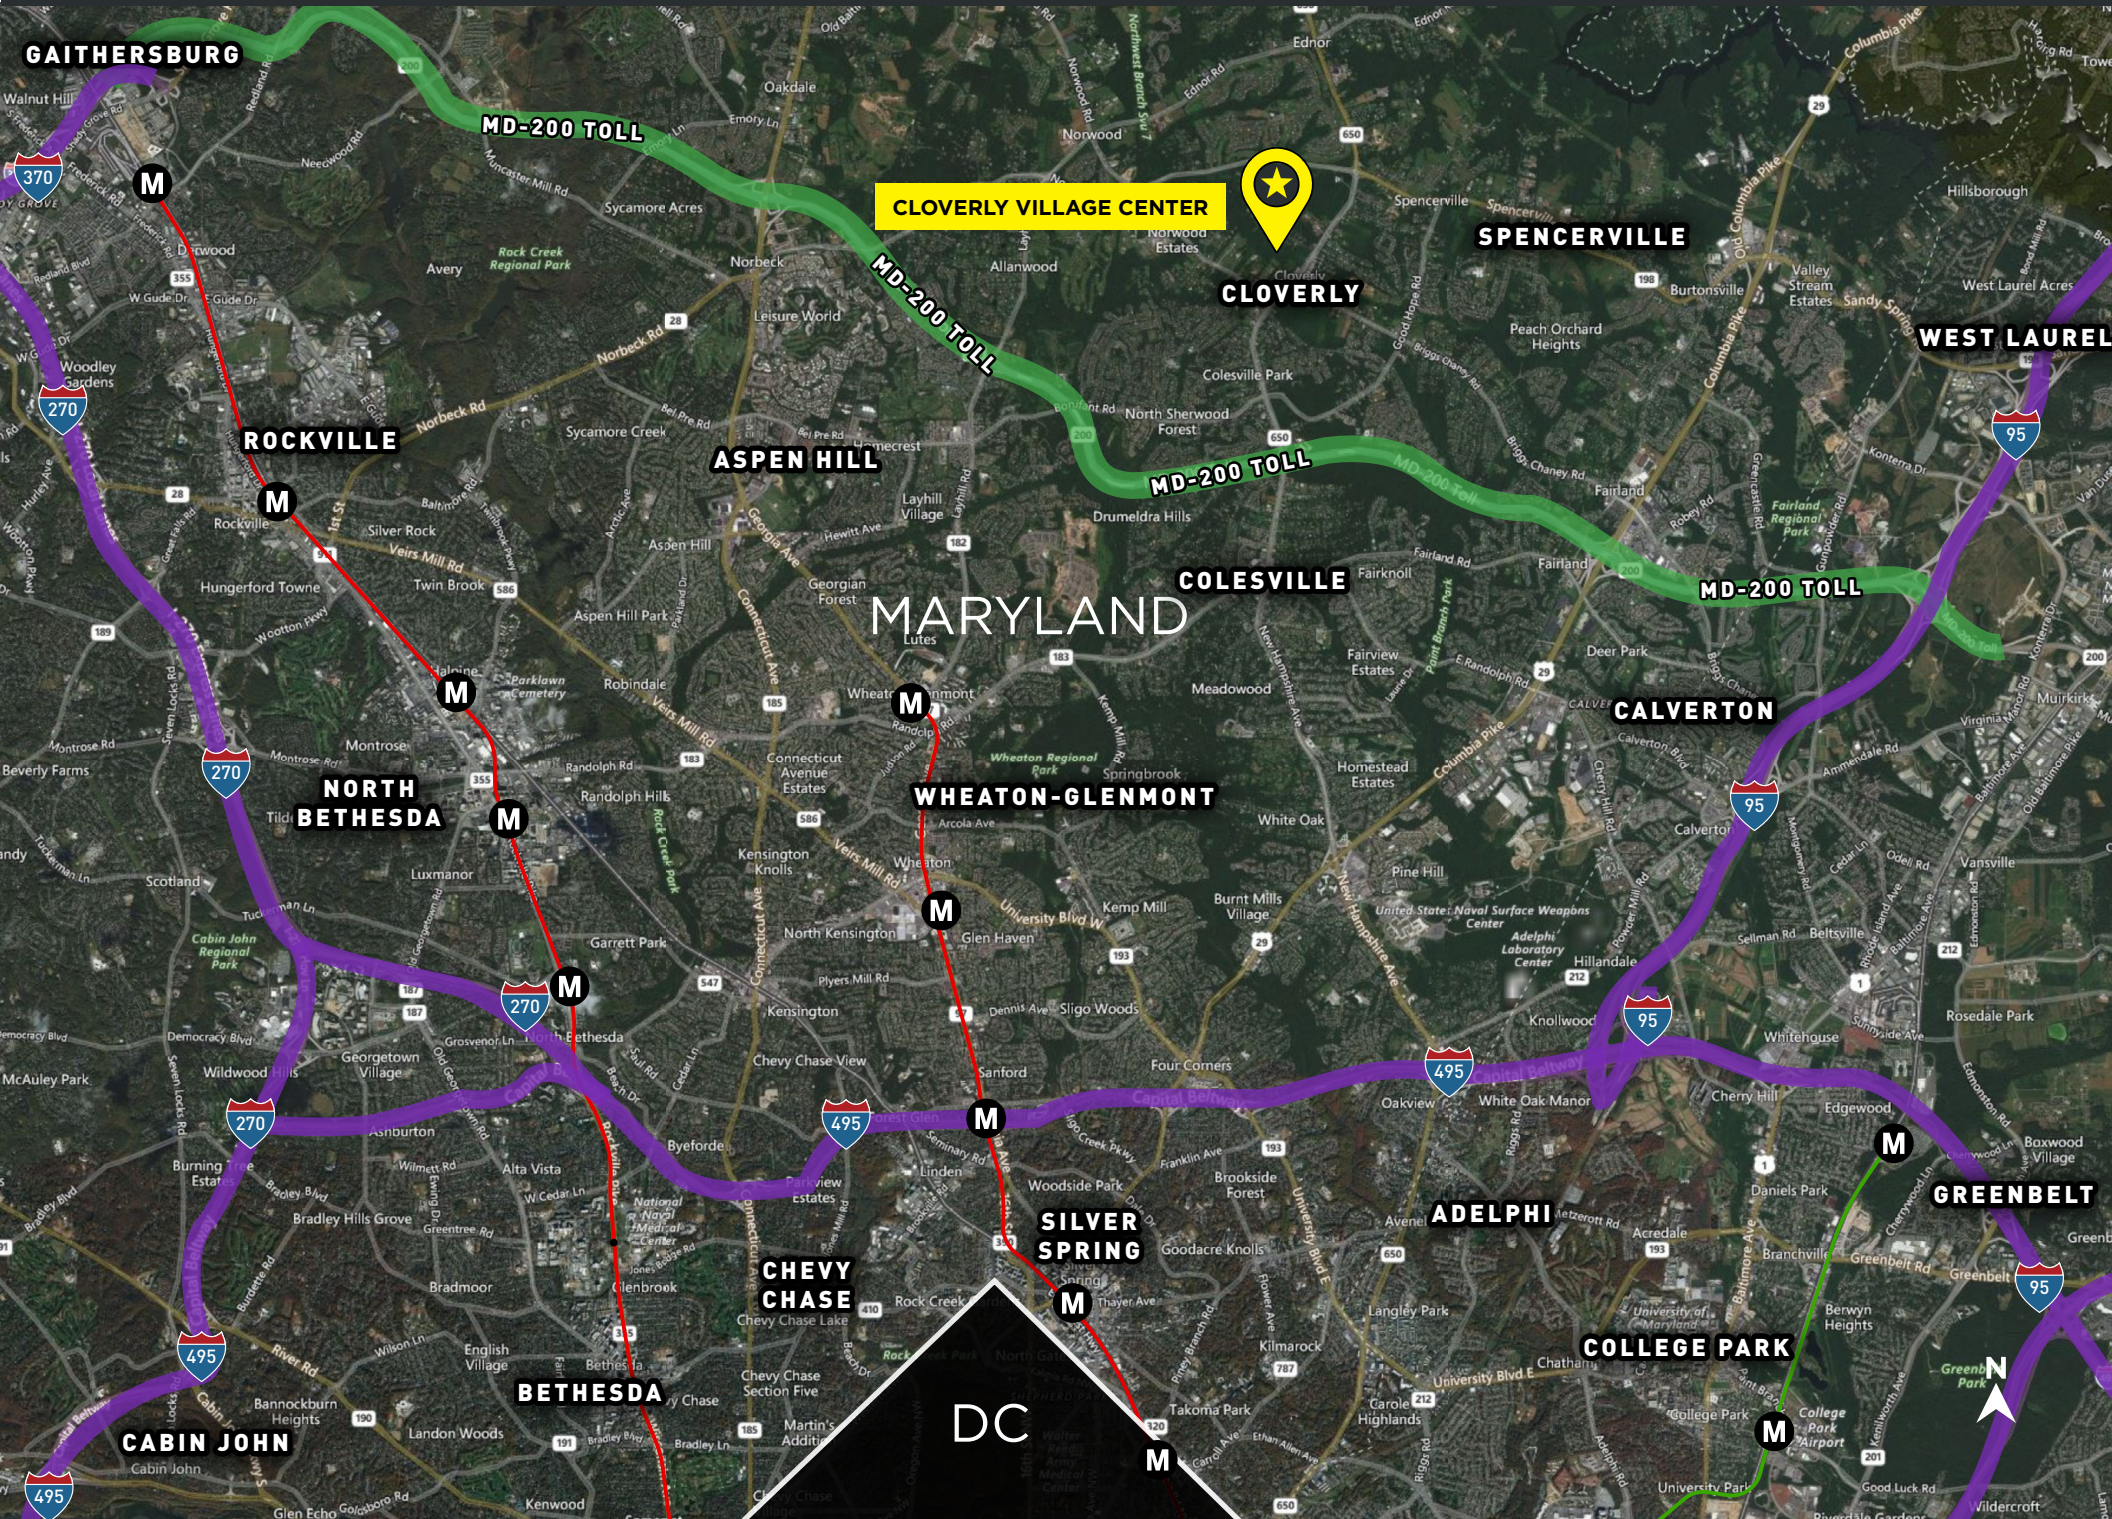

CLOVERLY VILLAGE CENTER

CLOVERLY

SPENCERVILLE

WEST LAUREL

ROCKVILLE

ASPEN HILL

COLESVILLE

MARYLAND

MD-200 TOLL

NORTH BETHESDA

WHEATON-GLENMONT

CALVERTON

CABIN JOHN

BETHESDA

SILVER SPRING

ADELPHI

GREENBELT

COLLEGE PARK

DC