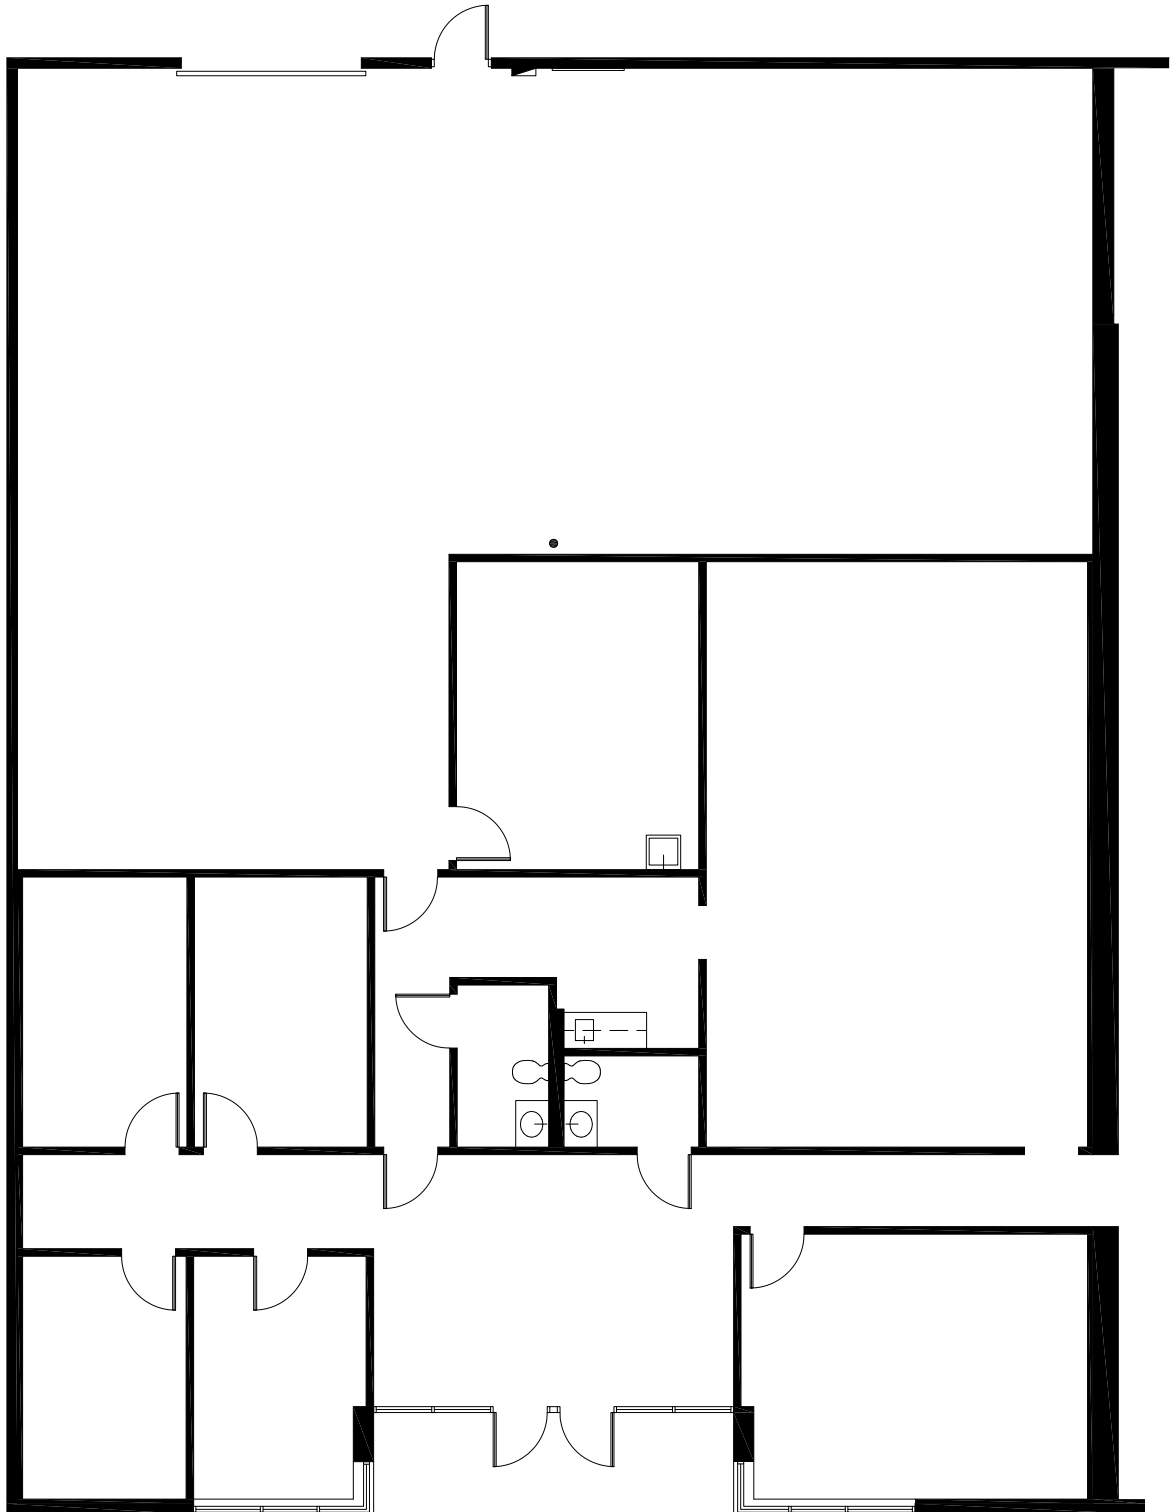

COMMERCE PARK

8426 Sterling, Irving, Texas

SUITE 8426
4,803 SF

1ST FLOOR

Scale: 3/32"=1'-0"

All dimensions and square footages are approximate.

July 19, 2018