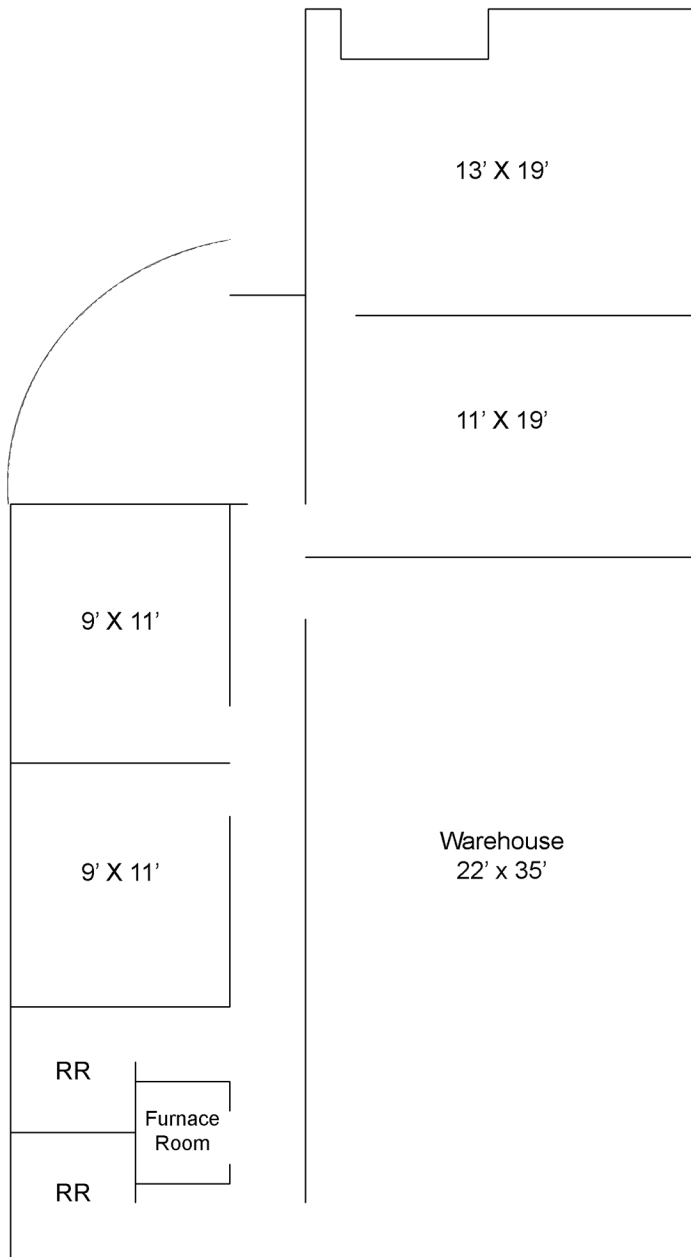

# One Lakeview Plaza

733-H Lakeview Plaza Blvd. Worthington, OH 43085

2,185 SF

*For Information Contact:*

(614) 540-2404

**614-540-2404**

470 OLDE WORTHINGTON ROAD - SUITE 100 - WESTERVILLE OHIO 43082